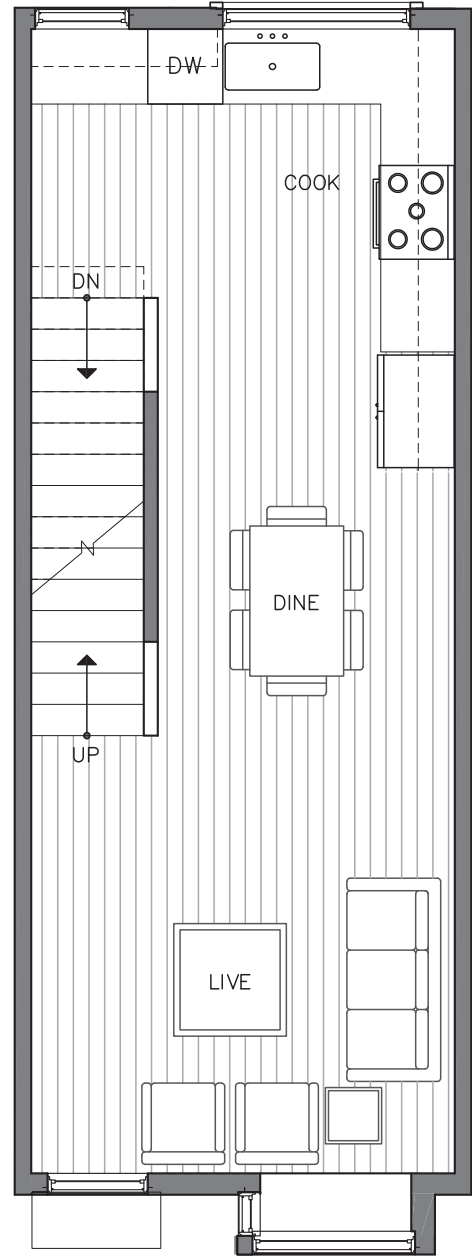

6511B PHINNEY AVE N

SEATTLE, WA 98103

1,177

2

1.75

FIRST FLOOR

SECOND FLOOR

PID: 394

ISOLAHOMES.COM | 206.413.9555 | 13555 SE 36TH ST., SUITE 320, BELLEVUE, WA 98006

Disclaimer: Floor plans and site plans are for illustrative purposes only. In a continuing effort to improve products and designs, final construction elevations, square footages, floor plans and/or materials and colors may vary. Buyer to verify to their own satisfaction.