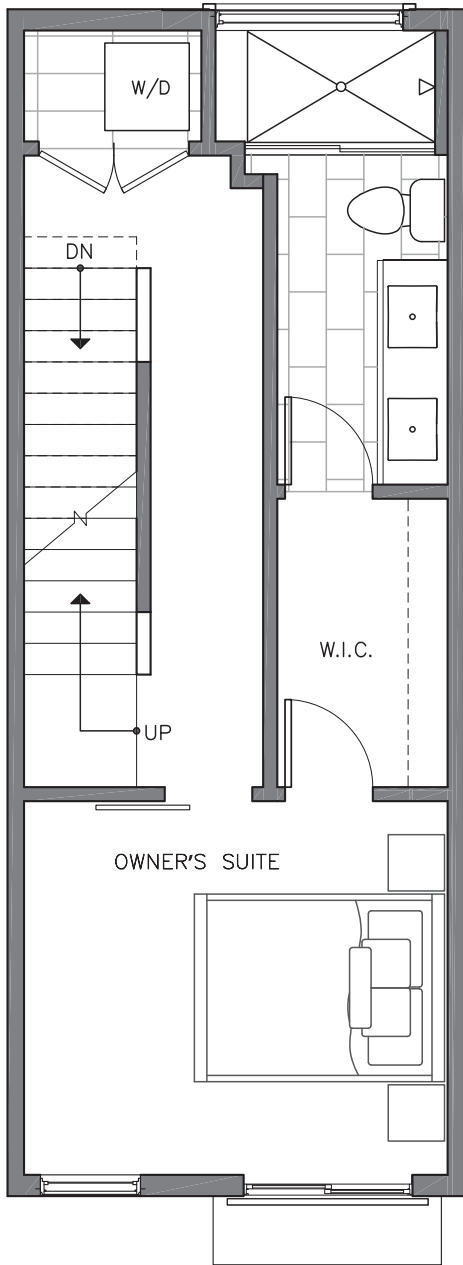

6511B PHINNEY AVE N

SEATTLE, WA 98103

1,177

2

1.75

FIRST FLOOR

SECOND FLOOR

PID: 394

ISOLAHOMES.COM | 206.413.9555 | 13555 SE 36TH ST., SUITE 320, BELLEVUE, WA 98006

Disclaimer: Floor plans and site plans are for illustrative purposes only. In a continuing effort to improve products and designs, final construction elevations, square footages, floor plans and/or materials and colors may vary. Buyer to verify to their own satisfaction.

THE PEAKS at Phinney Ridge

6511B PHINNEY AVE N

SEATTLE, WA 98103

1,177

2

1.75

THIRD FLOOR

ROOF DECK

→ N

PID: 394

ISOLAHOMES.COM | 206.413.9555 | 13555 SE 36TH ST., SUITE 320, BELLEVUE, WA 98006

Disclaimer: Floor plans and site plans are for illustrative purposes only. In a continuing effort to improve products and designs, final construction elevations, square footages, floor plans and/or materials and colors may vary. Buyer to verify to their own satisfaction.