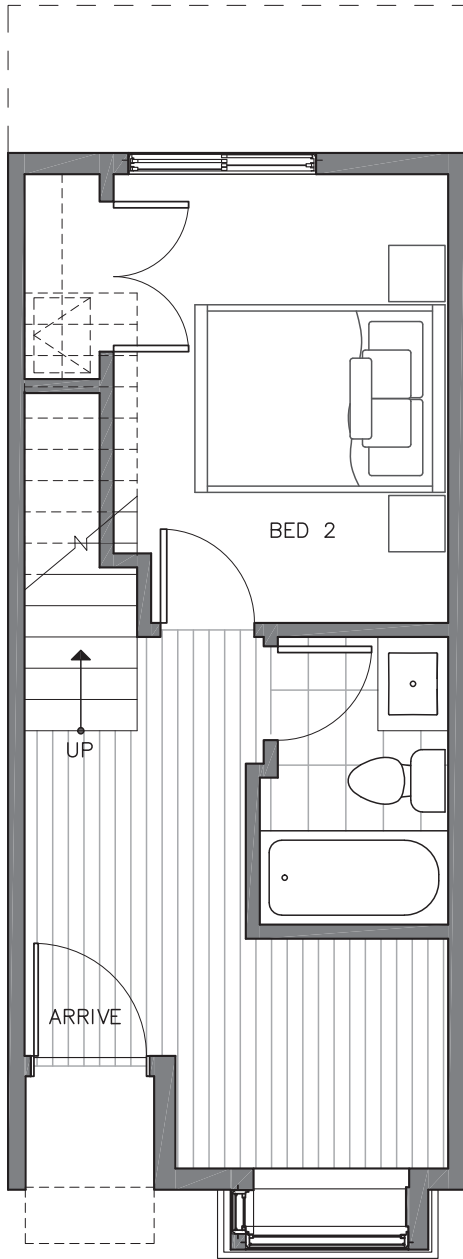

6511B PHINNEY AVE N

SEATTLE, WA 98103

1,177

2

1.75

FIRST FLOOR

SECOND FLOOR

PID: 394

ISOLAHOMES.COM | 206.413.9555 | 13555 SE 36TH ST., SUITE 320, BELLEVUE, WA 98006

Disclaimer: Floor plans and site plans are for illustrative purposes only. In a continuing effort to improve products and designs, final construction elevations, square footages, floor plans and/or materials and colors may vary. Buyer to verify to their own satisfaction.