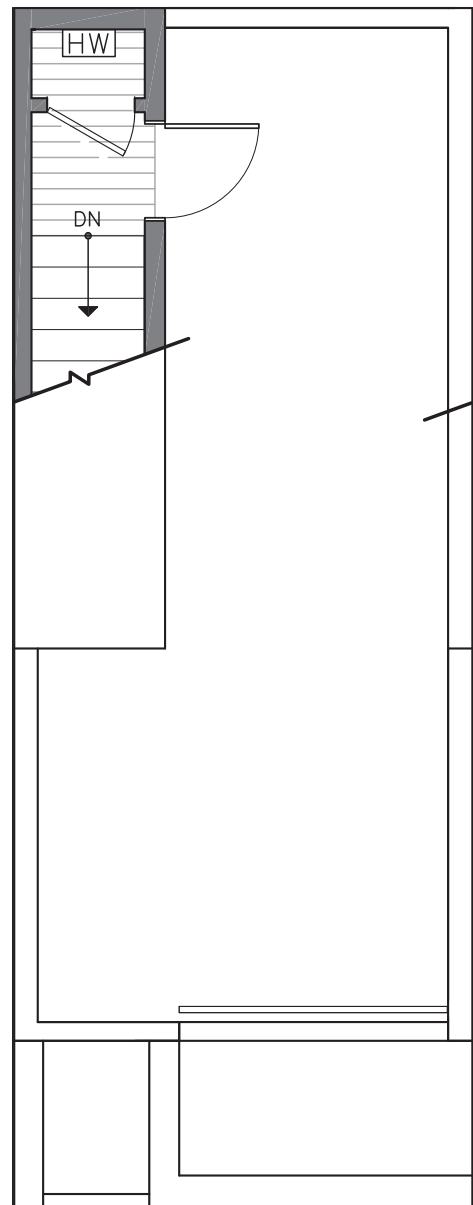

ISOLAHOMES.COM | 206.413.9555 | 13555 SE 36TH ST., SUITE 320, BELLEVUE, WA 98006

Disclaimer: Floor plans and site plans are for illustrative purposes only. In a continuing effort to improve products and designs, final construction elevations, square footages, floor plans and/or materials and colors may vary. Buyer to verify to their own satisfaction.

THE PEAKS at Phinney Ridge

6511B PHINNEY AVE N

SEATTLE, WA 98103

1,177

2

1.75

THIRD FLOOR

ROOF DECK