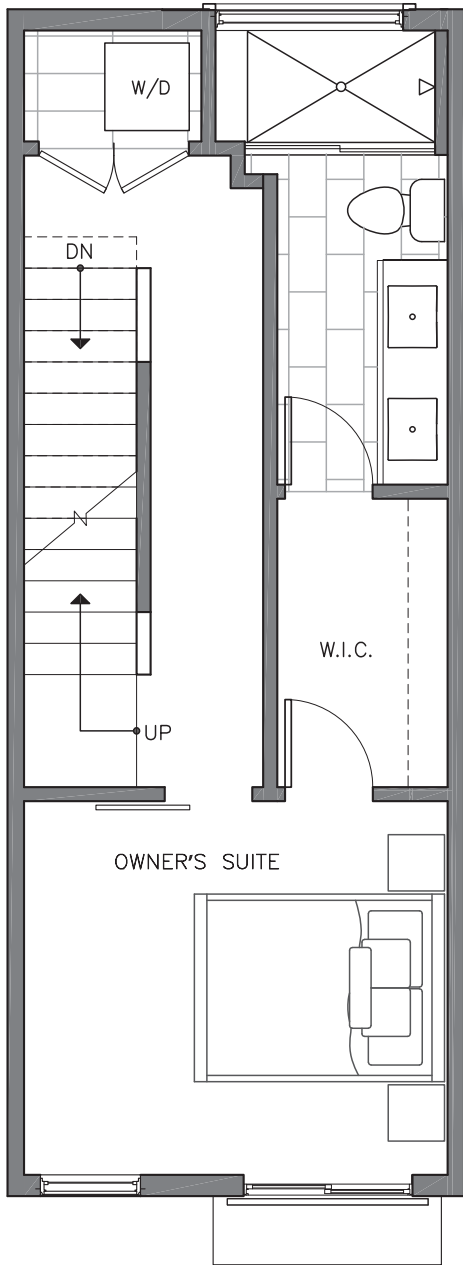

THIRD FLOOR