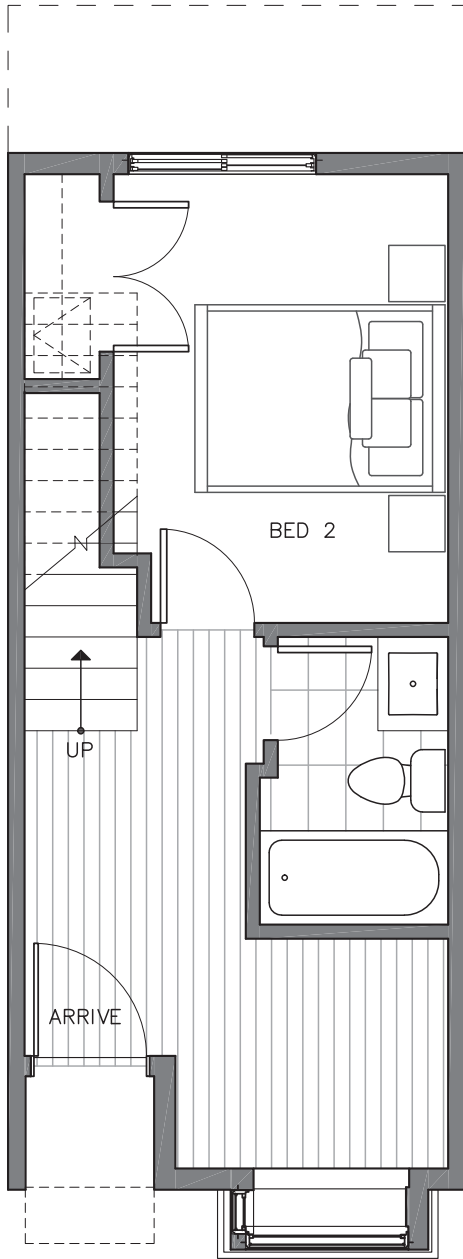

THE PEAKS at Phinney Ridge

651 1 E PHINNEY AVE N

SEATTLE, WA 98103

FIRST FLOOR

SECOND FLOOR

PID: 394

ISOLAHOMES.COM | 206.413.9555 | 13555 SE 36TH ST., SUITE 320, BELLEVUE, WA 98006

Disclaimer: Floor plans and site plans are for illustrative purposes only. In a continuing effort to improve products and designs, final construction elevations, square footages, floor plans and/or materials and colors may vary. Buyer to verify to their own satisfaction.

THE PEAKS at Phinney Ridge

651 1 E PHINNEY AVE N

SEATTLE, WA 98103

1,177

2

1.75

PARKING SPACE

THIRD FLOOR

ROOF DECK

PID: 394

ISOLAHOMES.COM | 206.413.9555 | 13555 SE 36TH ST., SUITE 320, BELLEVUE, WA 98006

Disclaimer: Floor plans and site plans are for illustrative purposes only. In a continuing effort to improve products and designs, final construction elevations, square footages, floor plans and/or materials and colors may vary. Buyer to verify to their own satisfaction.