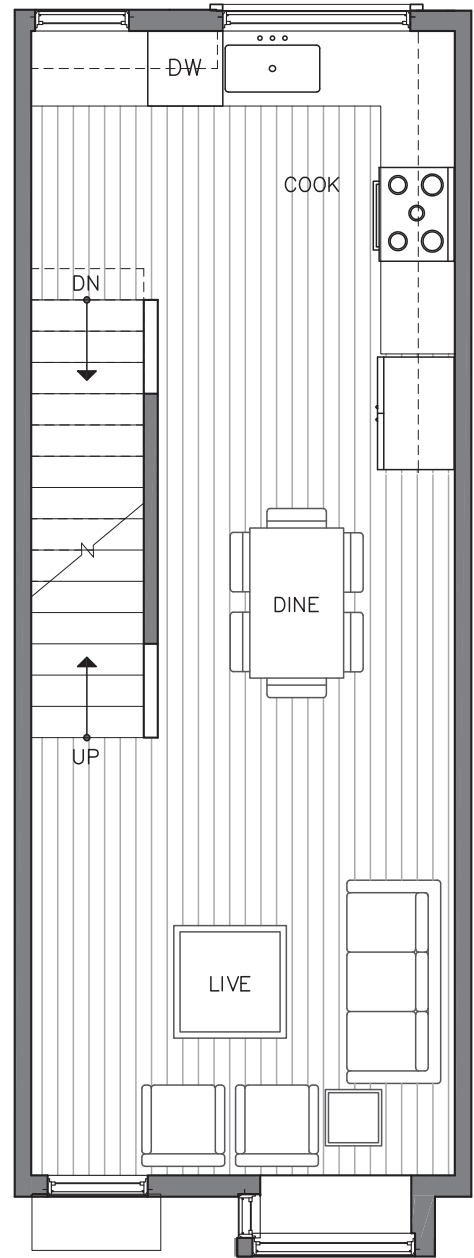

THE PEAKS at Phinney Ridge

651 1 E PHINNEY AVE N

SEATTLE, WA 98103

FIRST FLOOR

SECOND FLOOR

PID: 394

ISOLAHOMES.COM | 206.413.9555 | 13555 SE 36TH ST., SUITE 320, BELLEVUE, WA 98006

Disclaimer: Floor plans and site plans are for illustrative purposes only. In a continuing effort to improve products and designs, final construction elevations, square footages, floor plans and/or materials and colors may vary. Buyer to verify to their own satisfaction.

ROOF DECK

PID: 394

ISOLAHOMES.COM | 206.413.9555 | 13555 SE 36TH ST., SUITE 320, BELLEVUE, WA 98006

Disclaimer: Floor plans and site plans are for illustrative purposes only. In a continuing effort to improve products and designs, final construction elevations, square footages, floor plans and/or materials and colors may vary. Buyer to verify to their own satisfaction.