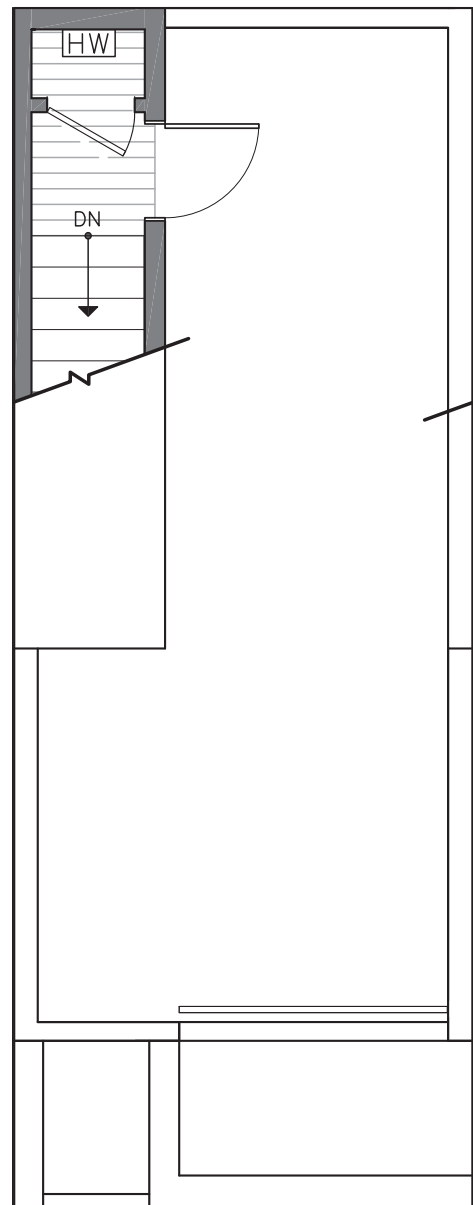

ROOF DECK

PID: 394

ISOLAHOMES.COM | 206.413.9555 | 13555 SE 36TH ST., SUITE 320, BELLEVUE, WA 98006

Disclaimer: Floor plans and site plans are for illustrative purposes only. In a continuing effort to improve products and designs, final construction elevations, square footages, floor plans and/or materials and colors may vary. Buyer to verify to their own satisfaction.