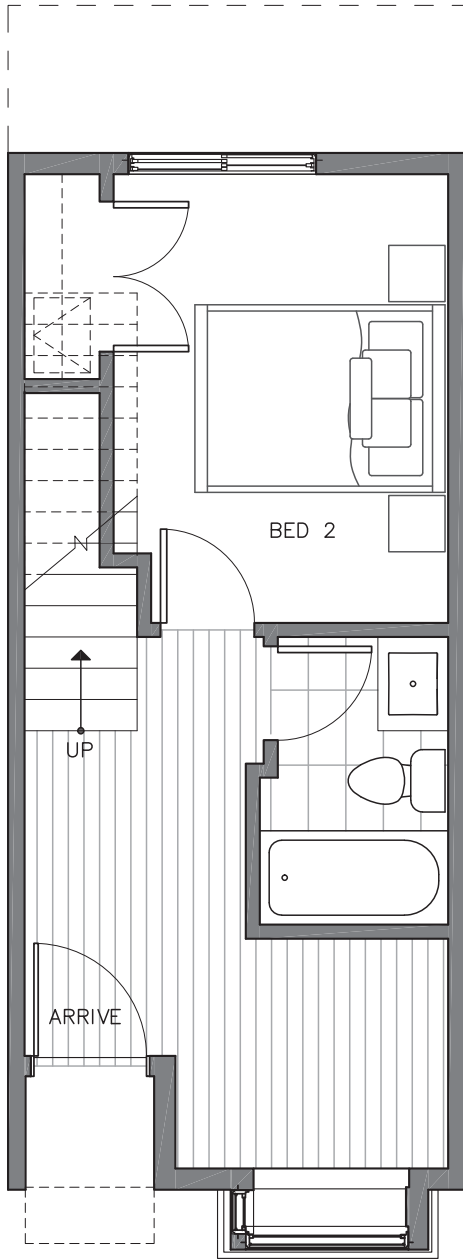

# 651 1F PHINNEY AVE N

SEATTLE, WA 98103

1,177

2

1.75

FIRST FLOOR

SECOND FLOOR

PID: 394

ISOLAHOMES.COM | 206.413.9555 | 13555 SE 36TH ST., SUITE 320, BELLEVUE, WA 98006

Disclaimer: Floor plans and site plans are for illustrative purposes only. In a continuing effort to improve products and designs, final construction elevations, square footages, floor plans and/or materials and colors may vary. Buyer to verify to their own satisfaction.