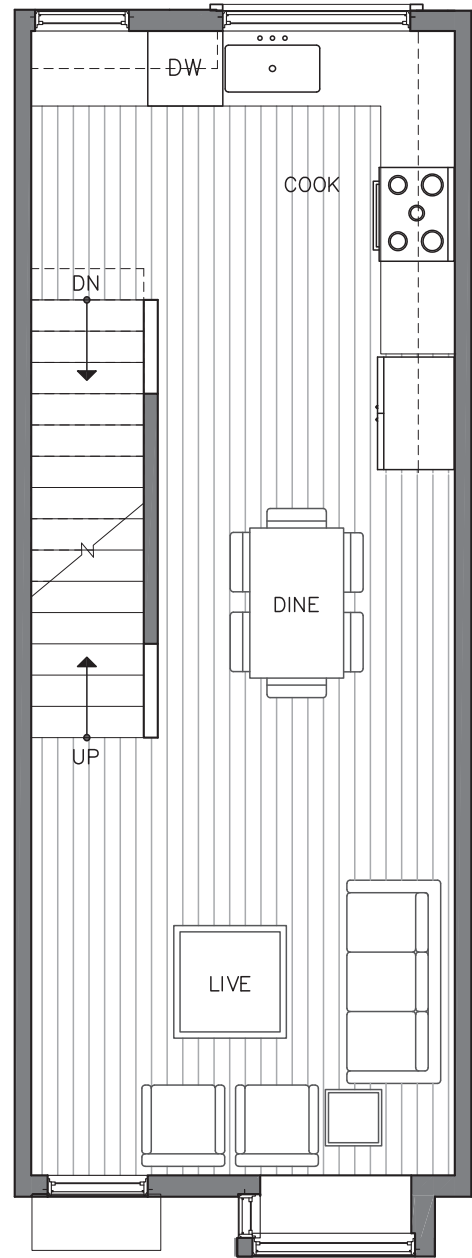

# 651 1F PHINNEY AVE N

SEATTLE, WA 98103

1,177

2

1.75

FIRST FLOOR

SECOND FLOOR

PID: 394

ISOLAHOMES.COM | 206.413.9555 | 13555 SE 36TH ST., SUITE 320, BELLEVUE, WA 98006

Disclaimer: Floor plans and site plans are for illustrative purposes only. In a continuing effort to improve products and designs, final construction elevations, square footages, floor plans and/or materials and colors may vary. Buyer to verify to their own satisfaction.