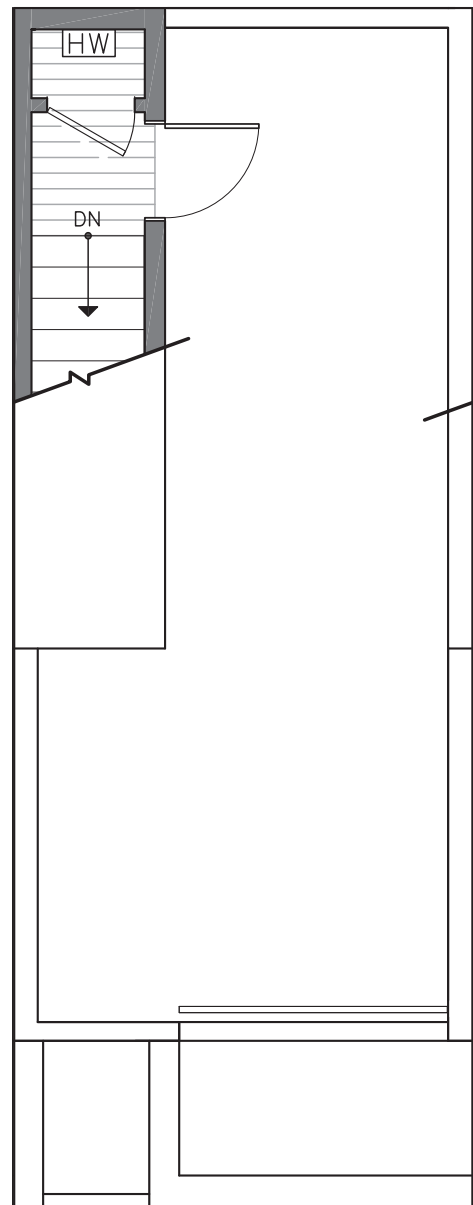

# 651 1F PHINNEY AVE N

SEATTLE, WA 98103

1,177

2

1.75

THIRD FLOOR

ROOF DECK

→ N