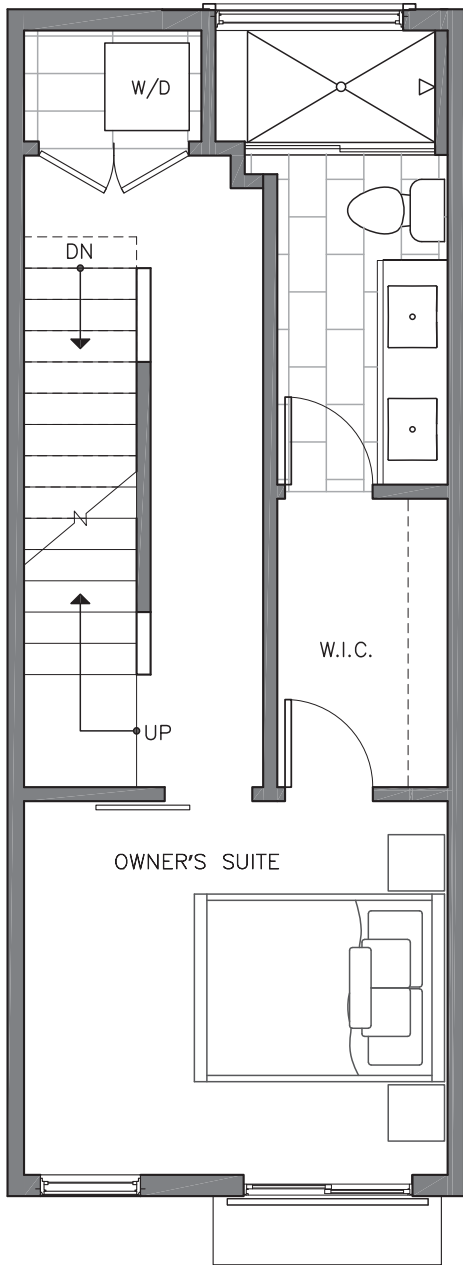

# 651 1F PHINNEY AVE N

SEATTLE, WA 98103

1,177

2

1.75

FIRST FLOOR

SECOND FLOOR

PID: 394

ISOLAHOMES.COM | 206.413.9555 | 13555 SE 36TH ST., SUITE 320, BELLEVUE, WA 98006

Disclaimer: Floor plans and site plans are for illustrative purposes only. In a continuing effort to improve products and designs, final construction elevations, square footages, floor plans and/or materials and colors may vary. Buyer to verify to their own satisfaction.

# 651 1F PHINNEY AVE N

SEATTLE, WA 98103

1,177

2

1.75

THIRD FLOOR

ROOF DECK

→ N

PID: 394

ISOLAHOMES.COM | 206.413.9555 | 13555 SE 36TH ST., SUITE 320, BELLEVUE, WA 98006

Disclaimer: Floor plans and site plans are for illustrative purposes only. In a continuing effort to improve products and designs, final construction elevations, square footages, floor plans and/or materials and colors may vary. Buyer to verify to their own satisfaction.