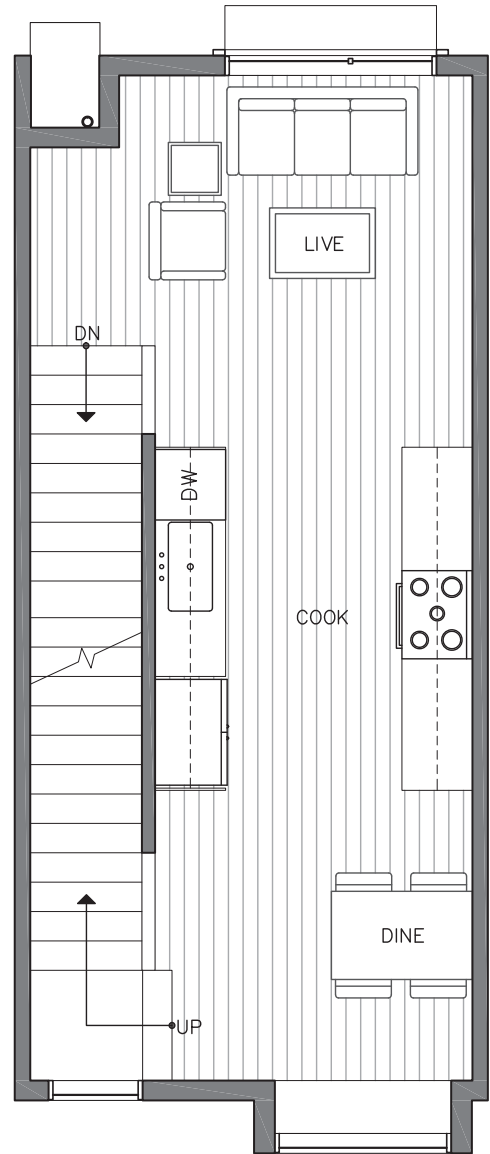

THE PEAKS at Phinney Ridge

6517B PHINNEY AVE N

SEATTLE, WA 98103

1,194

2

1.75

FIRST FLOOR

SECOND FLOOR

PID: 394

ISOLAHOMES.COM | 206.413.9555 | 13555 SE 36TH ST., SUITE 320, BELLEVUE, WA 98006

Disclaimer: Floor plans and site plans are for illustrative purposes only. In a continuing effort to improve products and designs, final construction elevations, square footages, floor plans and/or materials and colors may vary. Buyer to verify to their own satisfaction.