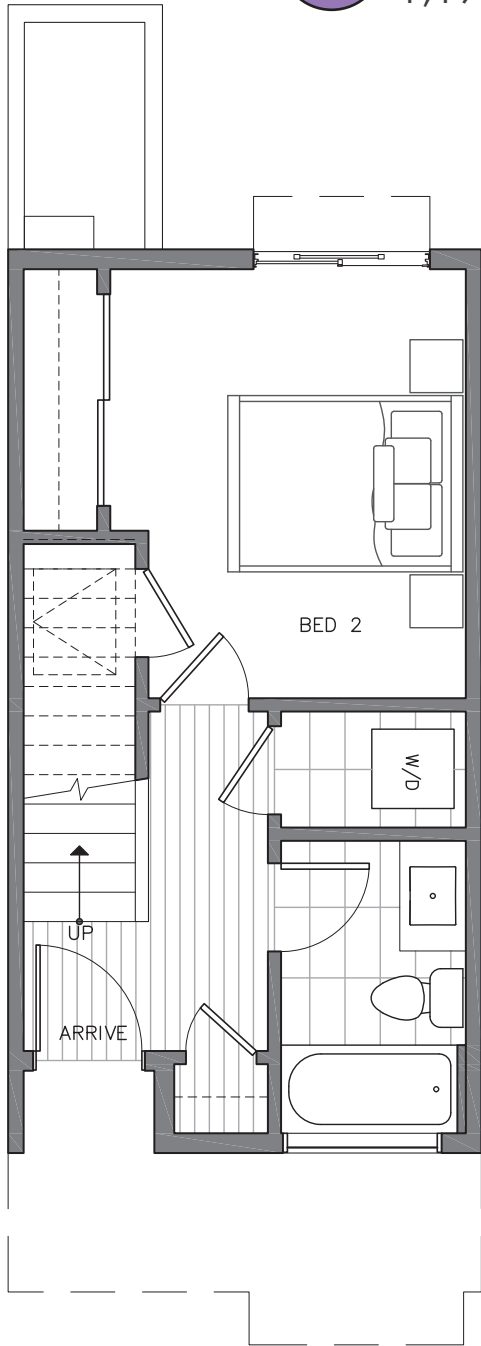

THE PEAKS at Phinney Ridge

6517B PHINNEY AVE N

SEATTLE, WA 98103

1,194

2

1.75

FIRST FLOOR

SECOND FLOOR

PID: 394

ISOLAHOMES.COM | 206.413.9555 | 13555 SE 36TH ST., SUITE 320, BELLEVUE, WA 98006

Disclaimer: Floor plans and site plans are for illustrative purposes only. In a continuing effort to improve products and designs, final construction elevations, square footages, floor plans and/or materials and colors may vary. Buyer to verify to their own satisfaction.