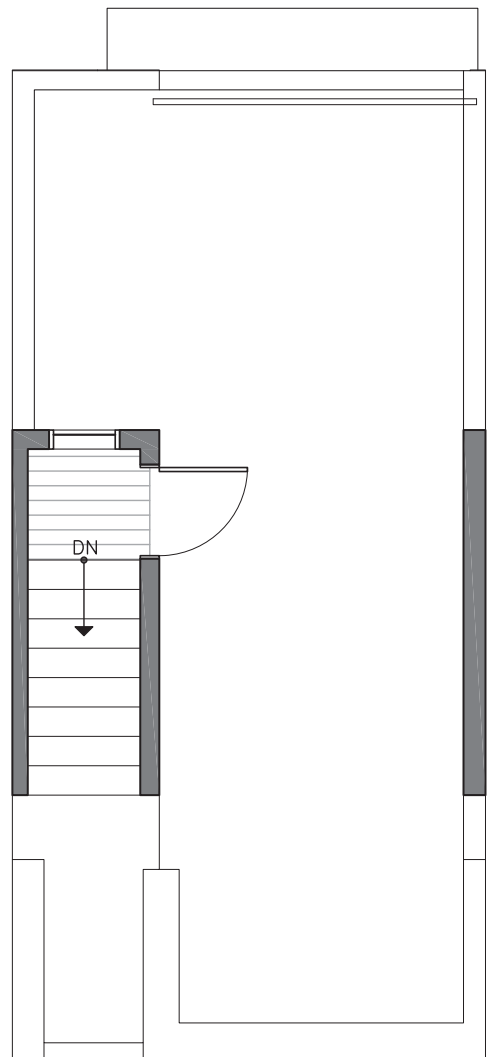

PID: 394

ISOLAHOMES.COM | 206.413.9555 | 13555 SE 36TH ST., SUITE 320, BELLEVUE, WA 98006

Disclaimer: Floor plans and site plans are for illustrative purposes only. In a continuing effort to improve products and designs, final construction elevations, square footages, floor plans and/or materials and colors may vary. Buyer to verify to their own satisfaction.

THE PEAKS at Phinney Ridge

6517B PHINNEY AVE N

SEATTLE, WA 98103

1,194

2

1.75

THIRD FLOOR

ROOF DECK

→ N

PID: 394

ISOLAHOMES.COM | 206.413.9555 | 13555 SE 36TH ST., SUITE 320, BELLEVUE, WA 98006

Disclaimer: Floor plans and site plans are for illustrative purposes only. In a continuing effort to improve products and designs, final construction elevations, square footages, floor plans and/or materials and colors may vary. Buyer to verify to their own satisfaction.