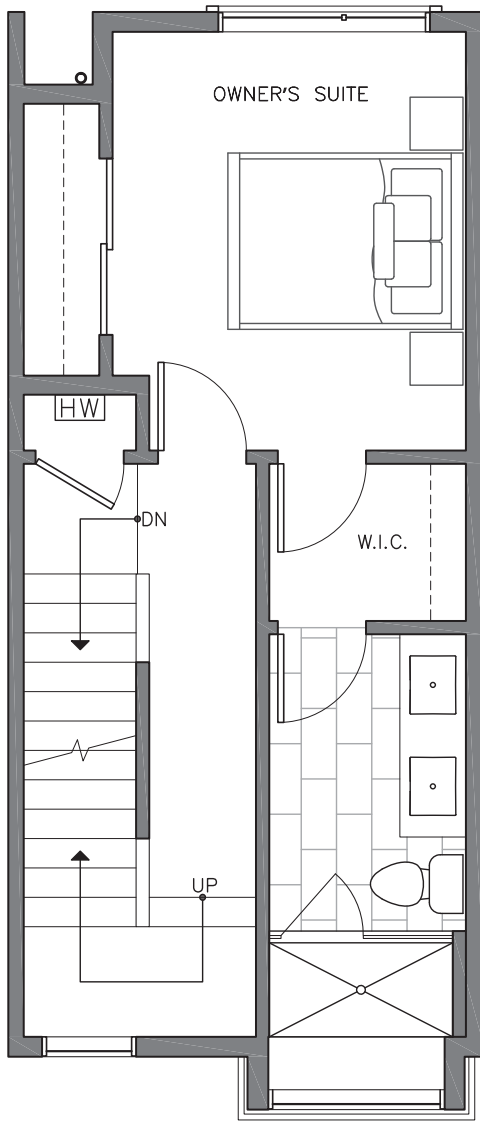

PID: 394

ISOLAHOMES.COM | 206.413.9555 | 13555 SE 36TH ST., SUITE 320, BELLEVUE, WA 98006

Disclaimer: Floor plans and site plans are for illustrative purposes only. In a continuing effort to improve products and designs, final construction elevations, square footages, floor plans and/or materials and colors may vary. Buyer to verify to their own satisfaction.

THE PEAKS at Phinney Ridge

6517B PHINNEY AVE N

SEATTLE, WA 98103

1,194

2

1.75

THIRD FLOOR

ROOF DECK

→ N

PID: 394

ISOLAHOMES.COM | 206.413.9555 | 13555 SE 36TH ST., SUITE 320, BELLEVUE, WA 98006

Disclaimer: Floor plans and site plans are for illustrative purposes only. In a continuing effort to improve products and designs, final construction elevations, square footages, floor plans and/or materials and colors may vary. Buyer to verify to their own satisfaction.