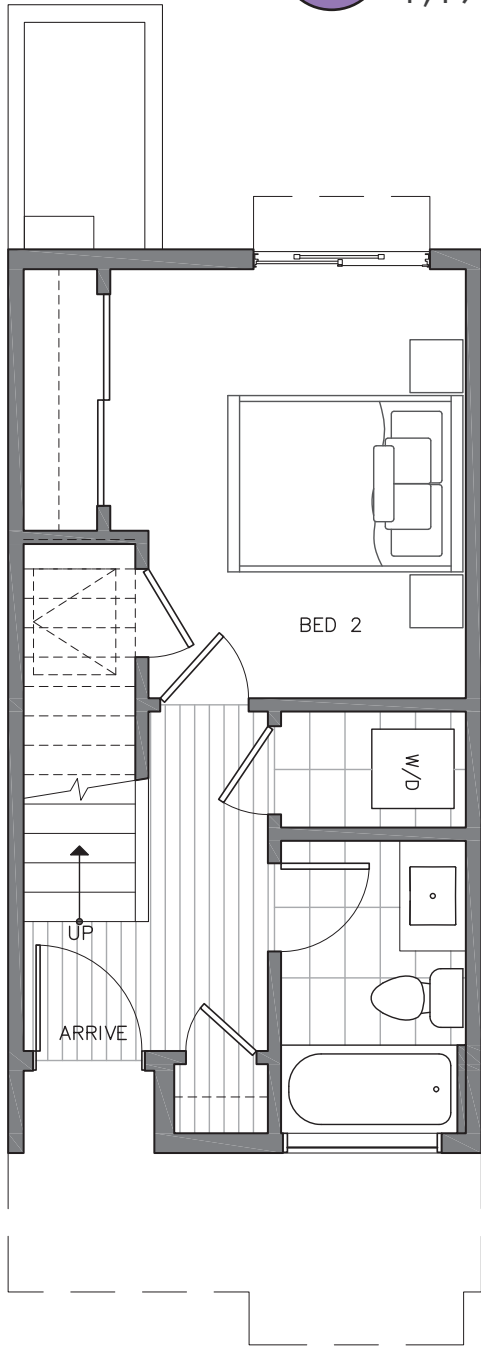

THE PEAKS at Phinney Ridge

6517C PHINNEY AVE N

SEATTLE, WA 98103

1,194

2

1.75

FIRST FLOOR

SECOND FLOOR

PID: 394

ISOLAHOMES.COM | 206.413.9555 | 13555 SE 36TH ST., SUITE 320, BELLEVUE, WA 98006

Disclaimer: Floor plans and site plans are for illustrative purposes only. In a continuing effort to improve products and designs, final construction elevations, square footages, floor plans and/or materials and colors may vary. Buyer to verify to their own satisfaction.