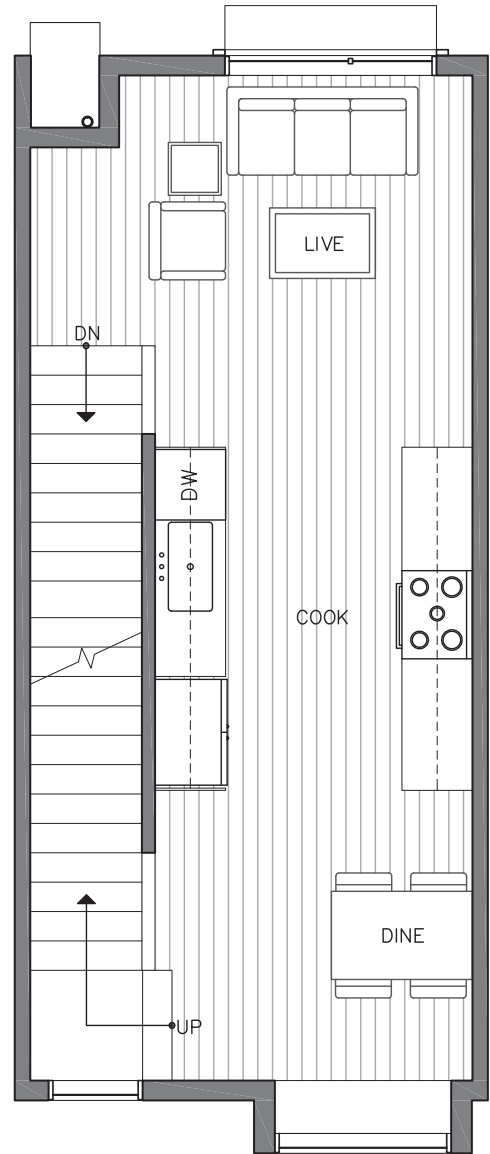

THE PEAKS at Phinney Ridge

6517C PHINNEY AVE N

SEATTLE, WA 98103

1,194

2

1.75

FIRST FLOOR

SECOND FLOOR

PID: 394

ISOLAHOMES.COM | 206.413.9555 | 13555 SE 36TH ST., SUITE 320, BELLEVUE, WA 98006

Disclaimer: Floor plans and site plans are for illustrative purposes only. In a continuing effort to improve products and designs, final construction elevations, square footages, floor plans and/or materials and colors may vary. Buyer to verify to their own satisfaction.