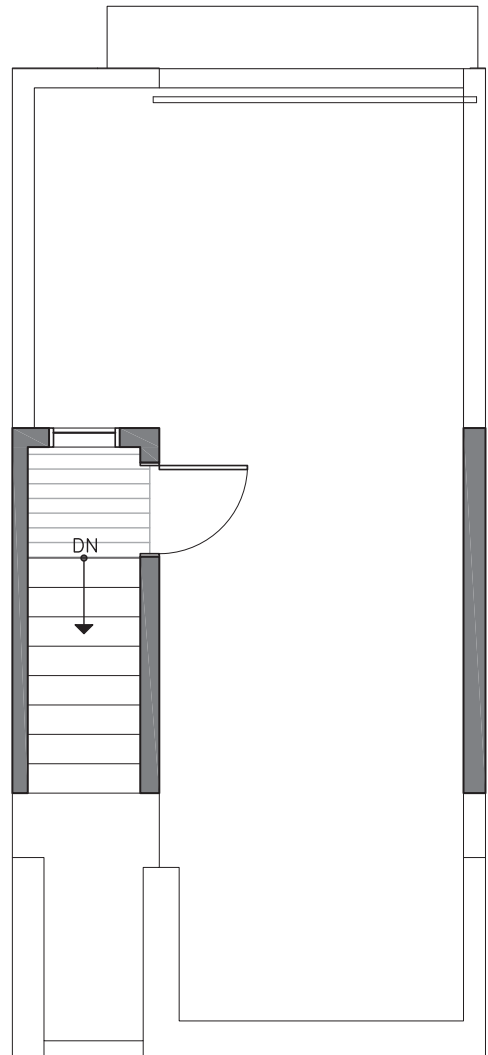

PID: 394

ISOLAHOMES.COM | 206.413.9555 | 13555 SE 36TH ST., SUITE 320, BELLEVUE, WA 98006

Disclaimer: Floor plans and site plans are for illustrative purposes only. In a continuing effort to improve products and designs, final construction elevations, square footages, floor plans and/or materials and colors may vary. Buyer to verify to their own satisfaction.

THE PEAKS at Phinney Ridge

6517C PHINNEY AVE N

SEATTLE, WA 98103

1,194

2

1.75

THIRD FLOOR

ROOF DECK

→ N

PID: 394

ISOLAHOMES.COM | 206.413.9555 | 13555 SE 36TH ST., SUITE 320, BELLEVUE, WA 98006

Disclaimer: Floor plans and site plans are for illustrative purposes only. In a continuing effort to improve products and designs, final construction elevations, square footages, floor plans and/or materials and colors may vary. Buyer to verify to their own satisfaction.