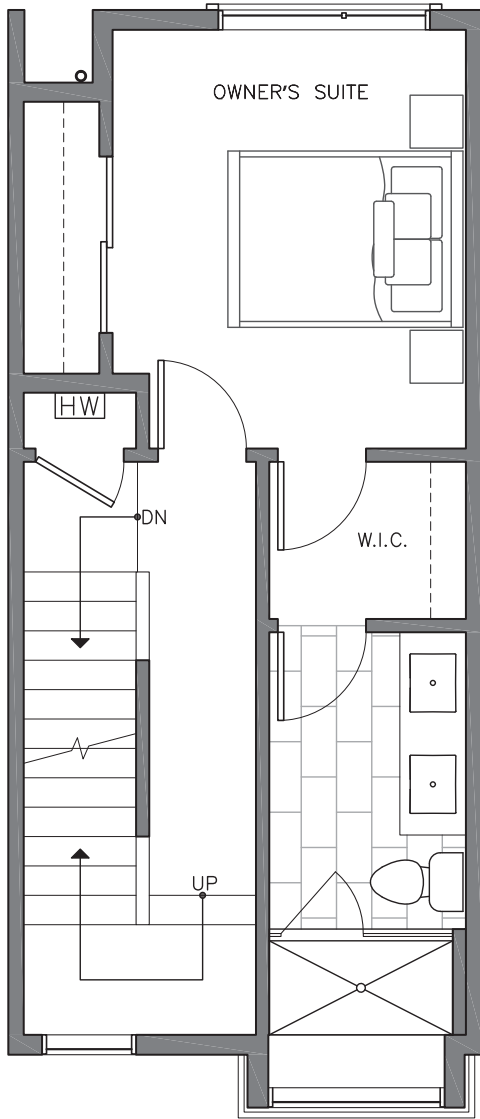

PID: 394

ISOLAHOMES.COM | 206.413.9555 | 13555 SE 36TH ST., SUITE 320, BELLEVUE, WA 98006

Disclaimer: Floor plans and site plans are for illustrative purposes only. In a continuing effort to improve products and designs, final construction elevations, square footages, floor plans and/or materials and colors may vary. Buyer to verify to their own satisfaction.

THE PEAKS at Phinney Ridge

6517C PHINNEY AVE N

SEATTLE, WA 98103

1,194

2

1.75

THIRD FLOOR

ROOF DECK

→ N

PID: 394

ISOLAHOMES.COM | 206.413.9555 | 13555 SE 36TH ST., SUITE 320, BELLEVUE, WA 98006

Disclaimer: Floor plans and site plans are for illustrative purposes only. In a continuing effort to improve products and designs, final construction elevations, square footages, floor plans and/or materials and colors may vary. Buyer to verify to their own satisfaction.