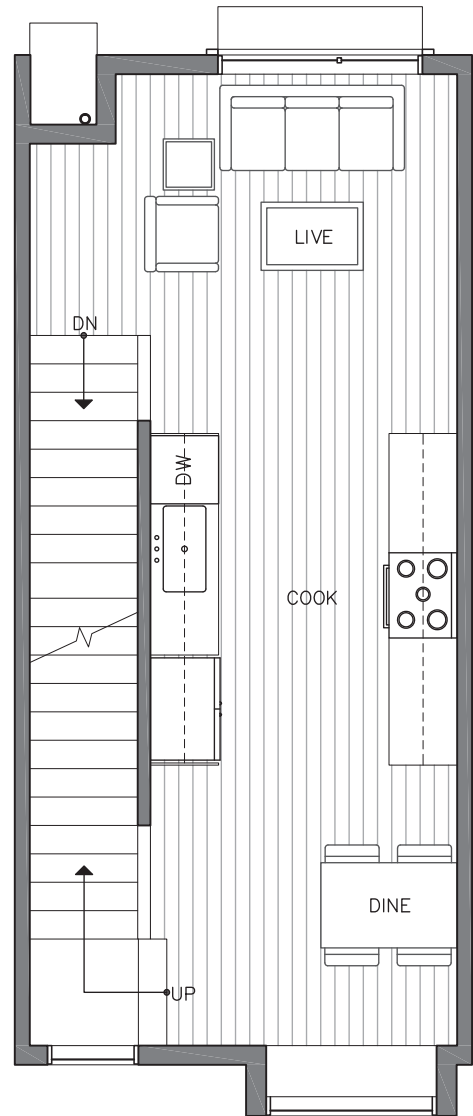

# 6517G PHINNEY AVE N

SEATTLE, WA 98103

1,194

2

1.75

FIRST FLOOR

SECOND FLOOR

→ N

PID: 394

ISOLAHOMES.COM | 206.413.9555 | 13555 SE 36TH ST., SUITE 320, BELLEVUE, WA 98006

Disclaimer: Floor plans and site plans are for illustrative purposes only. In a continuing effort to improve products and designs, final construction elevations, square footages, floor plans and/or materials and colors may vary. Buyer to verify to their own satisfaction.