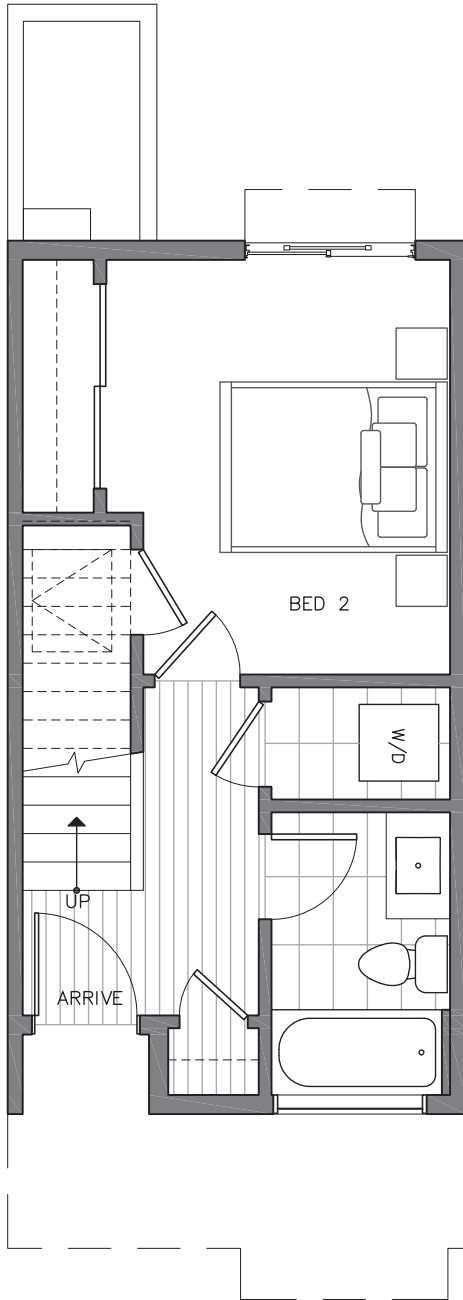

# 6517G PHINNEY AVE N

SEATTLE, WA 98103

1,194

2

1.75

FIRST FLOOR

SECOND FLOOR

→ N

PID: 394

ISOLAHOMES.COM | 206.413.9555 | 13555 SE 36TH ST., SUITE 320, BELLEVUE, WA 98006

Disclaimer: Floor plans and site plans are for illustrative purposes only. In a continuing effort to improve products and designs, final construction elevations, square footages, floor plans and/or materials and colors may vary. Buyer to verify to their own satisfaction.