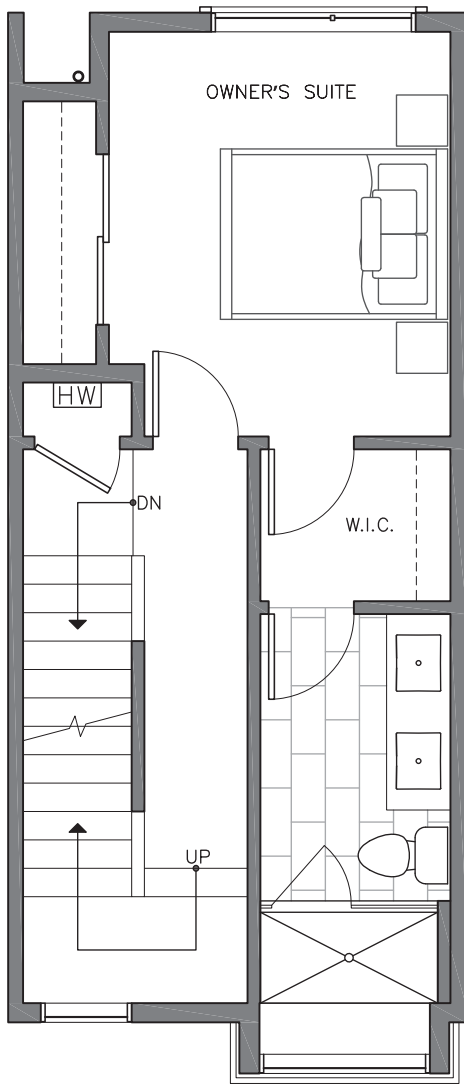

# 6517G PHINNEY AVE N

SEATTLE, WA 98103

1,194

2

1.75

FIRST FLOOR

SECOND FLOOR

→ N

PID: 394

ISOLAHOMES.COM | 206.413.9555 | 13555 SE 36TH ST., SUITE 320, BELLEVUE, WA 98006

Disclaimer: Floor plans and site plans are for illustrative purposes only. In a continuing effort to improve products and designs, final construction elevations, square footages, floor plans and/or materials and colors may vary. Buyer to verify to their own satisfaction.

# 6517G PHINNEY AVE N

SEATTLE, WA 98103

1,194

2

1.75

THIRD FLOOR

ROOF DECK

→ N