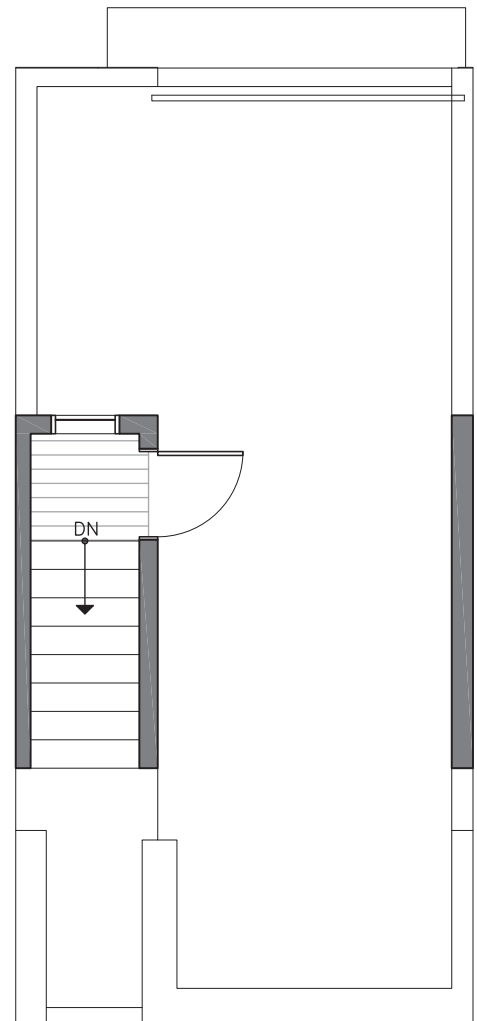

# 6517G PHINNEY AVE N

SEATTLE, WA 98103

1,194

2

1.75

THIRD FLOOR

ROOF DECK

→ N

PID: 394

ISOLAHOMES.COM | 206.413.9555 | 13555 SE 36TH ST., SUITE 320, BELLEVUE, WA 98006

Disclaimer: Floor plans and site plans are for illustrative purposes only. In a continuing effort to improve products and designs, final construction elevations, square footages, floor plans and/or materials and colors may vary. Buyer to verify to their own satisfaction.