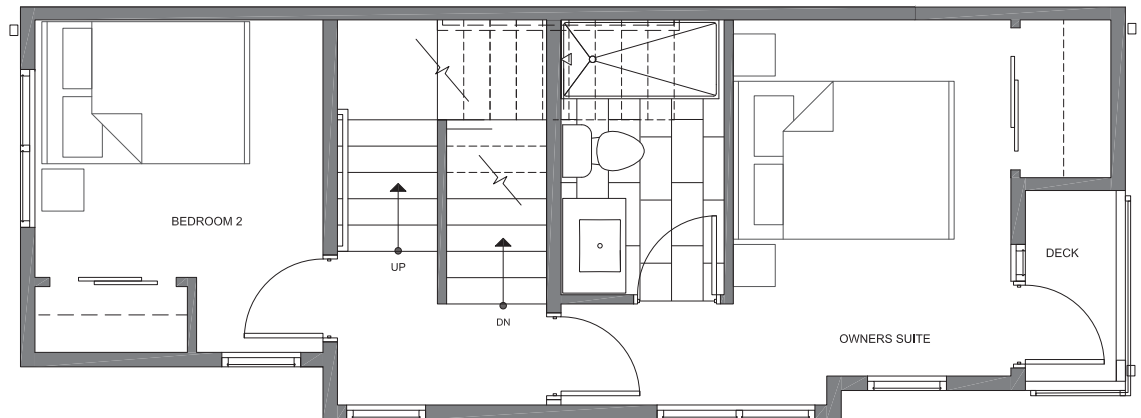

4322A WINSLOW PL N

SEATTLE, WA 98103

FIRST FLOOR

SECOND FLOOR

PID: 450

4322A WINSLOW PL N

SEATTLE, WA 98103

877

2

1.75

ROOF DECK

N ←

PID: 450