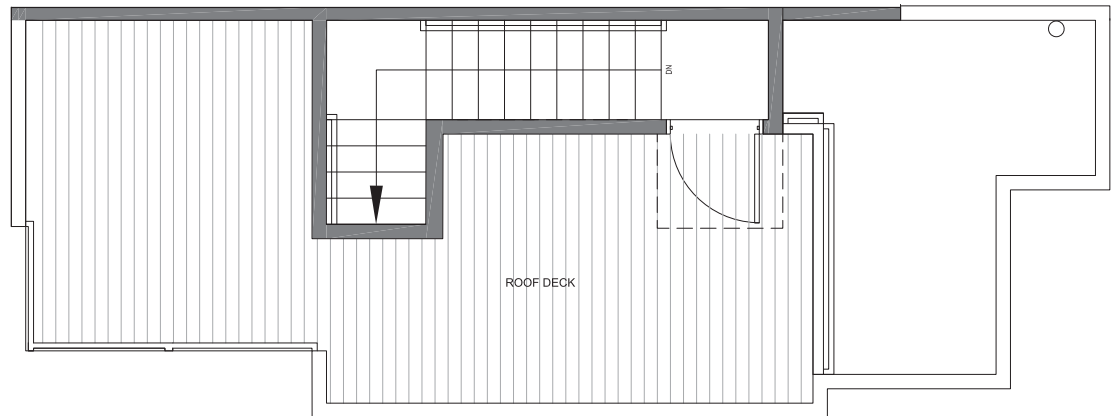

4322A WINSLOW PL N

SEATTLE, WA 98103

FIRST FLOOR

SECOND FLOOR

PID: 450

4322A WINSLOW PL N

SEATTLE, WA 98103

877

2

1.75

ROOF DECK

N ←

PID: 450