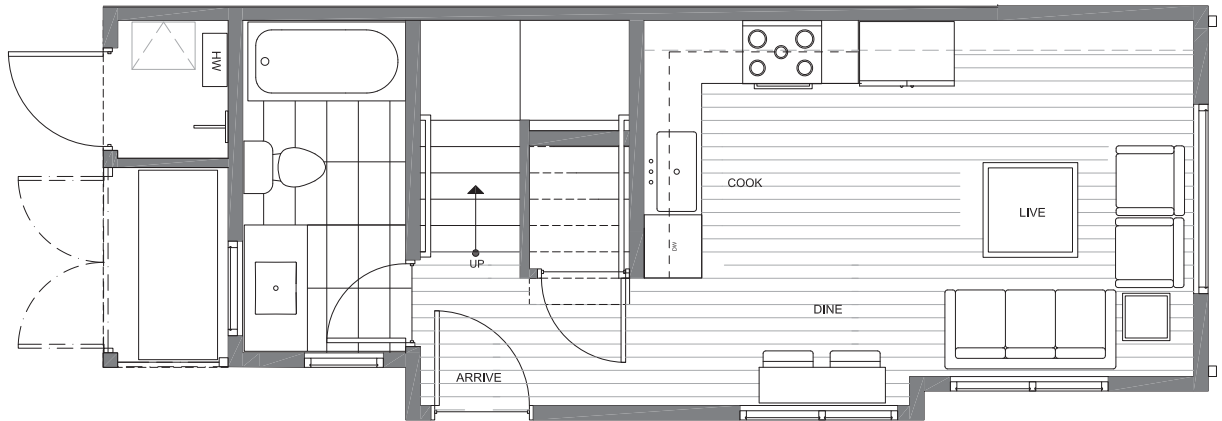

4322A WINSLOW PL N

SEATTLE, WA 98103

FIRST FLOOR

SECOND FLOOR

PID: 450

4322A WINSLOW PL N

SEATTLE, WA 98103

877

2

1.75

ROOF DECK

N ←

PID: 450