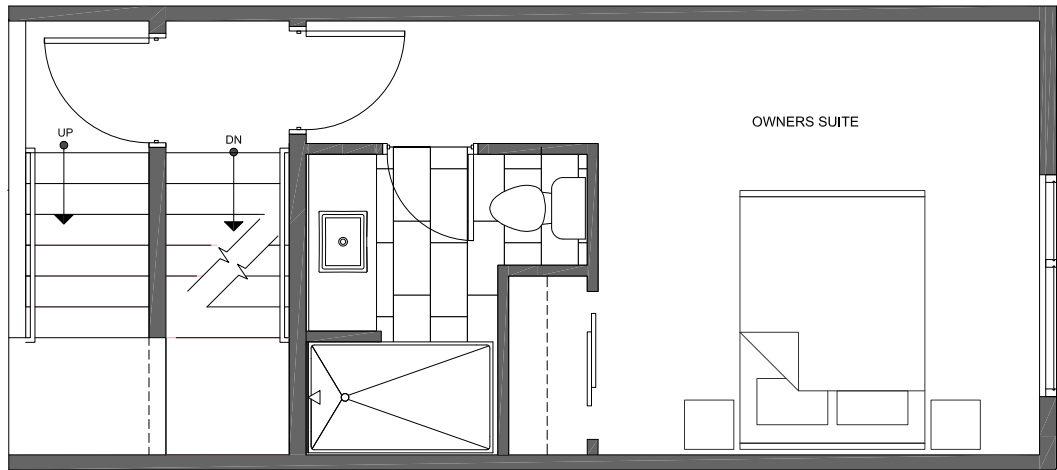

PID: 450

4322C WINSLOW PL N

SEATTLE, WA 98103

933

2

1.75

THIRD
FLOOR

ROOF
DECK