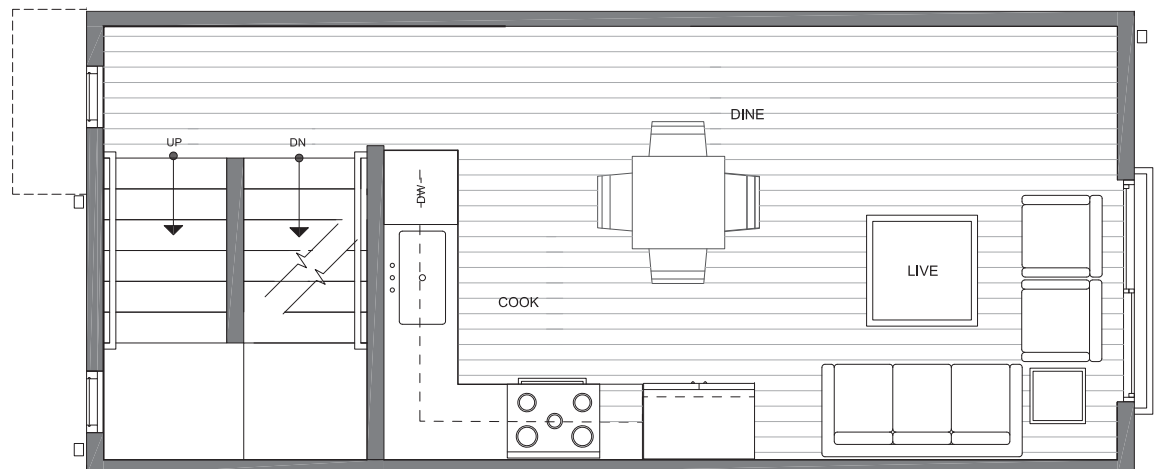

4322C WINSLOW PL N

SEATTLE, WA 98103

933

2

1.75

FIRST
FLOOR

SECOND
FLOOR

N ←

PID: 450

4322C WINSLOW PL N

SEATTLE, WA 98103

933

2

1.75

THIRD
FLOOR

ROOF
DECK