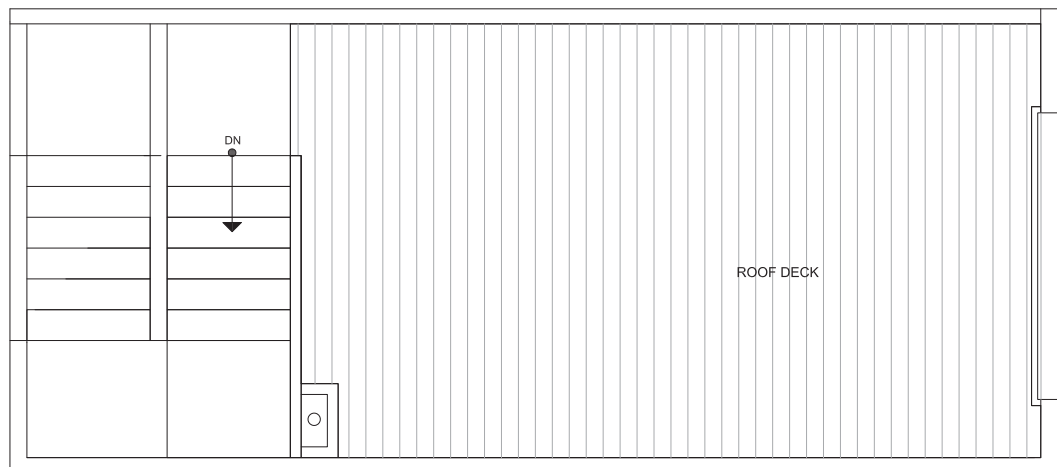

PID: 450

4322C WINSLOW PL N

SEATTLE, WA 98103

933

2

1.75

THIRD
FLOOR

ROOF
DECK