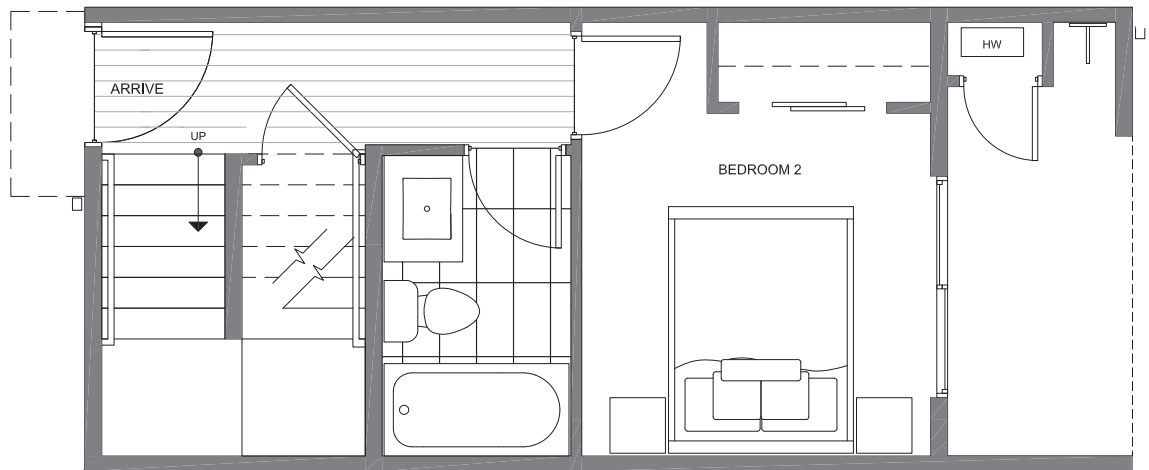

4322C WINSLOW PL N

SEATTLE, WA 98103

933

2

1.75

FIRST
FLOOR

SECOND
FLOOR

N ←

PID: 450

4322C WINSLOW PL N

SEATTLE, WA 98103

933

2

1.75

THIRD
FLOOR

ROOF
DECK