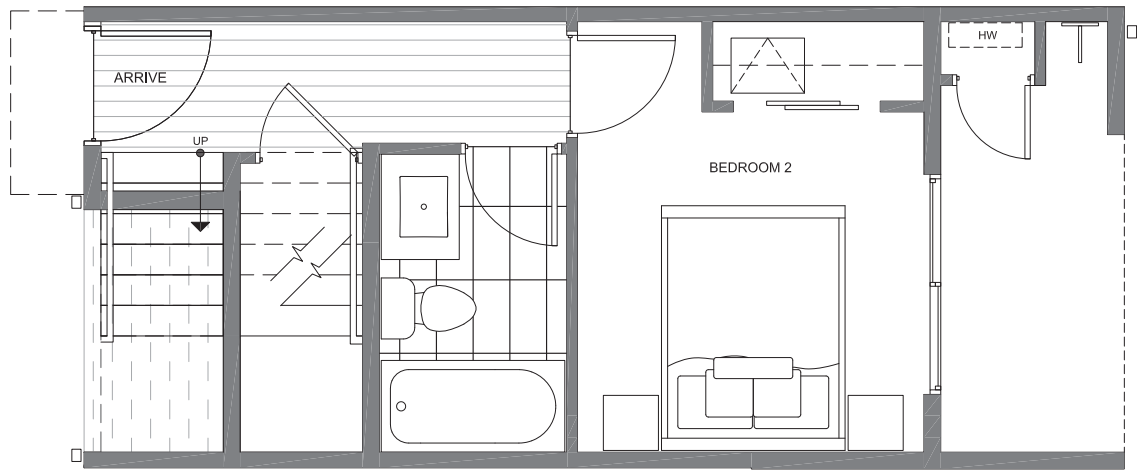

4322D WINSLOW PL N

SEATTLE, WA 98103

933

2

1.75

FIRST
FLOOR

SECOND
FLOOR

N ←

PID: 450

4322D WINSLOW PL N

SEATTLE, WA 98103

933

2

1.75

THIRD FLOOR

ROOF DECK