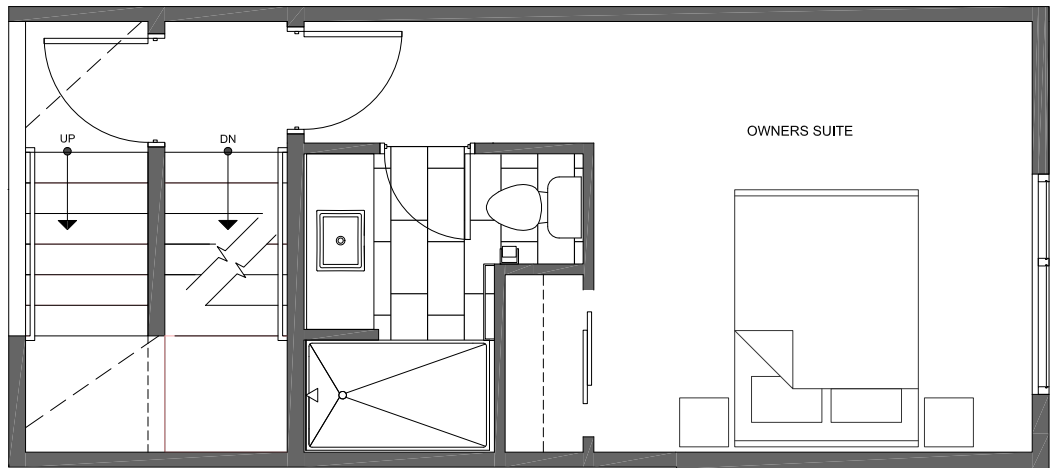

PID: 450

4322D WINSLOW PL N

SEATTLE, WA 98103

933

2

1.75

THIRD FLOOR

ROOF DECK