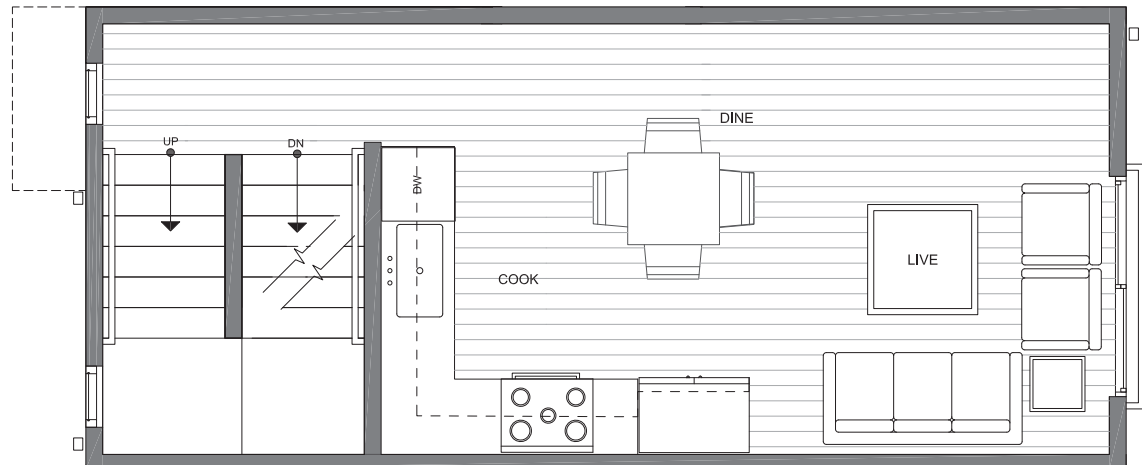

4322D WINSLOW PL N

SEATTLE, WA 98103

933

2

1.75

FIRST
FLOOR

SECOND
FLOOR

N ←

PID: 450

4322D WINSLOW PL N

SEATTLE, WA 98103

933

2

1.75

THIRD FLOOR

ROOF DECK