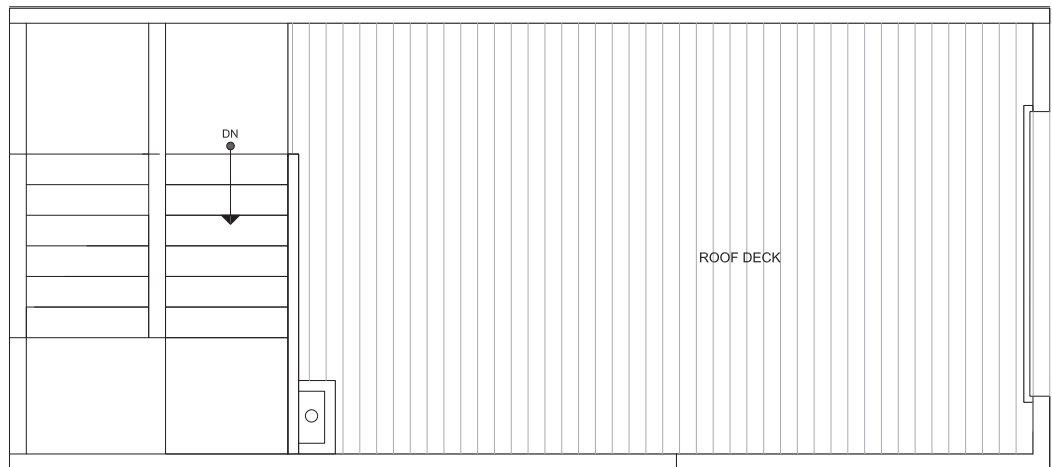

PID: 450

4322D WINSLOW PL N

SEATTLE, WA 98103

933

2

1.75

THIRD FLOOR

ROOF DECK