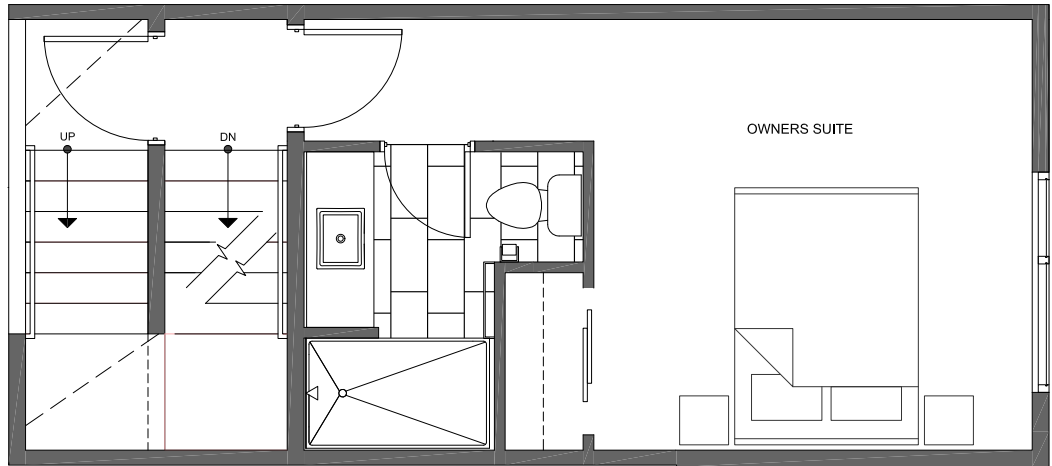

4322E WINSLOW PL N

SEATTLE, WA 98103

933

2

1.75

THIRD
FLOOR

ROOF
DECK

N ←