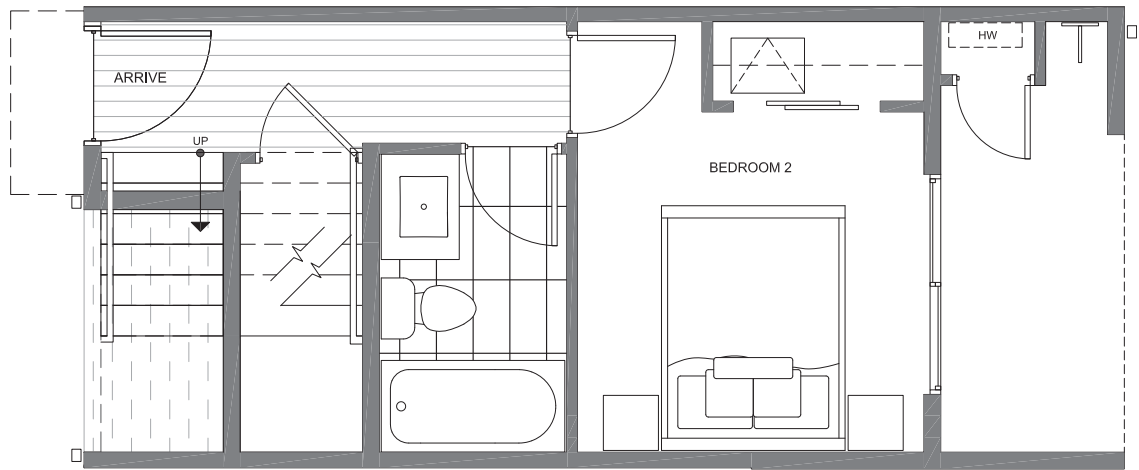

4322E WINSLOW PL N

SEATTLE, WA 98103

933

2

1.75

FIRST FLOOR

SECOND FLOOR

PID: 450

4322E WINSLOW PL N

SEATTLE, WA 98103

933

2

1.75

THIRD
FLOOR

ROOF
DECK

N ←