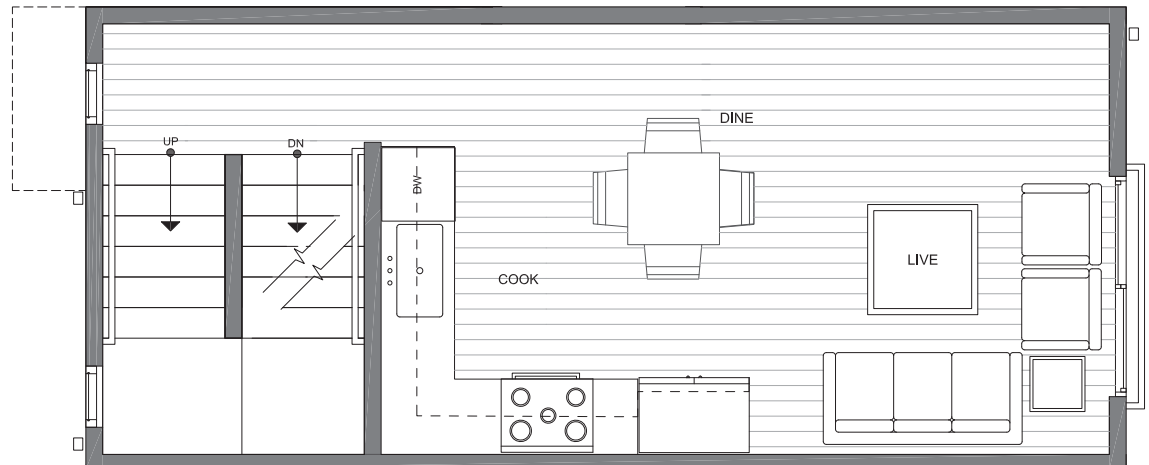

4322E WINSLOW PL N

SEATTLE, WA 98103

933

2

1.75

FIRST FLOOR

SECOND FLOOR

PID: 450

4322E WINSLOW PL N

SEATTLE, WA 98103

933

2

1.75

THIRD
FLOOR

ROOF
DECK

N ←