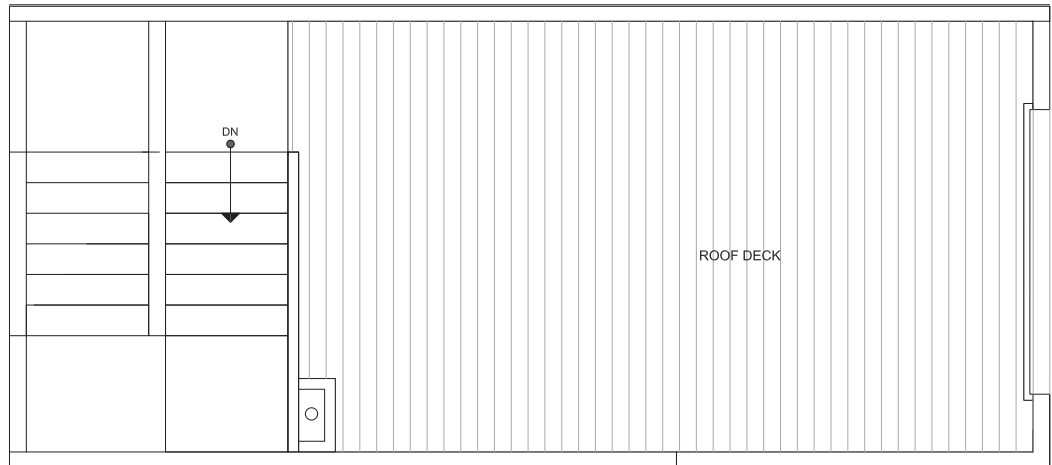

4322E WINSLOW PL N

SEATTLE, WA 98103

933

2

1.75

THIRD
FLOOR

ROOF
DECK

N ←