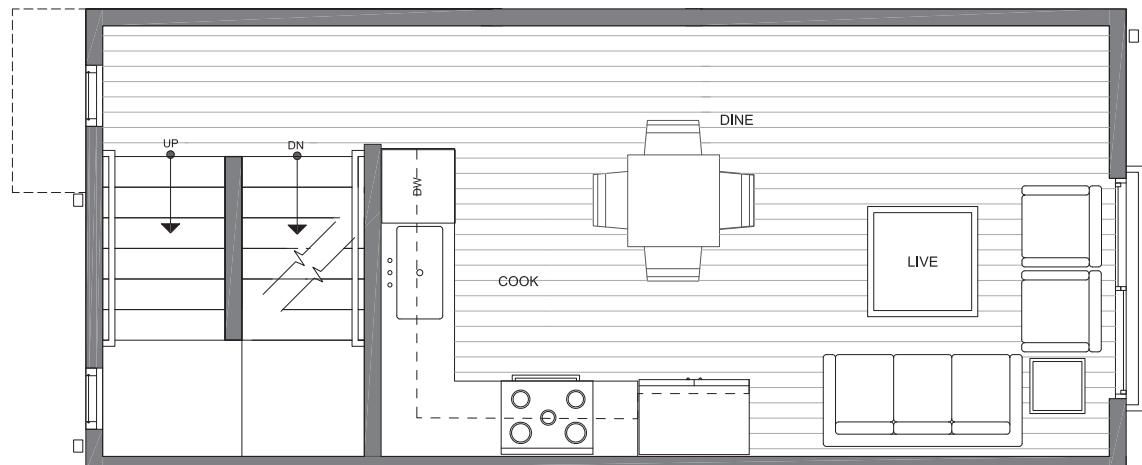

# 4322F WINSLOW PL N

SEATTLE, WA 98103

959

2

1.75

FIRST  
FLOOR

SECOND  
FLOOR

N ←