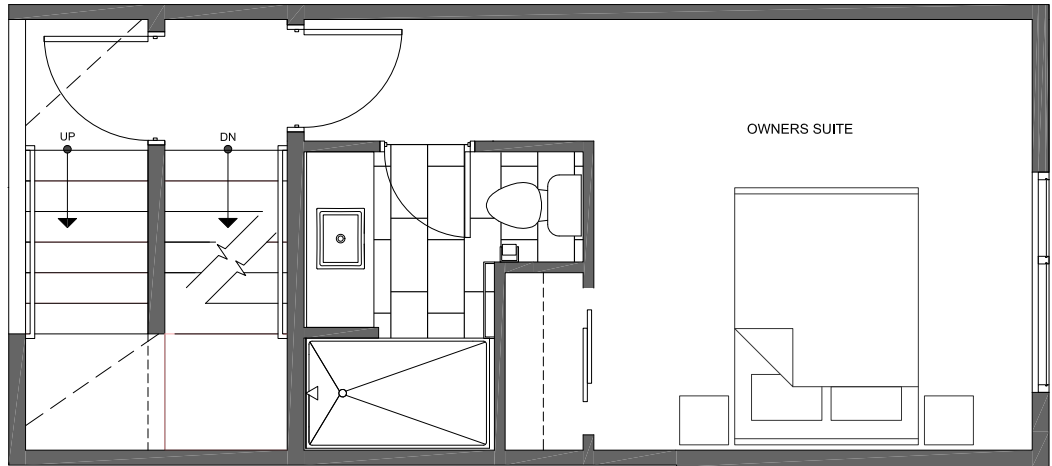

# 4322F WINSLOW PL N

SEATTLE, WA 98103

959

2

1.75

THIRD  
FLOOR

ROOF  
DECK

PID: 450