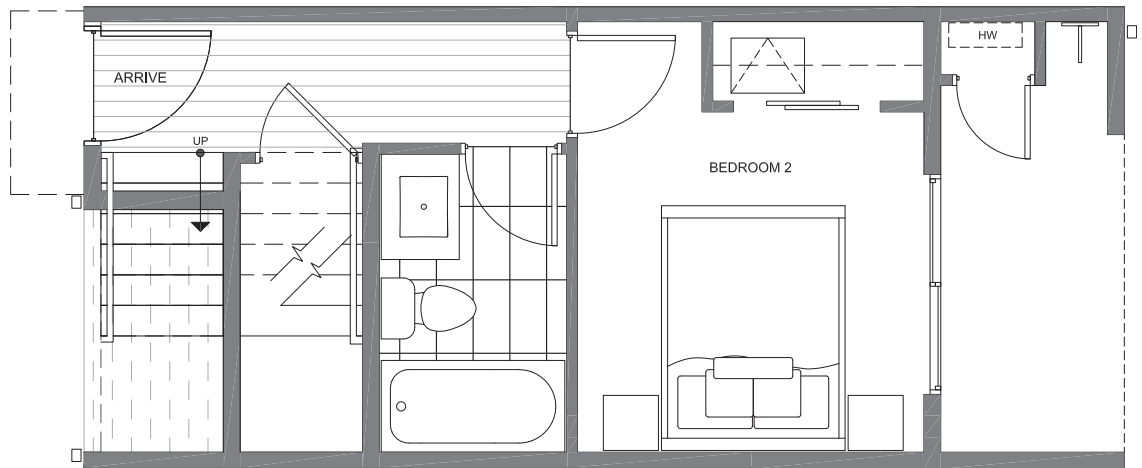

# 4322F WINSLOW PL N

SEATTLE, WA 98103

959

2

1.75

FIRST  
FLOOR

SECOND  
FLOOR

N ←