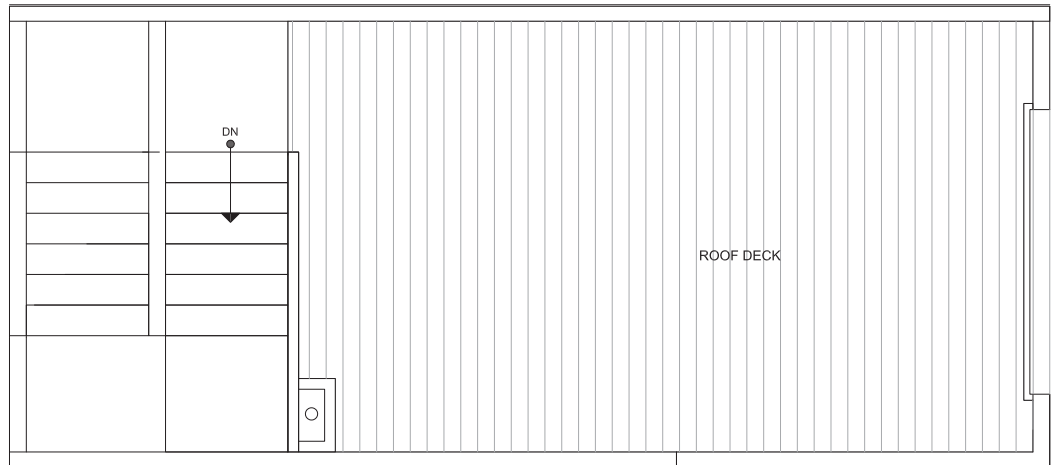

# 4322F WINSLOW PL N

SEATTLE, WA 98103

959

2

1.75

THIRD  
FLOOR

ROOF  
DECK

PID: 450