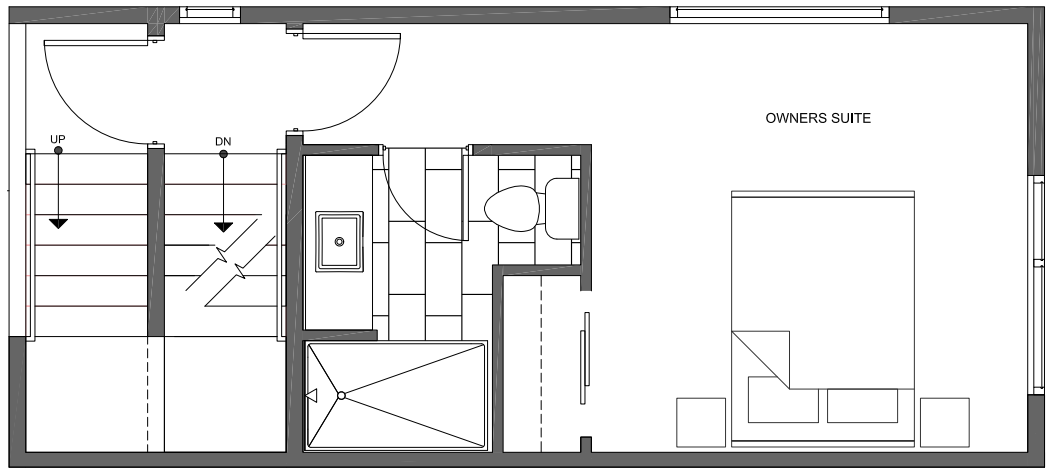

PID: 450

4322G WINSLOW PL N

SEATTLE, WA 98103

933

2

1.75

THIRD
FLOOR

ROOF
DECK