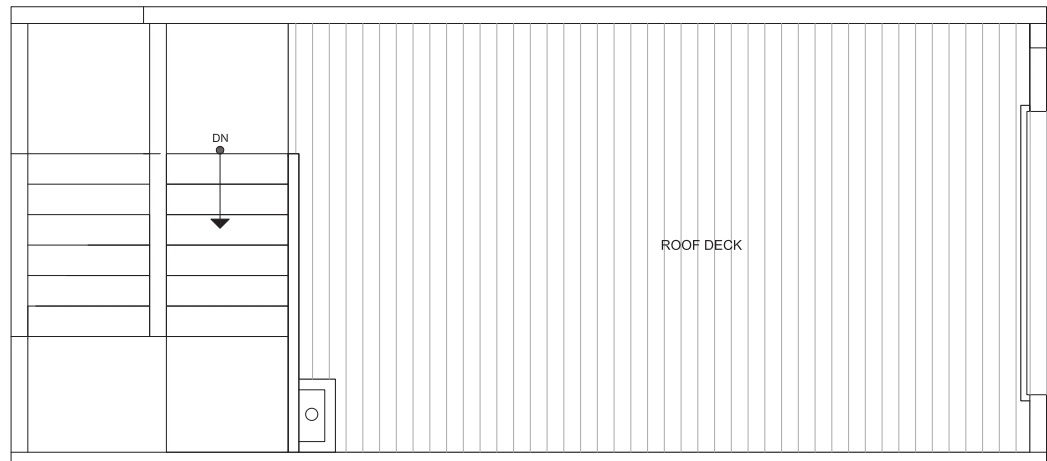

PID: 450

4322G WINSLOW PL N

SEATTLE, WA 98103

933

2

1.75

THIRD
FLOOR

ROOF
DECK