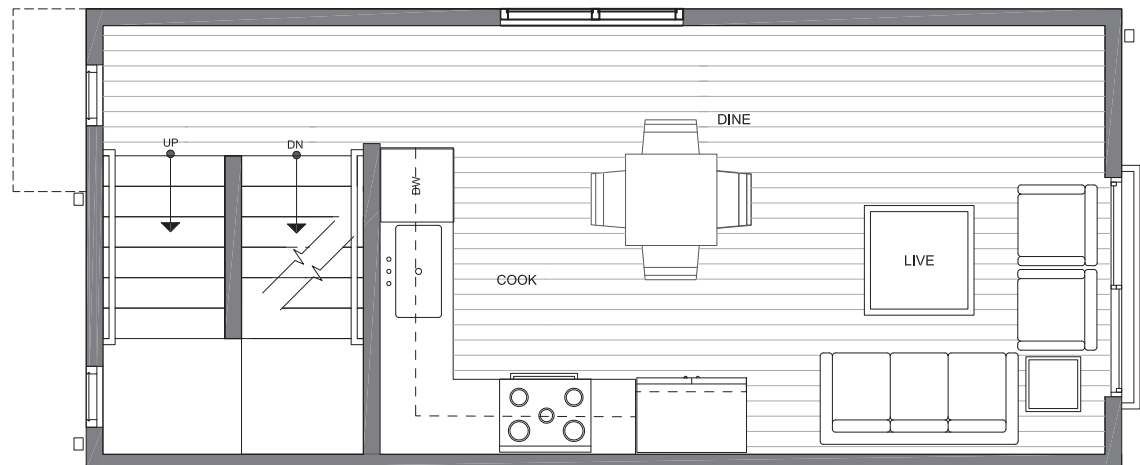

4322G WINSLOW PL N

SEATTLE, WA 98103

933

2

1.75

FIRST
FLOOR

SECOND
FLOOR

N ←

PID: 450

4322G WINSLOW PL N

SEATTLE, WA 98103

933

2

1.75

THIRD
FLOOR

ROOF
DECK