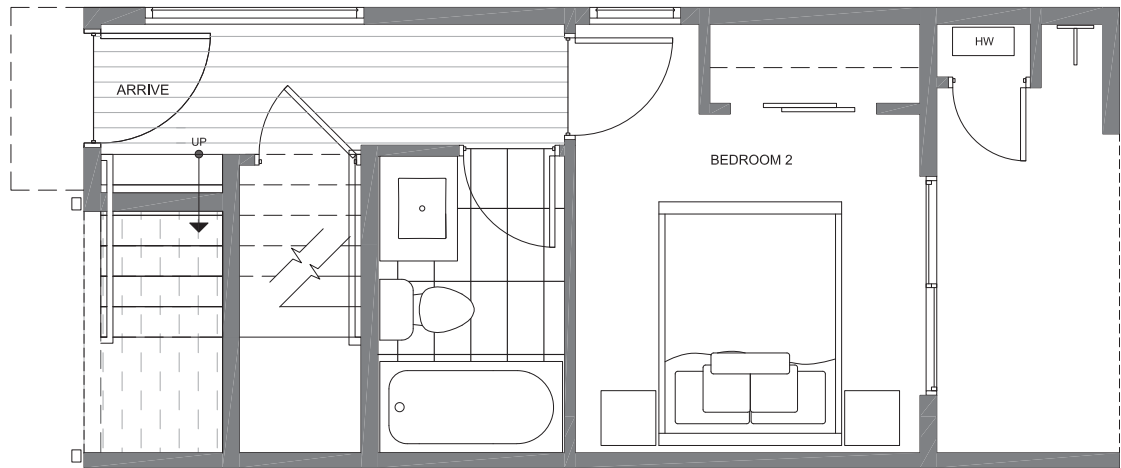

4322G WINSLOW PL N

SEATTLE, WA 98103

933

2

1.75

FIRST
FLOOR

SECOND
FLOOR

N ←

PID: 450

4322G WINSLOW PL N

SEATTLE, WA 98103

933

2

1.75

THIRD
FLOOR

ROOF
DECK