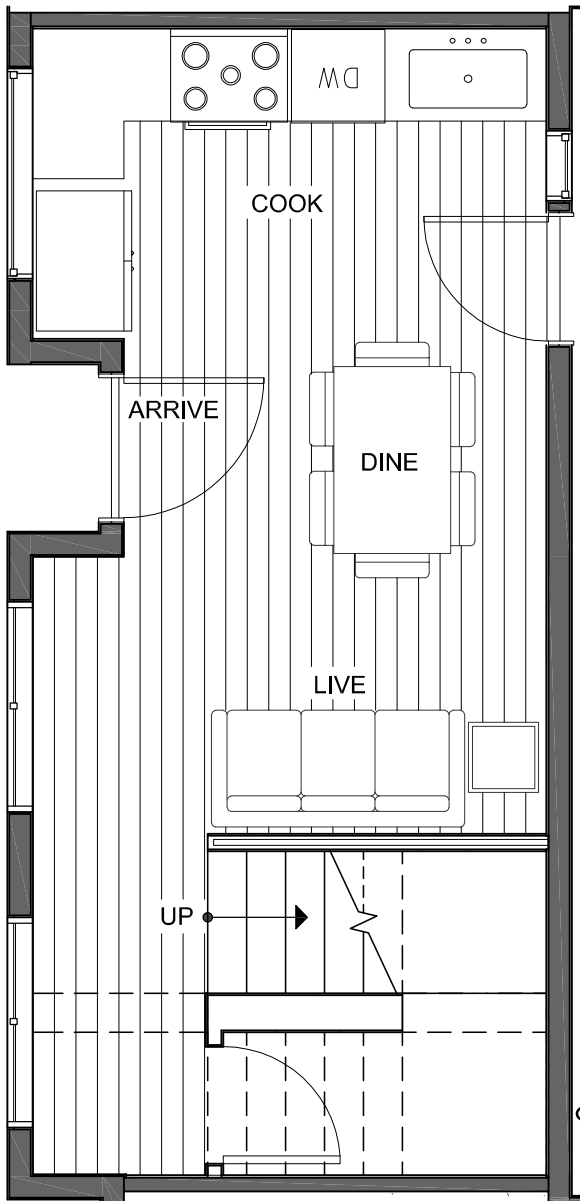

REFLECTIONS
DEFLECTION
 ON 14TH + DENNY

1835 14TH AVE

SEATTLE, WA 98122

956

2

1.75

FIRST FLOOR

SECOND FLOOR

N

PID: 474

956

2

1.75

THIRD FLOOR

ROOF DECK

N