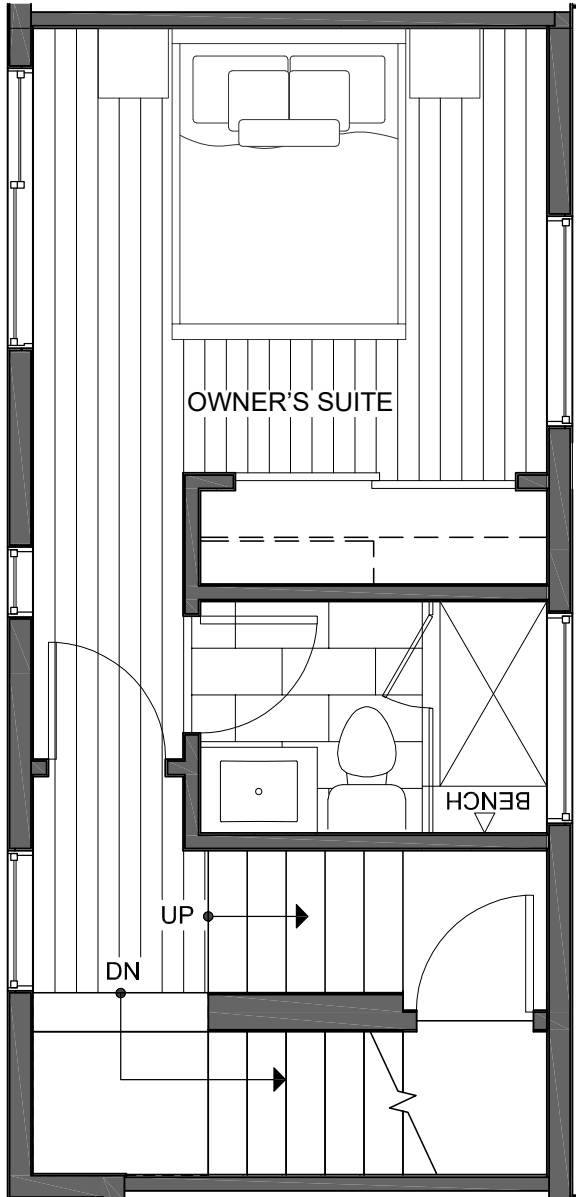

REFLECTIONS
DEFLECTION
 ON 14TH + DENNY

1835 14TH AVE

SEATTLE, WA 98122

956

2

1.75

FIRST FLOOR

SECOND FLOOR

N

PID: 474

956

2

1.75

THIRD FLOOR

ROOF DECK

N