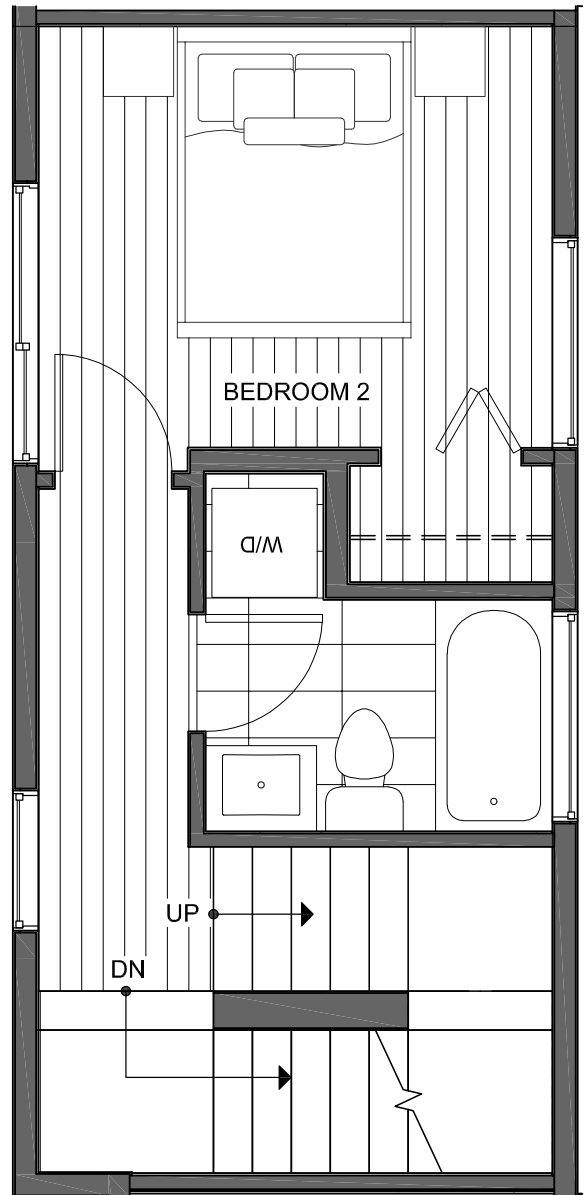

REFLECTIONS
DEFLECTION
 ON 14TH + DENNY

1835 14TH AVE

SEATTLE, WA 98122

956

2

1.75

FIRST FLOOR

SECOND FLOOR

N

PID: 474

956

2

1.75

THIRD FLOOR

ROOF DECK

N