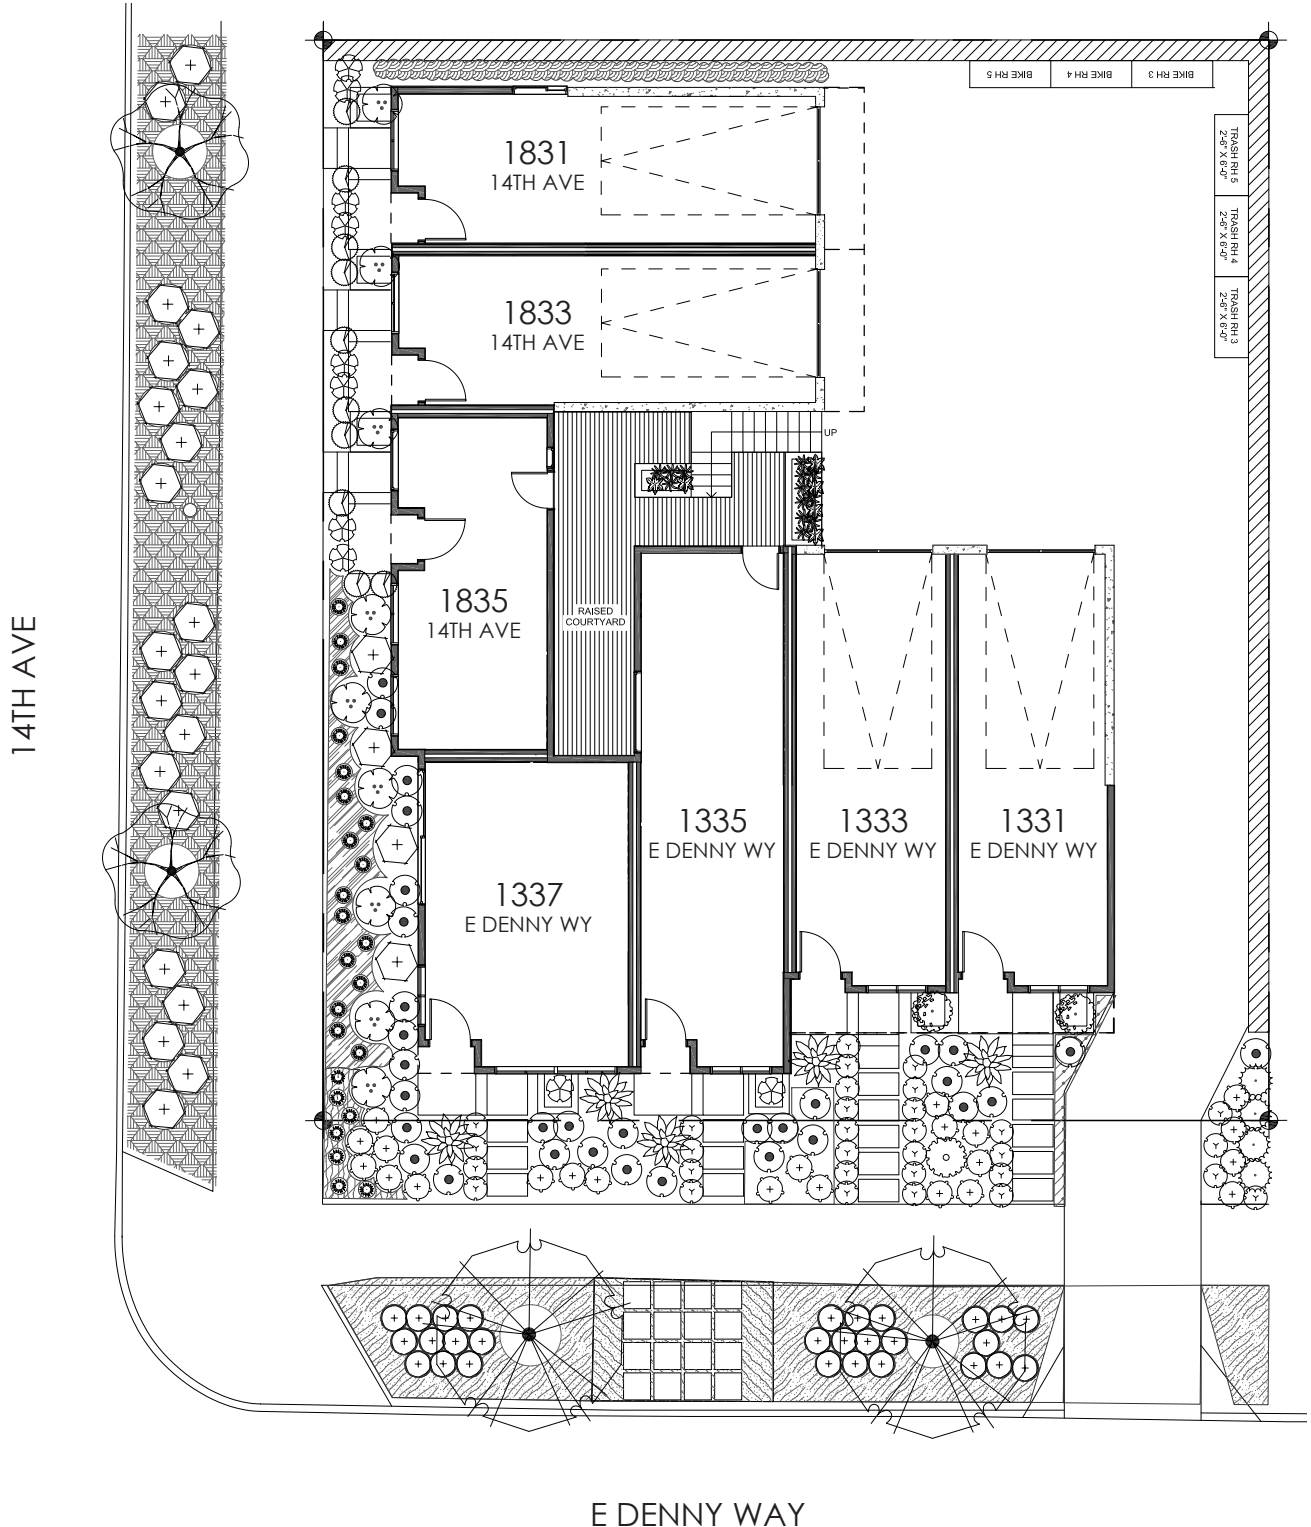

## DEFLECTION

ON 14TH + DENNY

# REFLECTIONS SITE MAP

CAPITOL HILL | 1331 - 1337 E DENNY WAY + 1831 - 1835 14TH AVE, SEATTLE, WA 98122  
 LOCATED AT THE CORNER OF E DENNY WAY + 14TH AVE  
 GROSS SQUARE FOOTAGE RANGES FROM 956 - 1,473