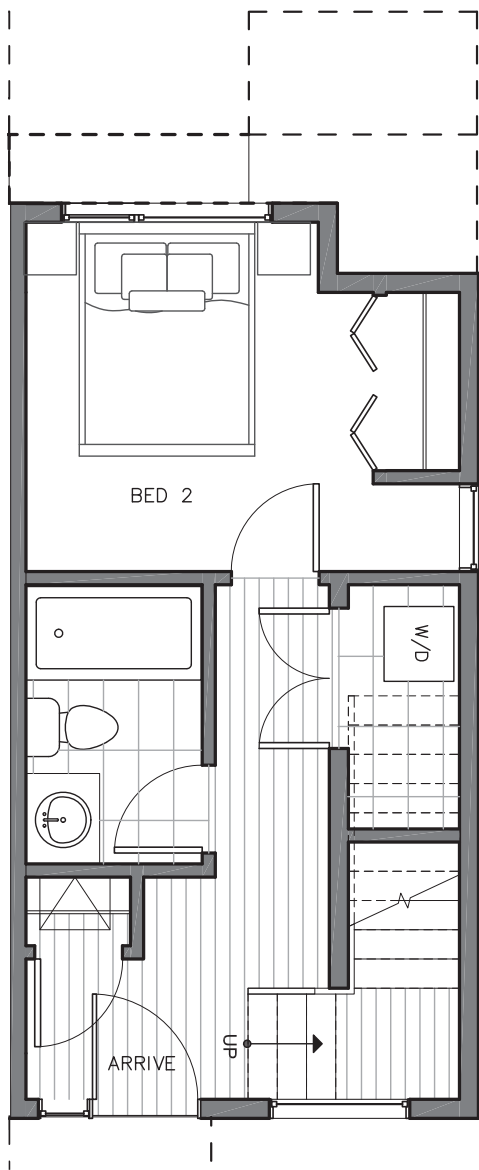

RYDEN

Crown Hill

8509A 16TH AVE NW

SEATTLE, WA 98117

FIRST FLOOR

SECOND FLOOR

PID: 448

RYDEN

Crown Hill

8509A 16TH AVE NW

SEATTLE, WA 98117

THIRD FLOOR

ROOF DECK

PID: 448