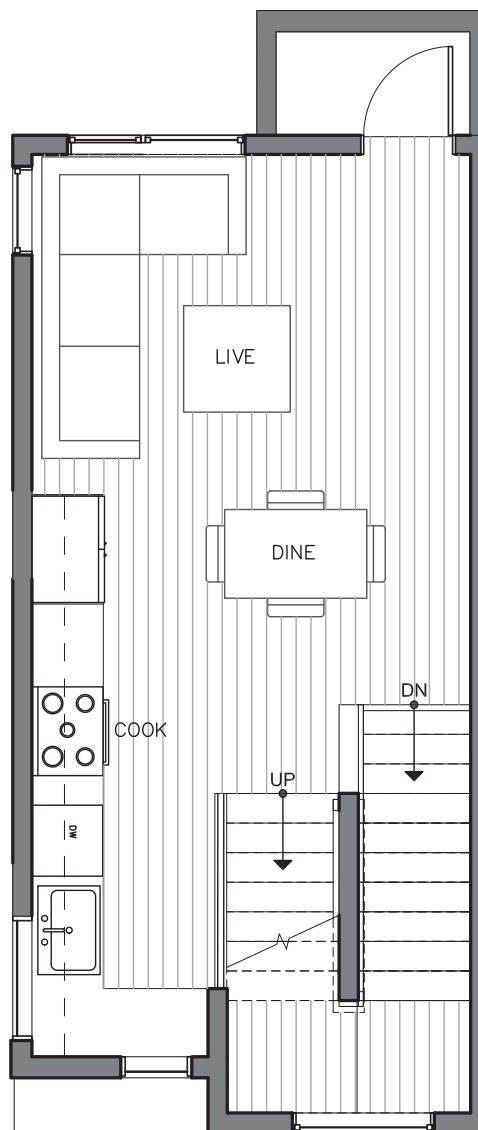

RYDEN

Crown Hill

8509A 16TH AVE NW

SEATTLE, WA 98117

FIRST FLOOR

SECOND FLOOR

PID: 448

RYDEN

Crown Hill

8509A 16TH AVE NW

SEATTLE, WA 98117

THIRD FLOOR

ROOF DECK

PID: 448