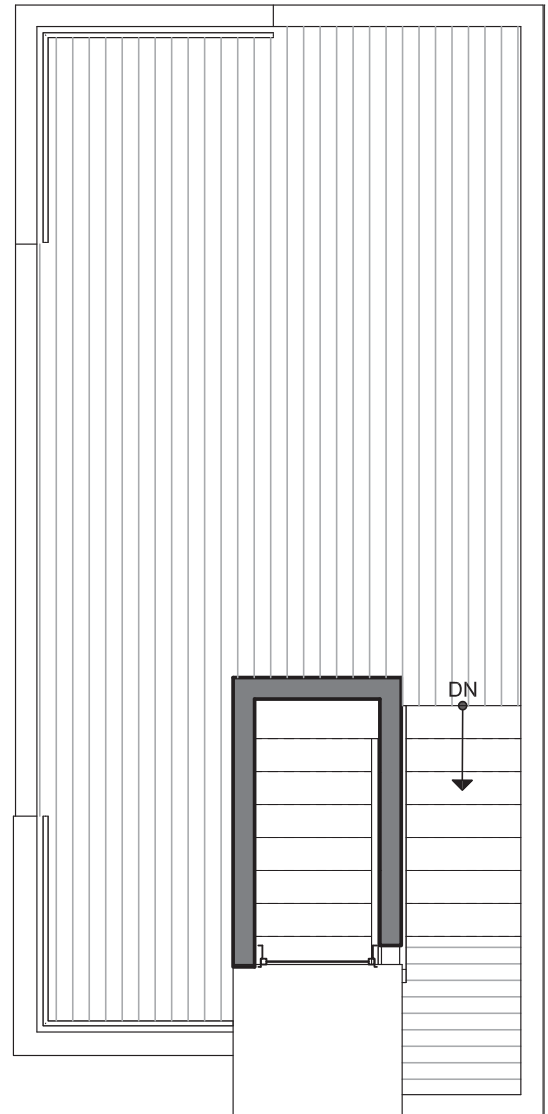

RYDEN

Crown Hill

8509A 16TH AVE NW

SEATTLE, WA 98117

FIRST FLOOR

SECOND FLOOR

PID: 448

RYDEN

Crown Hill

8509A 16TH AVE NW

SEATTLE, WA 98117

THIRD FLOOR

ROOF DECK

PID: 448