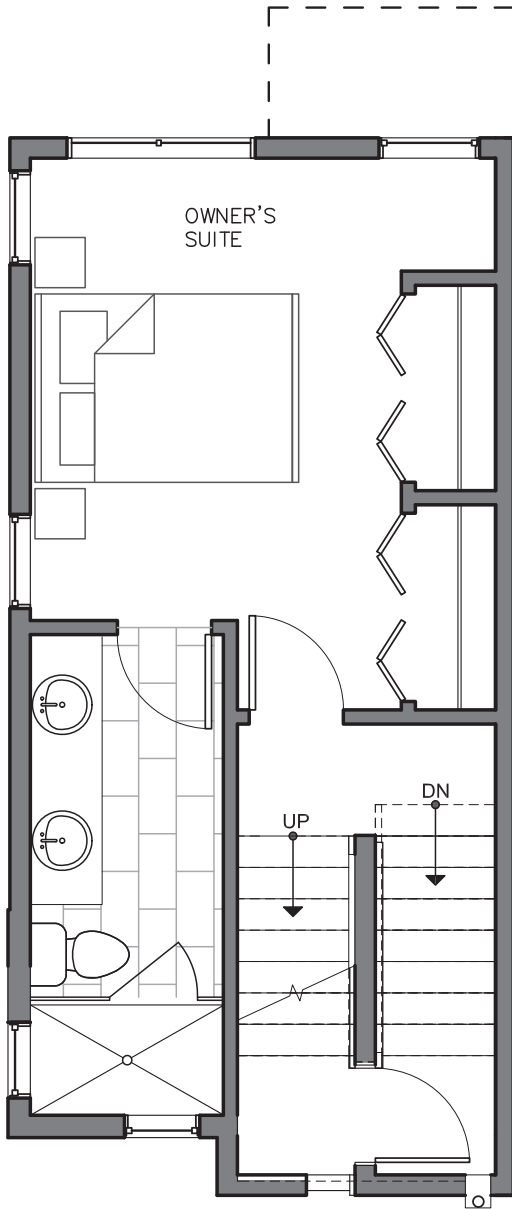

RYDEN

Crown Hill

8509A 16TH AVE NW

SEATTLE, WA 98117

FIRST FLOOR

SECOND FLOOR

PID: 448

RYDEN

Crown Hill

8509A 16TH AVE NW

SEATTLE, WA 98117

THIRD FLOOR

ROOF DECK

PID: 448