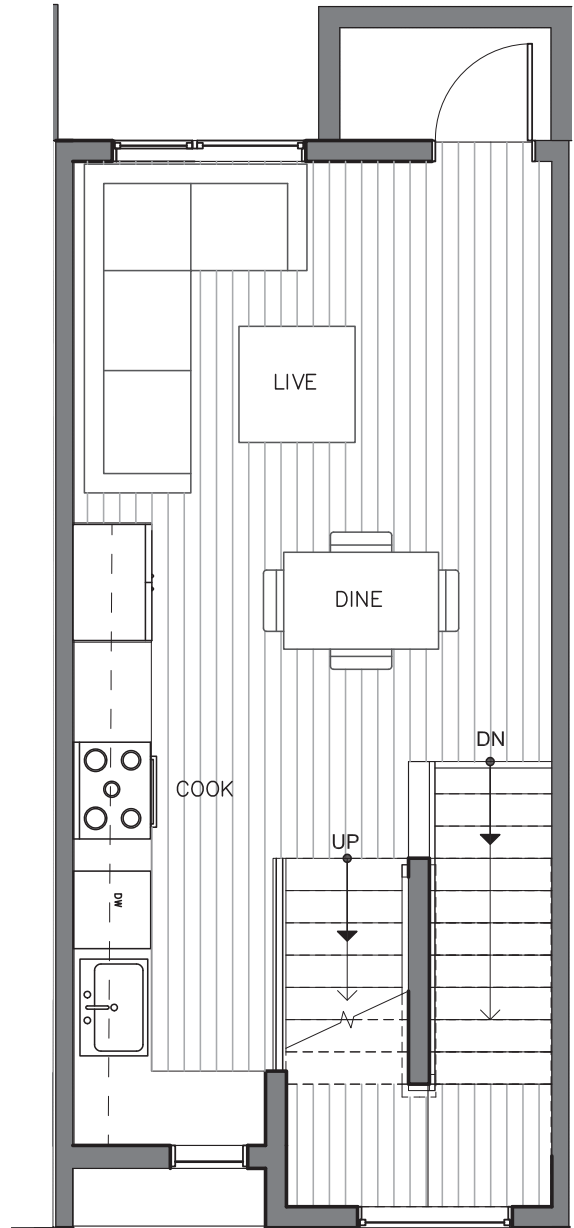

RYDEN

Crown Hill

8509B 16TH AVE NW

SEATTLE, WA 98117

FIRST FLOOR

SECOND FLOOR

PID: 448

RYDEN

Crown Hill

8509B 16TH AVE NW

SEATTLE, WA 98117

983

2

1.75

PARKING SPACE

THIRD FLOOR

ROOF DECK

PID: 448