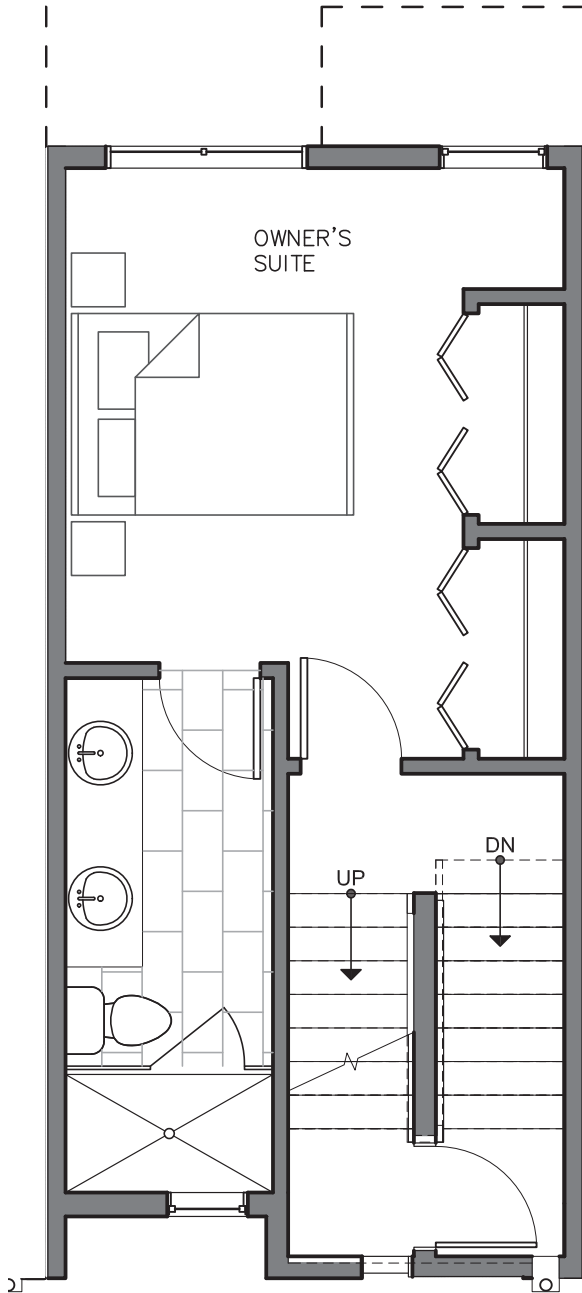

RYDEN

Crown Hill

8509B 16TH AVE NW

SEATTLE, WA 98117

FIRST FLOOR

SECOND FLOOR

PID: 448

RYDEN

Crown Hill

8509B 16TH AVE NW

SEATTLE, WA 98117

983

2

1.75

PARKING SPACE

THIRD FLOOR

ROOF DECK

PID: 448