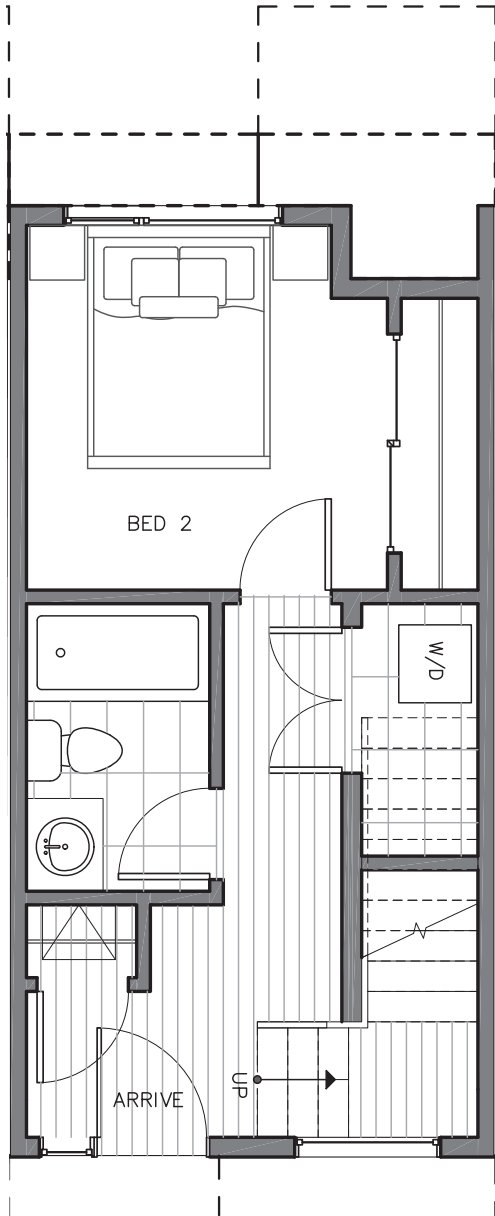

RYDEN

Crown Hill

8509B 16TH AVE NW

SEATTLE, WA 98117

FIRST FLOOR

SECOND FLOOR

PID: 448

RYDEN

Crown Hill

8509B 16TH AVE NW

SEATTLE, WA 98117

983

2

1.75

PARKING SPACE

THIRD FLOOR