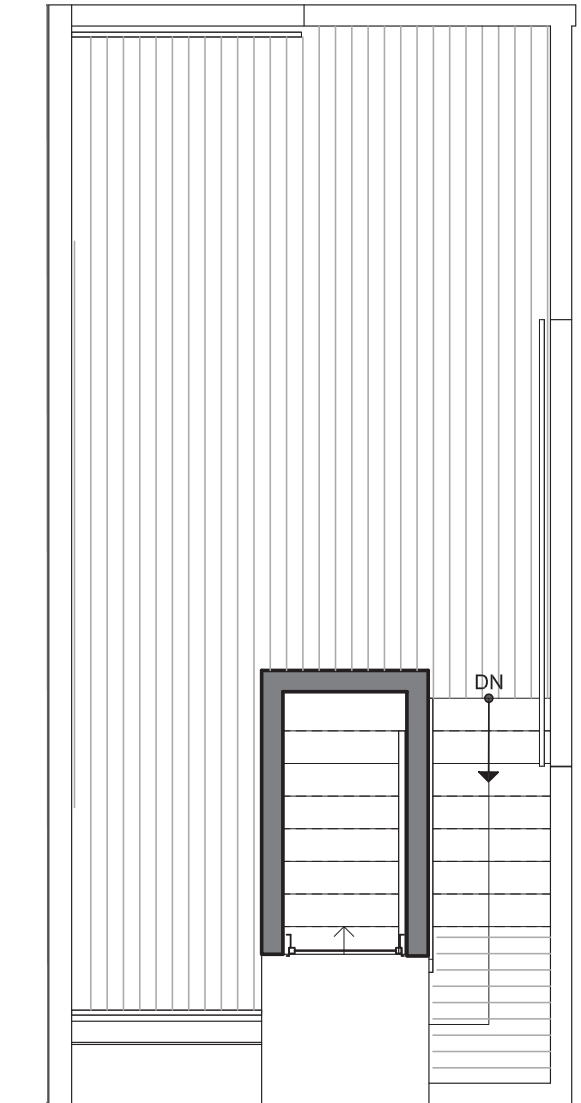

# 8509C 16TH AVE NW

SEATTLE, WA 98117

FIRST FLOOR

SECOND FLOOR

PID: 448

# 8509C 16TH AVE NW

SEATTLE, WA 98117

THIRD FLOOR

ROOF DECK

PID: 448