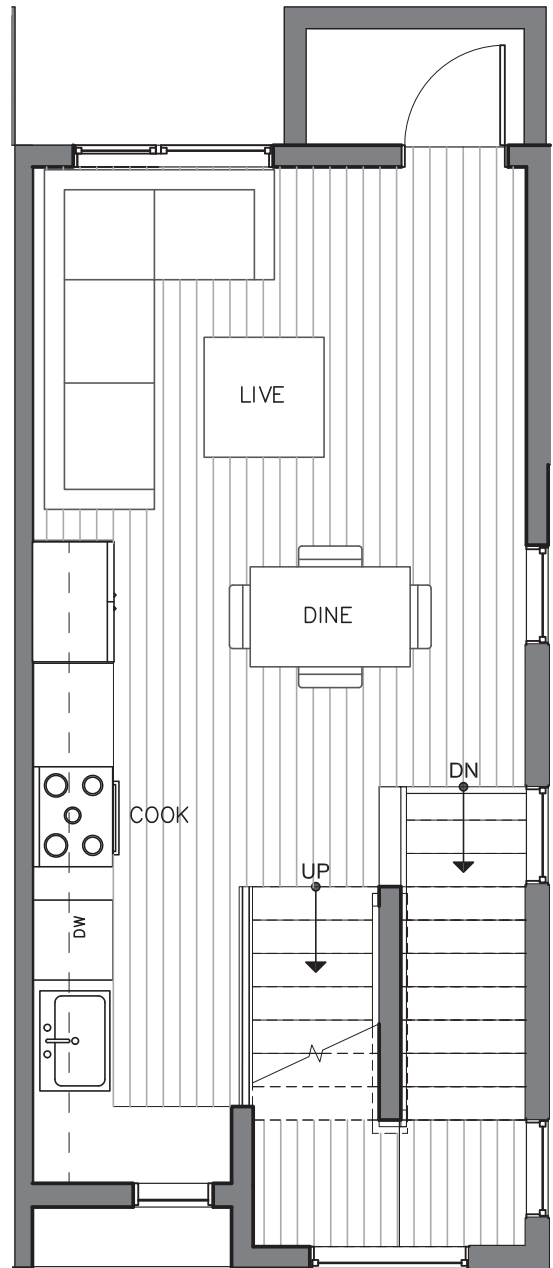

# 8509C 16TH AVE NW

SEATTLE, WA 98117

FIRST FLOOR

SECOND FLOOR

PID: 448