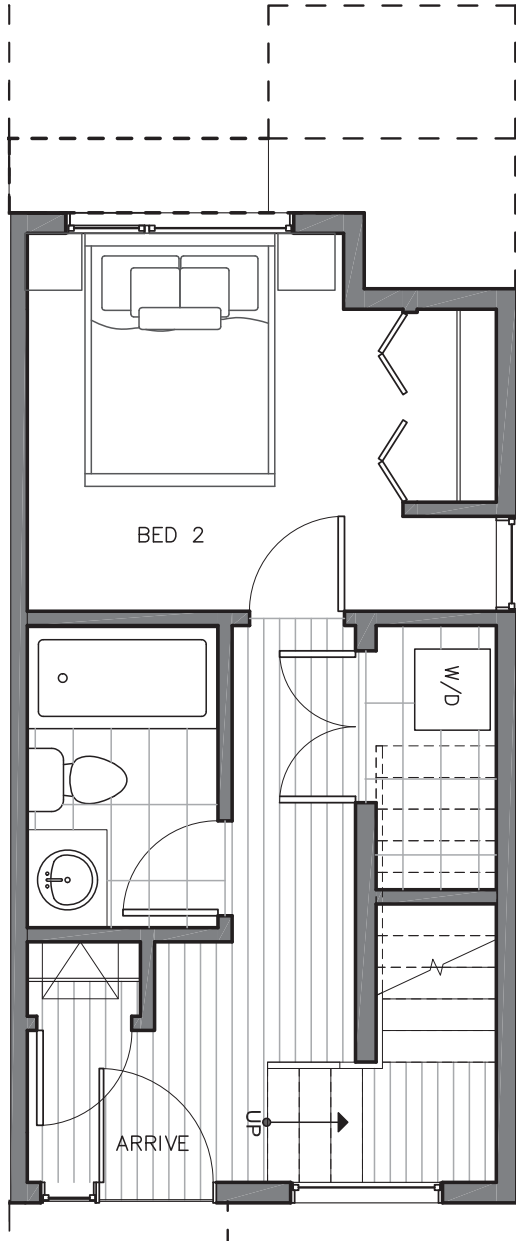

# 8509C 16TH AVE NW

SEATTLE, WA 98117

FIRST FLOOR

SECOND FLOOR

PID: 448