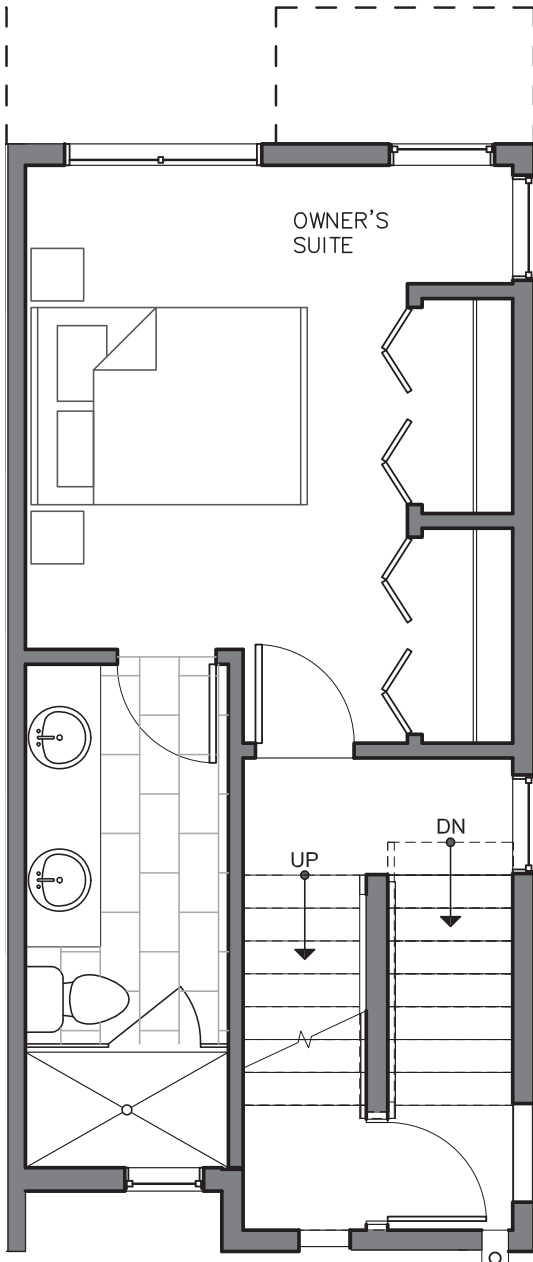

RYDEN

Crown Hill

8509C 16TH AVE NW

SEATTLE, WA 98117

THIRD FLOOR