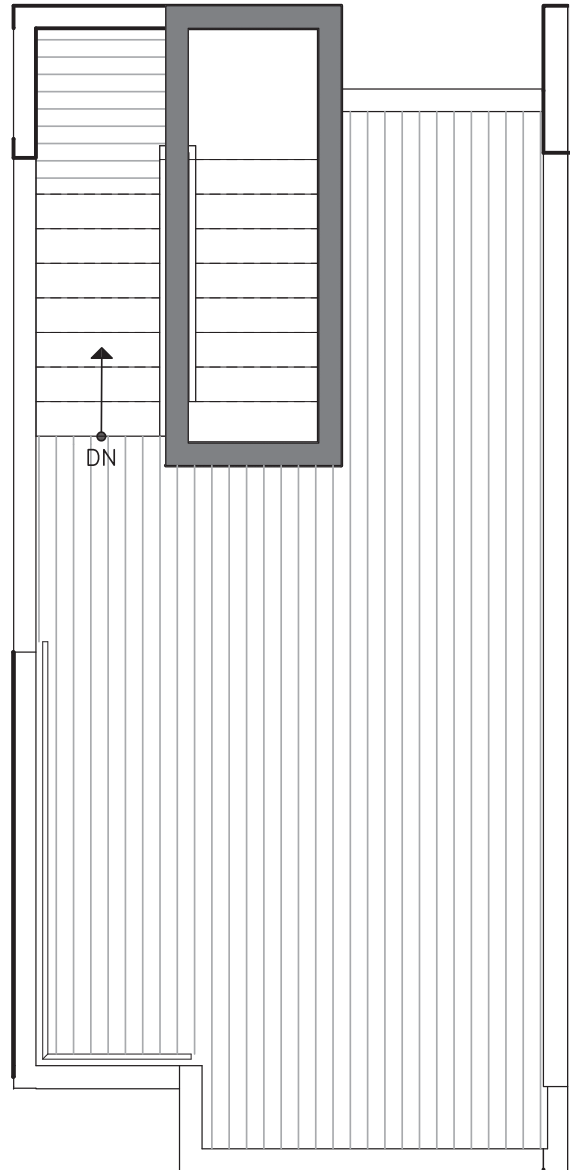

RYDEN

Crown Hill

8511A 16TH AVE NW

SEATTLE, WA 98117

FIRST FLOOR

SECOND FLOOR

PID: 448

RYDEN

Crown Hill

8511A 16TH AVE NW

SEATTLE, WA 98117

THIRD FLOOR

ROOF DECK

N

PID: 448

GREENCITY DEVELOPMENT | AN ISOLA HOMES PREFERRED BUILDER | ISOLAHOMES.COM | 206.960.4000

Disclaimer: Floor plans and site plans are for illustrative purposes only. In a continuing effort to improve products and designs, final construction elevations, square footages, floor plans and/or materials and colors may vary. Buyer to verify to their own satisfaction.