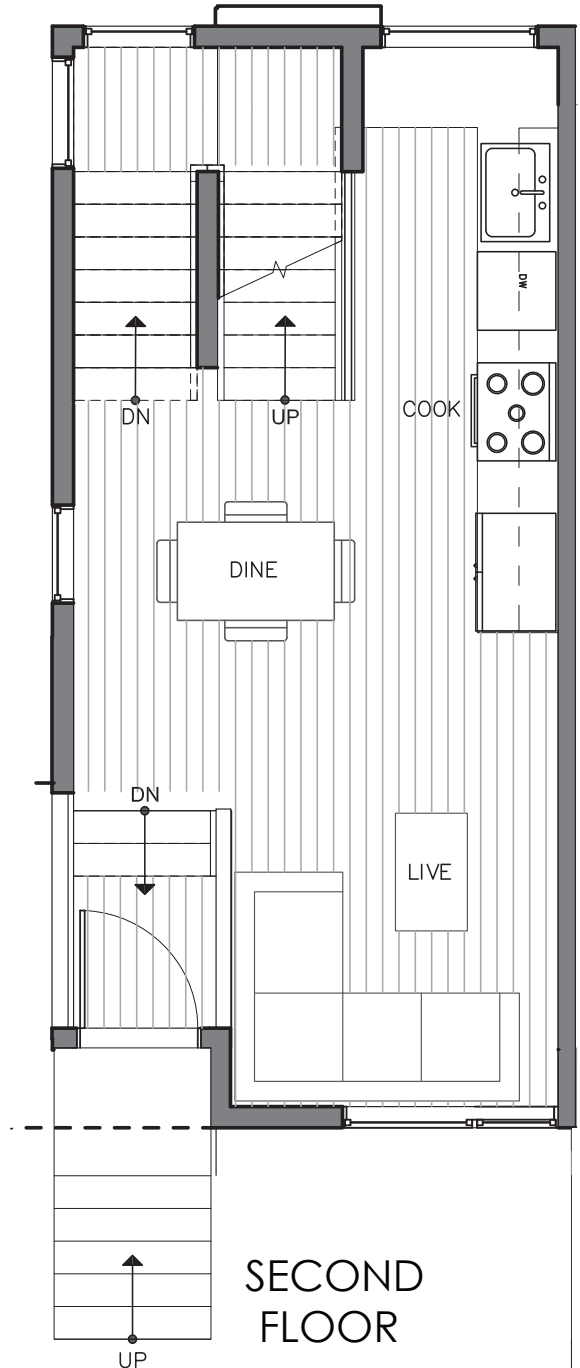

RYDEN

Crown Hill

8511A 16TH AVE NW

SEATTLE, WA 98117

FIRST FLOOR

SECOND FLOOR

PID: 448

RYDEN

Disclaimer: Floor plans and site plans are for illustrative purposes only. In a continuing effort to improve products and designs, final construction elevations, square footages, floor plans and/or materials and colors may vary. Buyer to verify to their own satisfaction.