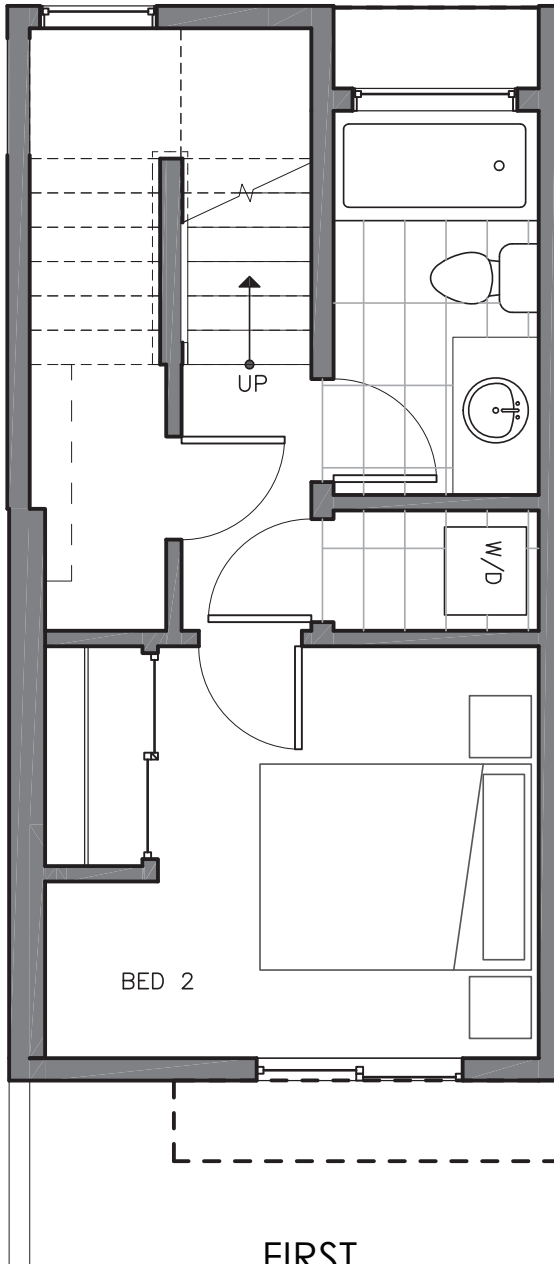

RYDEN

Crown Hill

8511A 16TH AVE NW

SEATTLE, WA 98117

FIRST FLOOR

SECOND FLOOR

PID: 448

RYDEN

Disclaimer: Floor plans and site plans are for illustrative purposes only. In a continuing effort to improve products and designs, final construction elevations, square footages, floor plans and/or materials and colors may vary. Buyer to verify to their own satisfaction.