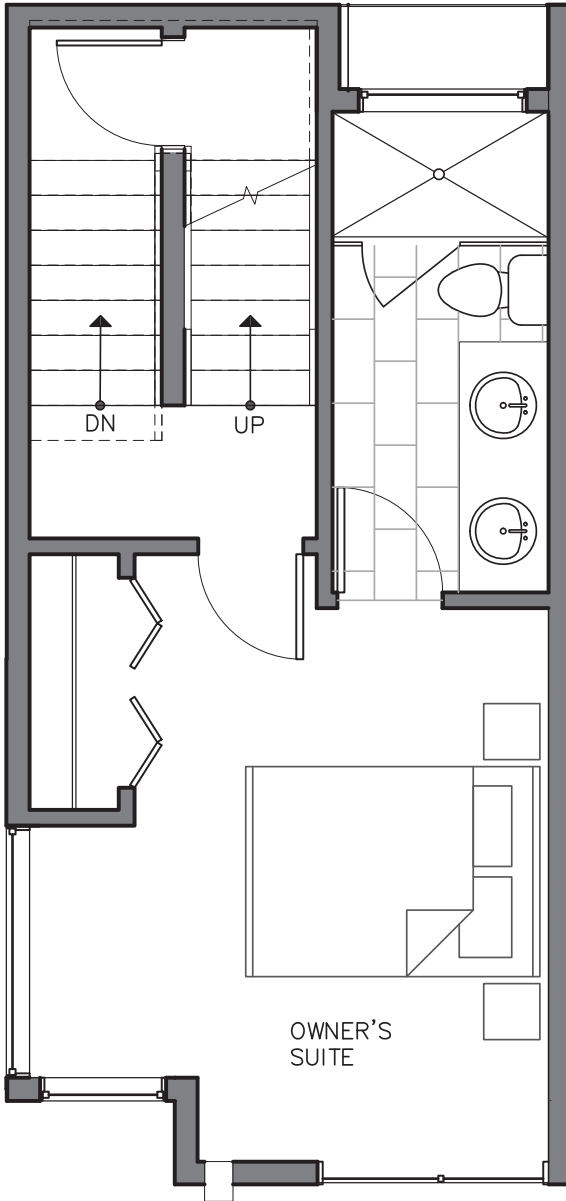

RYDEN

Crown Hill

8511A 16TH AVE NW

SEATTLE, WA 98117

FIRST FLOOR

SECOND FLOOR

PID: 448

RYDEN

Crown Hill

8511A 16TH AVE NW

SEATTLE, WA 98117

THIRD FLOOR

ROOF DECK

N

PID: 448

GREENCITY DEVELOPMENT | AN ISOLA HOMES PREFERRED BUILDER | ISOLAHOMES.COM | 206.960.4000

Disclaimer: Floor plans and site plans are for illustrative purposes only. In a continuing effort to improve products and designs, final construction elevations, square footages, floor plans and/or materials and colors may vary. Buyer to verify to their own satisfaction.