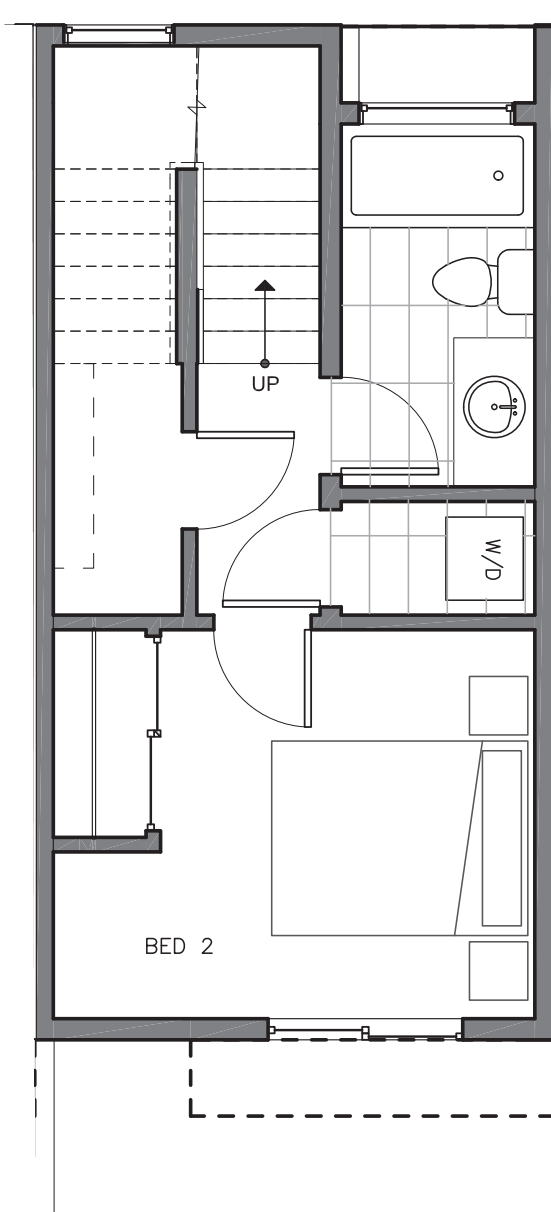

# 8511B 16TH AVE NW

SEATTLE, WA 98117

FIRST FLOOR

SECOND FLOOR

PID: 448

THIRD  
FLOOR

ROOF  
DECK

PID: 448