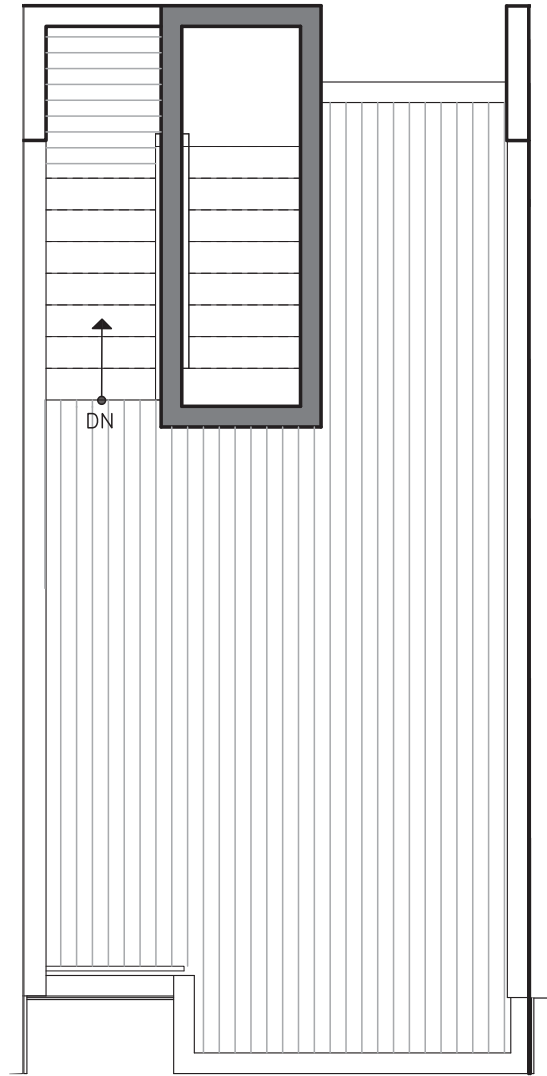

# 8511B 16TH AVE NW

SEATTLE, WA 98117

FIRST FLOOR

SECOND FLOOR

PID: 448

THIRD  
FLOOR

ROOF  
DECK

PID: 448