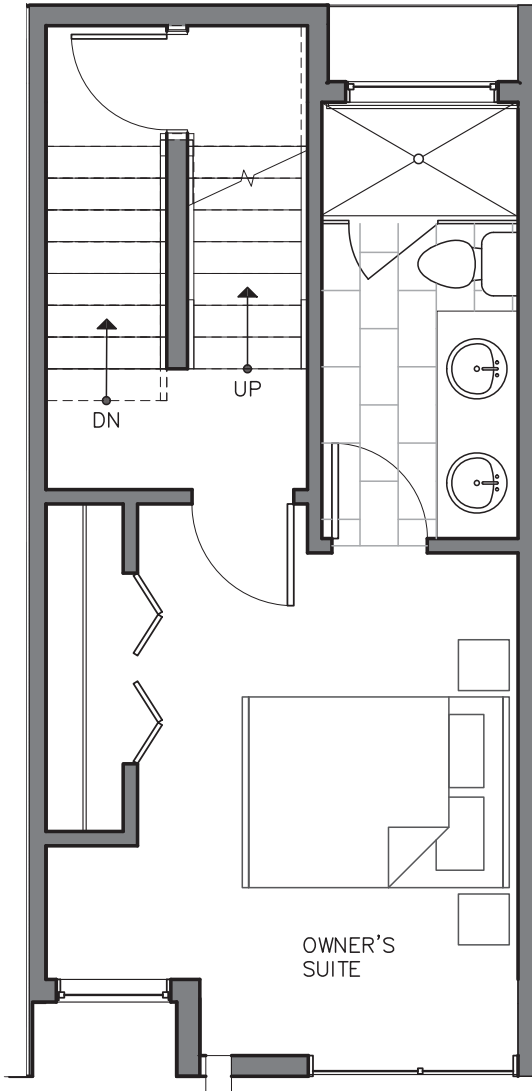

# 8511B 16TH AVE NW

SEATTLE, WA 98117

FIRST FLOOR

SECOND FLOOR

PID: 448

THIRD  
FLOOR

ROOF  
DECK

PID: 448