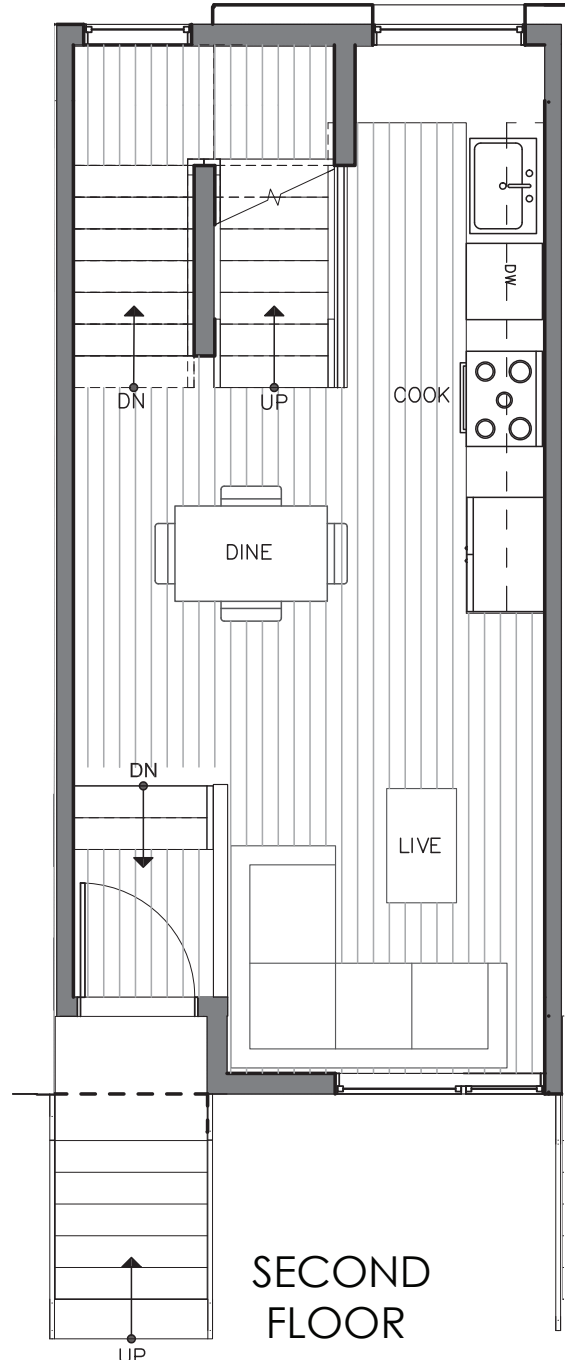

# 8511B 16TH AVE NW

SEATTLE, WA 98117

FIRST FLOOR

SECOND FLOOR

PID: 448

THIRD  
FLOOR

ROOF  
DECK

PID: 448