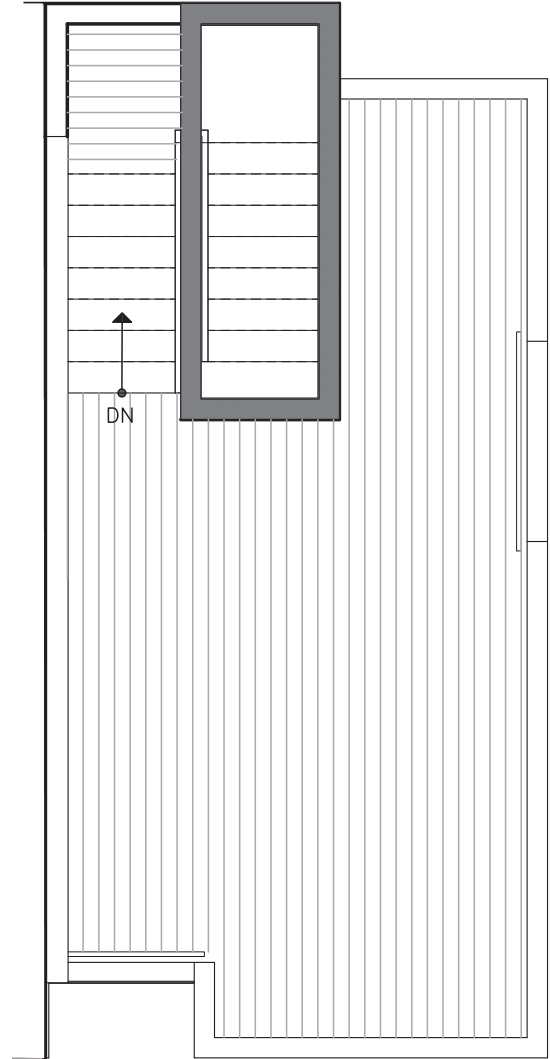

RYDEN

Crown Hill

8511C 16TH AVE NW

SEATTLE, WA 98117

FIRST FLOOR

SECOND FLOOR

→ N

PID: 448

RYDEN

Crown Hill

8511C 16TH AVE NW

SEATTLE, WA 98117

THIRD FLOOR

ROOF DECK

PID: 448