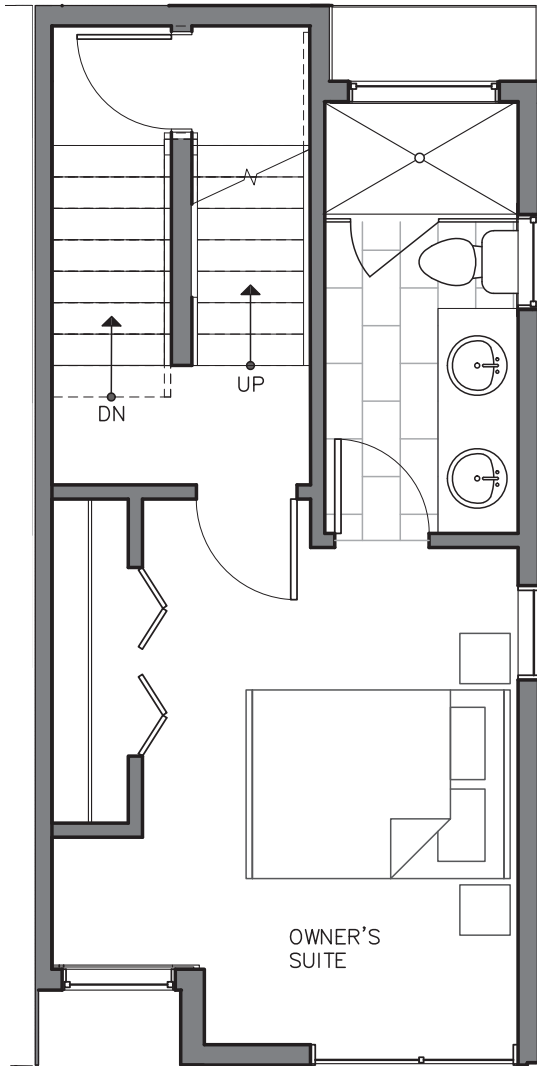

RYDEN

Crown Hill

8511C 16TH AVE NW

SEATTLE, WA 98117

FIRST FLOOR

SECOND FLOOR

→ N

PID: 448

RYDEN

Crown Hill

8511C 16TH AVE NW

SEATTLE, WA 98117

THIRD FLOOR

ROOF DECK

PID: 448