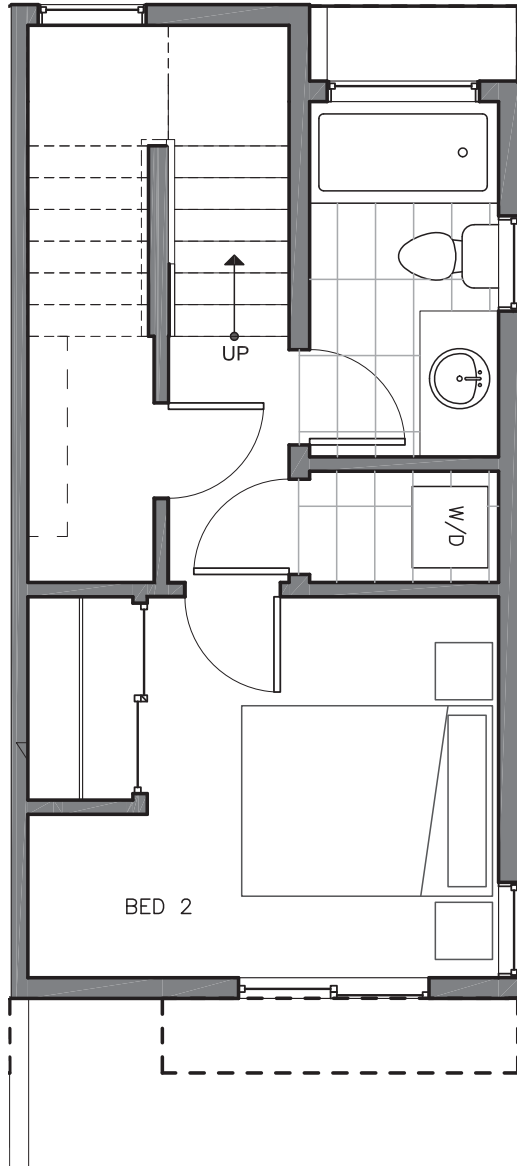

RYDEN

Crown Hill

8511C 16TH AVE NW

SEATTLE, WA 98117

FIRST FLOOR

SECOND FLOOR

→ N

PID: 448

RYDEN

Crown Hill

8511C 16TH AVE NW

SEATTLE, WA 98117

THIRD FLOOR

ROOF DECK

PID: 448