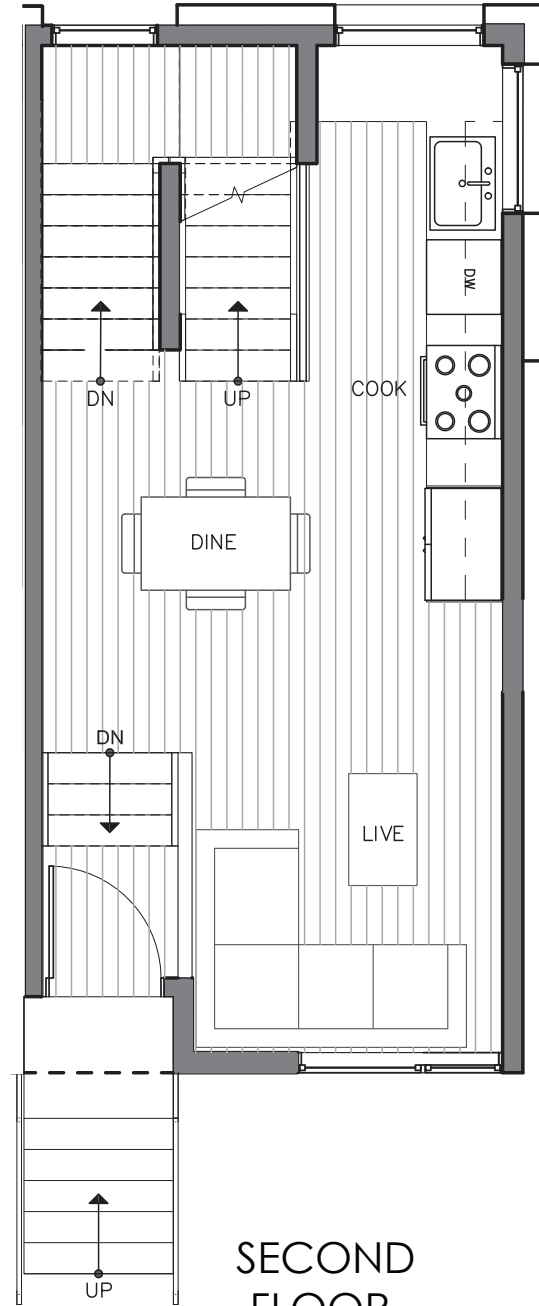

RYDEN

Crown Hill

8511C 16TH AVE NW

SEATTLE, WA 98117

FIRST FLOOR

SECOND FLOOR

→ N

PID: 448

RYDEN

Crown Hill

8511C 16TH AVE NW

SEATTLE, WA 98117

THIRD FLOOR

ROOF DECK

PID: 448