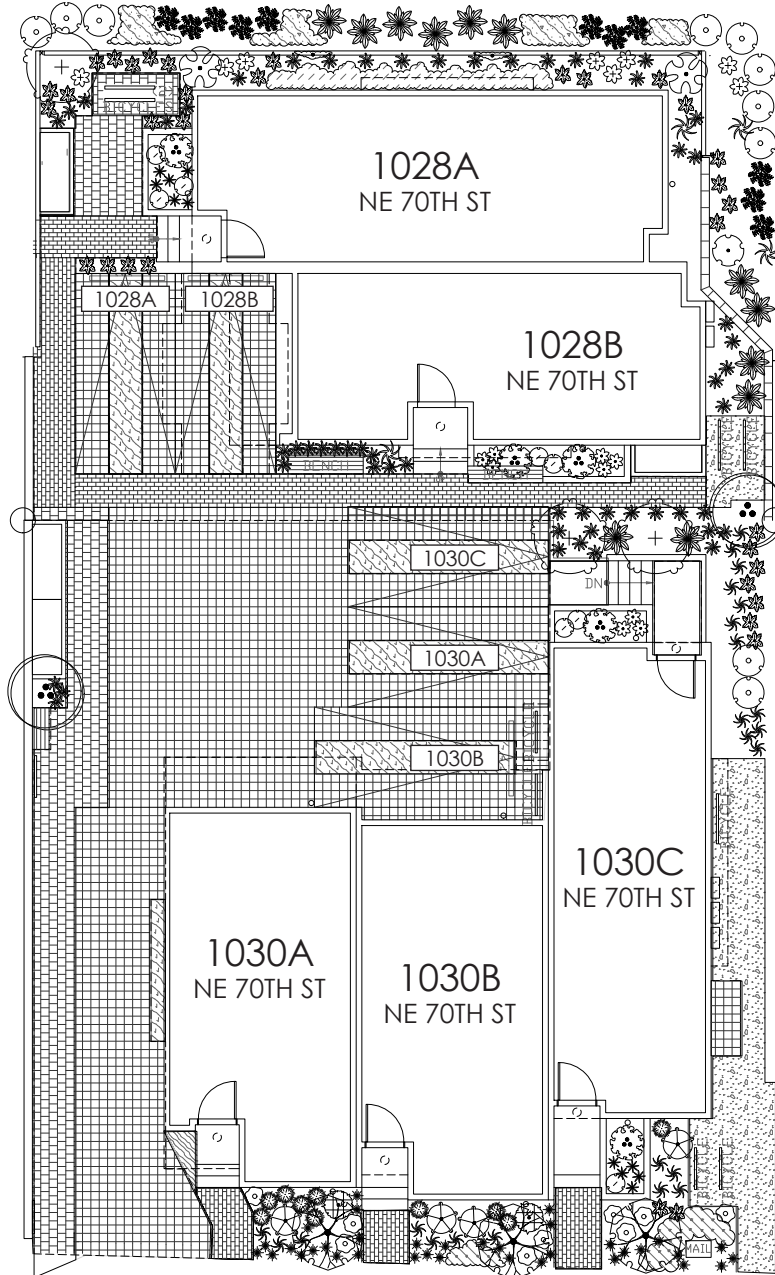

SOPRIS ON 70TH SITE MAP

ROOSEVELT | 1028 - 1030 NE 70TH ST, SEATTLE, WA 98115
LOCATED ON NE 70TH ST WEST OF 12TH AVE NE
GROSS SQUARE FOOTAGE RANGES FROM 1,572 - 1,710

NE 70TH ST

PID: 468