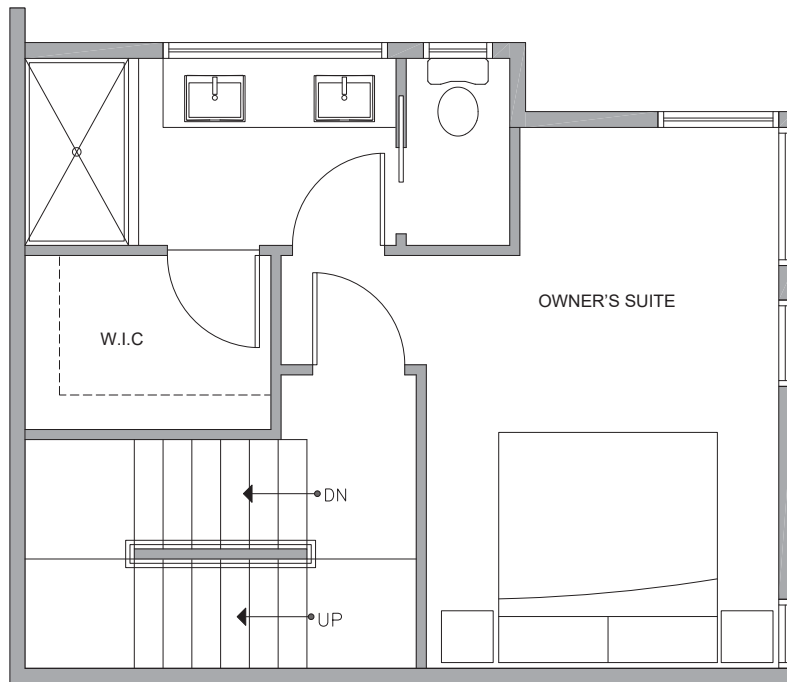

4727A 32ND AVE S

SEATTLE, WA 98118

1,295

2

1.75

FIRST FLOOR

SECOND FLOOR

→ N

4727A 32ND AVE S

SEATTLE, WA 98118

1,295

2

1.75

THIRD FLOOR

ROOF DECK

→ N