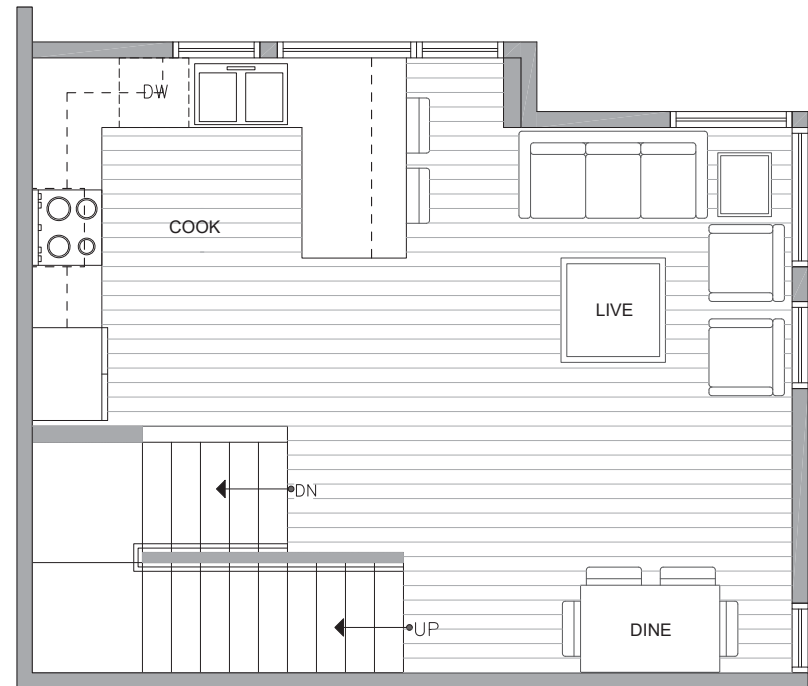

4727A 32ND AVE S

SEATTLE, WA 98118

1,295

2

1.75

FIRST FLOOR

SECOND FLOOR

→ N

4727A 32ND AVE S

SEATTLE, WA 98118

1,295

2

1.75

THIRD FLOOR

ROOF DECK

→ N