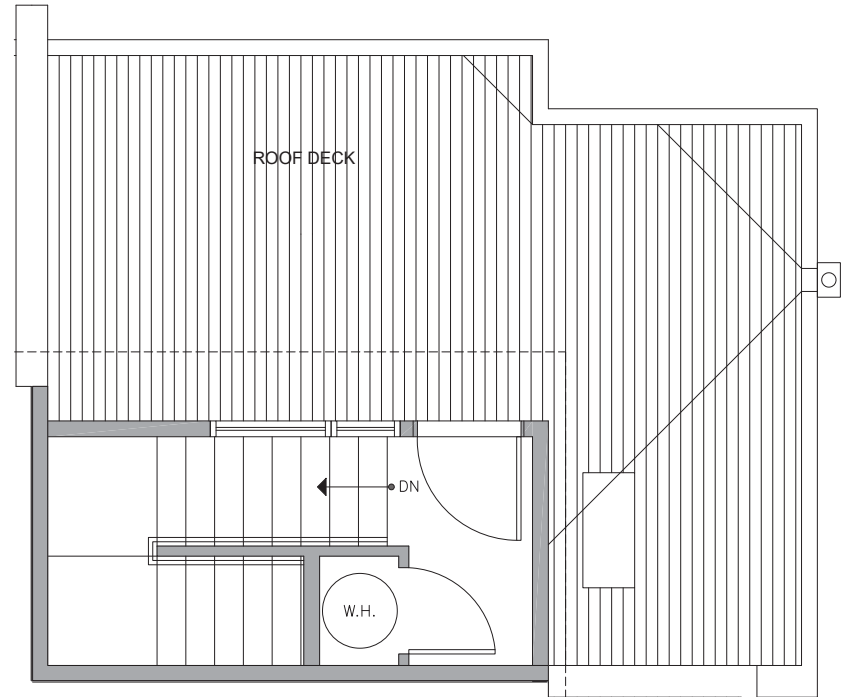

4727A 32ND AVE S

SEATTLE, WA 98118

1,295

2

1.75

THIRD FLOOR

ROOF DECK

→ N