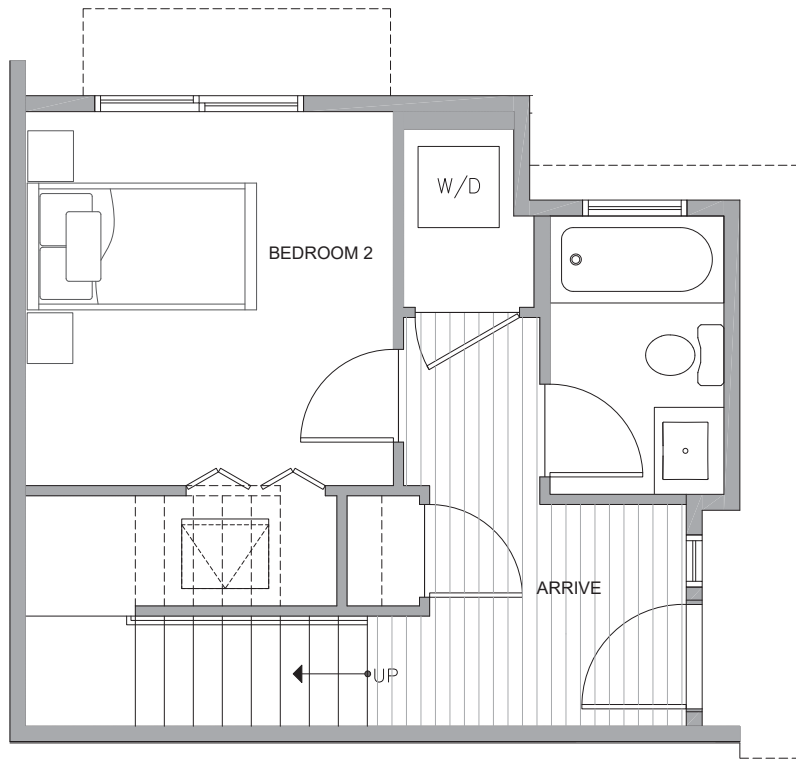

4727A 32ND AVE S

SEATTLE, WA 98118

1,295

2

1.75

FIRST FLOOR

SECOND FLOOR

→ N

4727A 32ND AVE S

SEATTLE, WA 98118

1,295

2

1.75

THIRD FLOOR

ROOF DECK

→ N