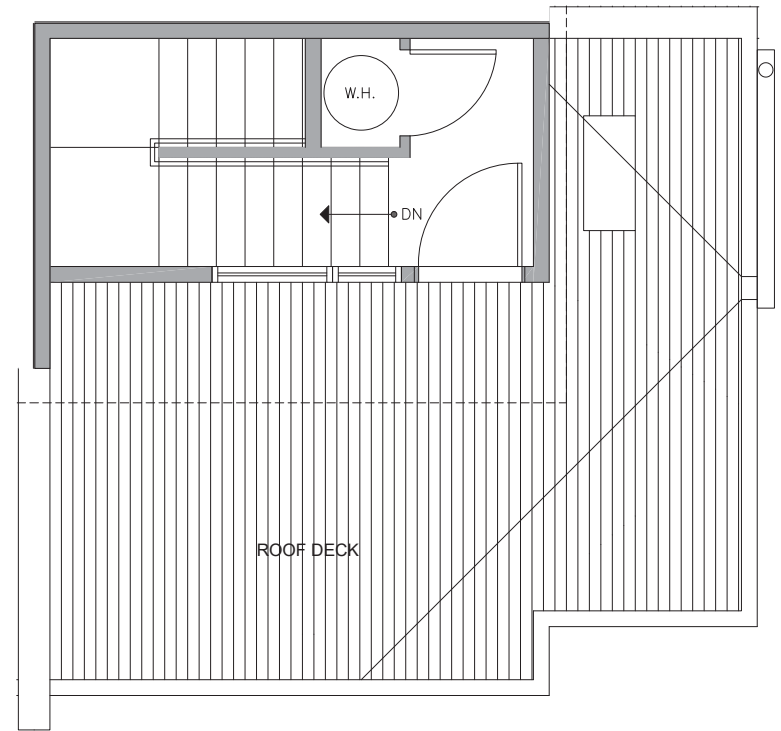

4727B 32ND AVE S

SEATTLE, WA 98118

1,290

2

1.75

FIRST FLOOR

SECOND FLOOR

PID: 451

4727B 32ND AVE S

SEATTLE, WA 98118

1,290

2

1.75

THIRD
FLOOR

ROOF
DECK

PID: 451