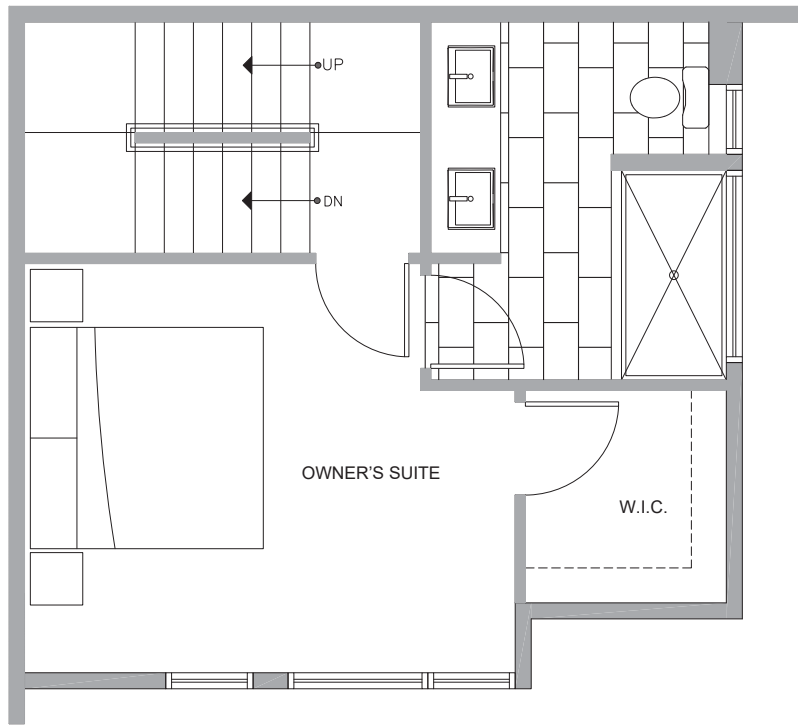

4727B 32ND AVE S

SEATTLE, WA 98118

1,290

2

1.75

FIRST FLOOR

SECOND FLOOR

PID: 451

4727B 32ND AVE S

SEATTLE, WA 98118

1,290

2

1.75

THIRD
FLOOR

ROOF
DECK

PID: 451