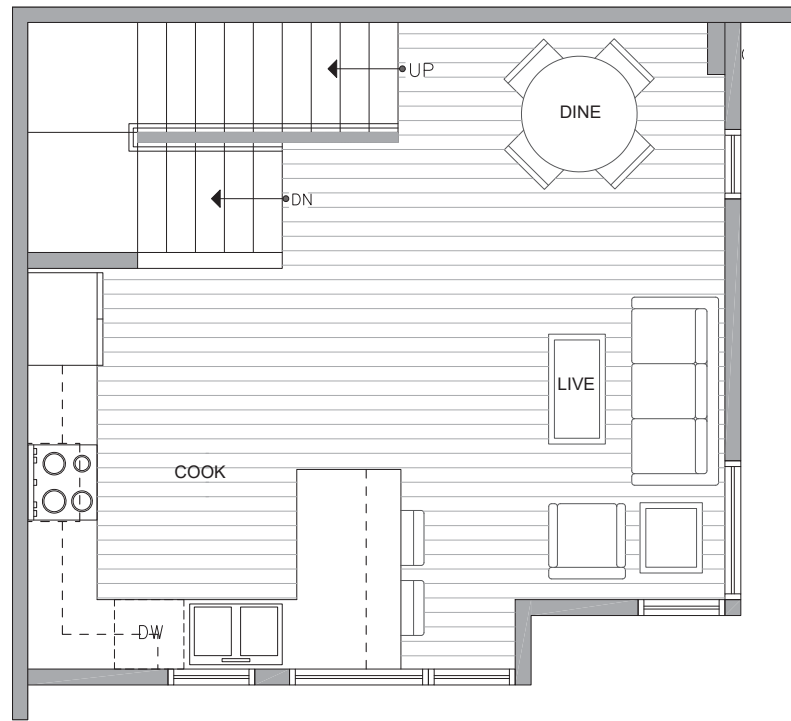

4727B 32ND AVE S

SEATTLE, WA 98118

1,290

2

1.75

FIRST FLOOR

SECOND FLOOR

PID: 451

4727B 32ND AVE S

SEATTLE, WA 98118

1,290

2

1.75

THIRD
FLOOR

ROOF
DECK

PID: 451