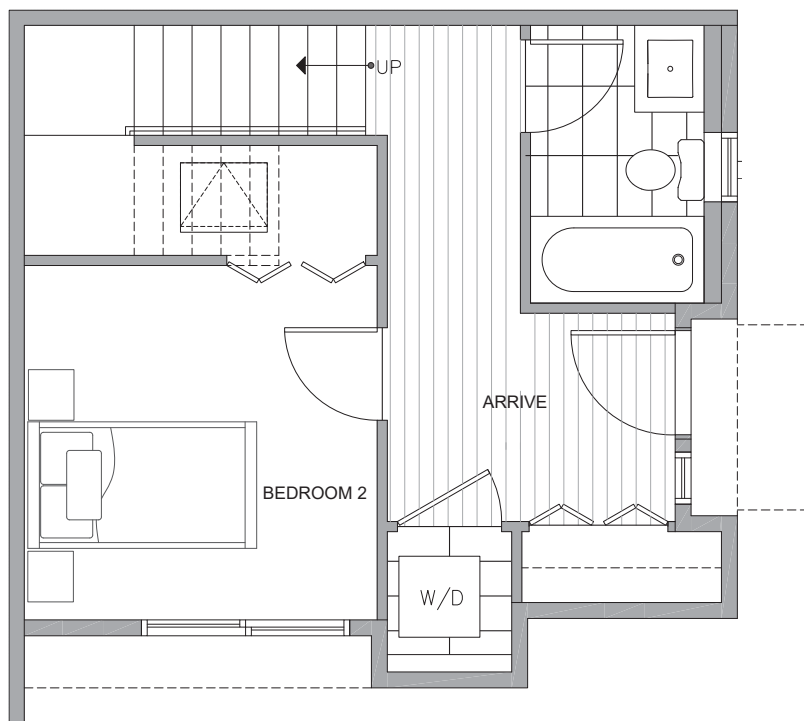

4727B 32ND AVE S

SEATTLE, WA 98118

1,290

2

1.75

FIRST FLOOR

SECOND FLOOR

PID: 451

4727B 32ND AVE S

SEATTLE, WA 98118

1,290

2

1.75

THIRD
FLOOR

ROOF
DECK

PID: 451