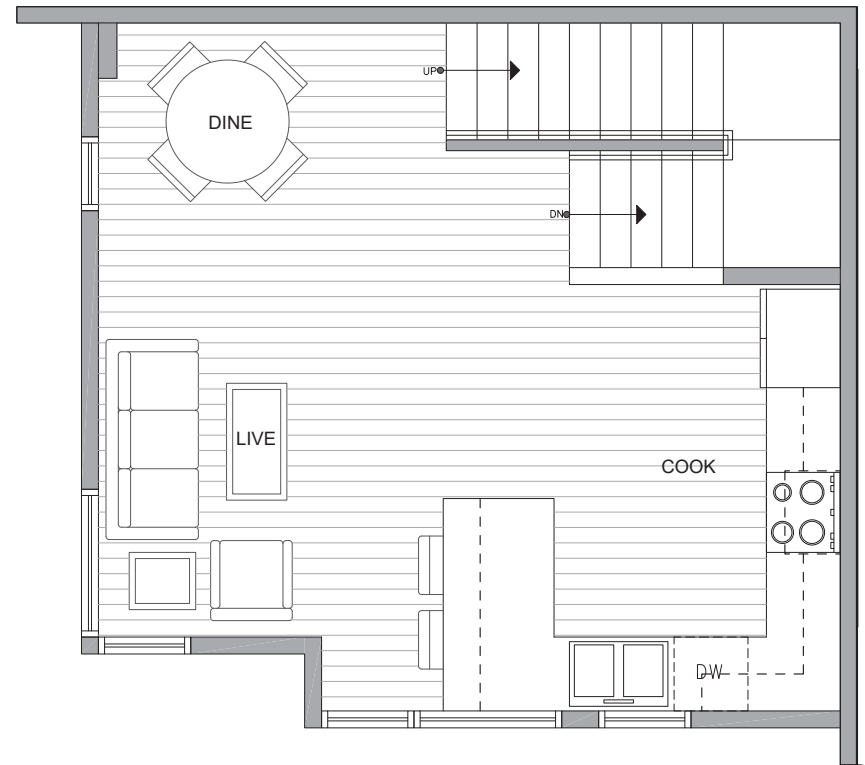

# 4727D 32ND AVE S

SEATTLE, WA 98118

1,290

2

1.75

FIRST FLOOR

SECOND FLOOR

→ N

PID: 451

1,290

2

1.75

THIRD FLOOR

ROOF DECK

PID: 451