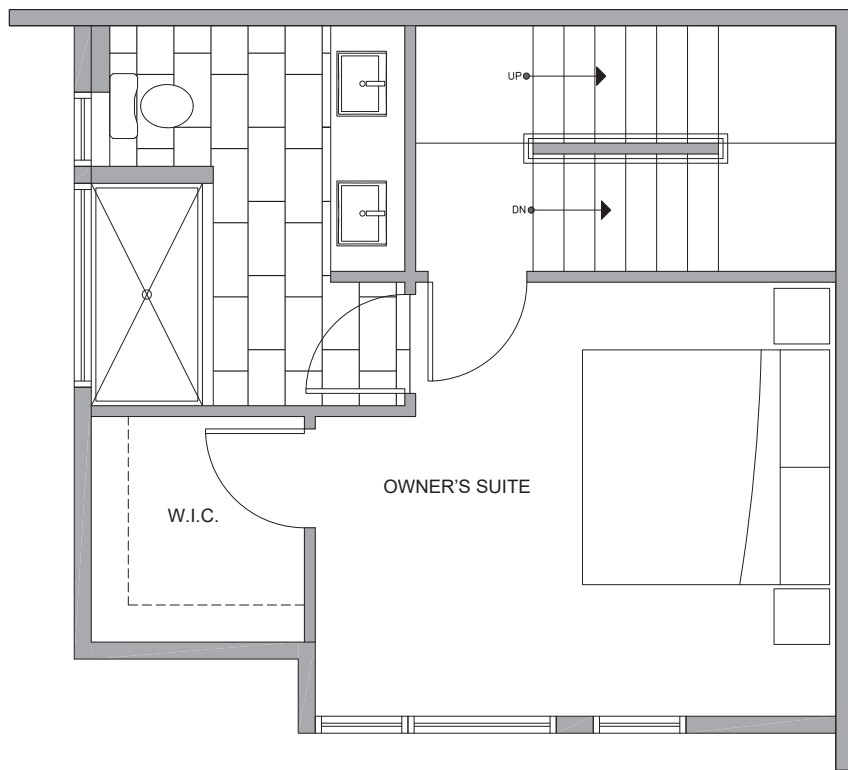

# 4727D 32ND AVE S

SEATTLE, WA 98118

1,290

2

1.75

FIRST FLOOR

SECOND FLOOR

→ N

PID: 451

1,290

2

1.75

THIRD FLOOR

ROOF DECK

PID: 451