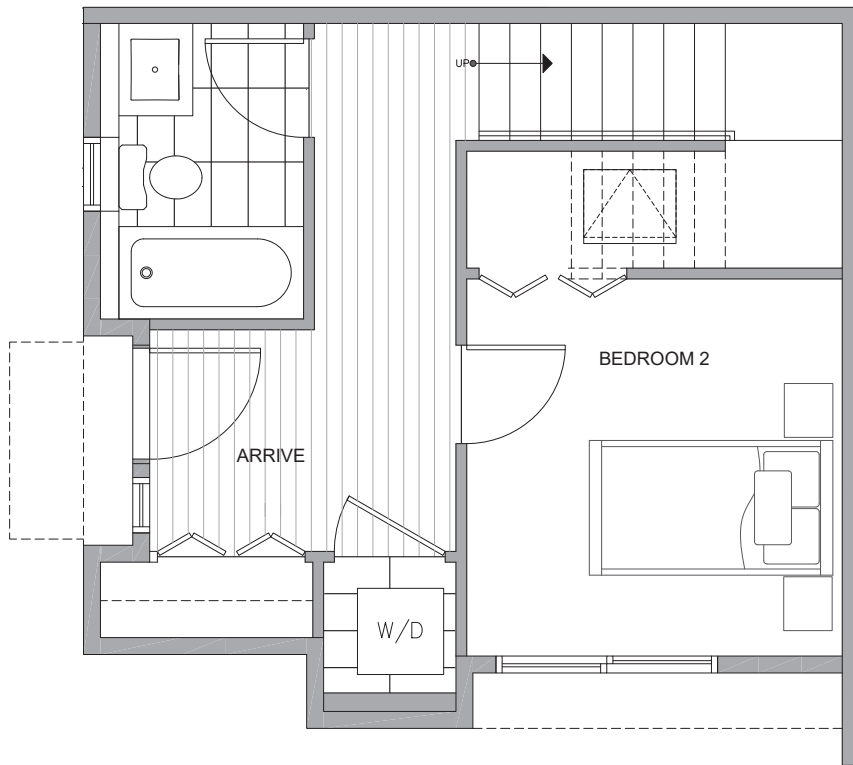

# 4727D 32ND AVE S

SEATTLE, WA 98118

1,290

2

1.75

FIRST FLOOR

SECOND FLOOR

→ N

PID: 451

1,290

2

1.75

THIRD FLOOR

ROOF DECK

PID: 451