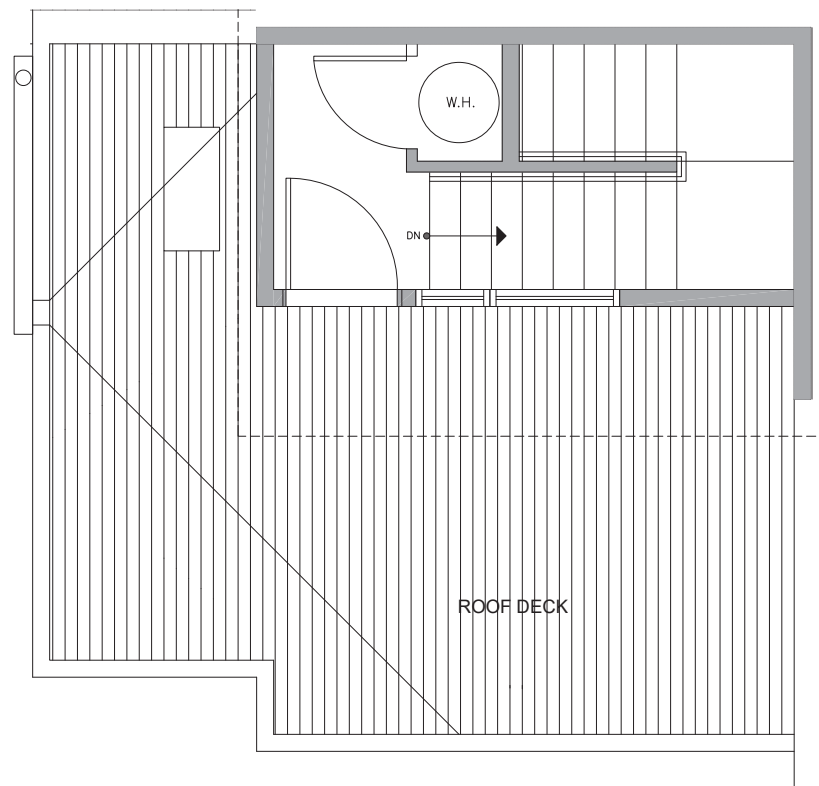

# 4727D 32ND AVE S

SEATTLE, WA 98118

1,290

2

1.75

FIRST FLOOR

SECOND FLOOR

→ N

PID: 451

1,290

2

1.75

THIRD FLOOR

ROOF DECK

PID: 451