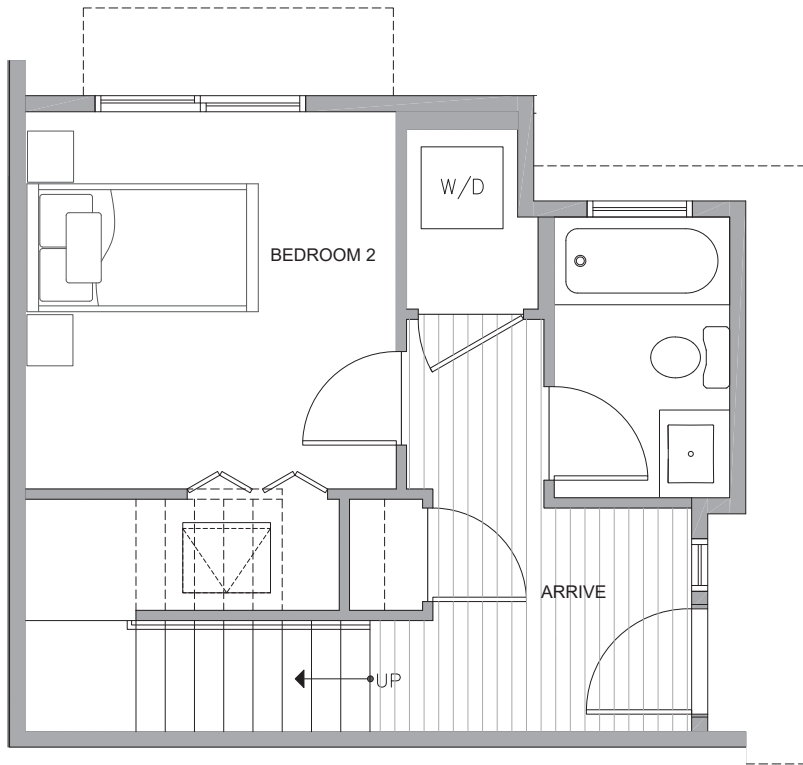

4729A 32ND AVE S

SEATTLE, WA 98118

1,295

2

1.75

FIRST FLOOR

SECOND FLOOR

PID: 451

4729A 32ND AVE S

SEATTLE, WA 98118

1,295

2

1.75

THIRD FLOOR

ROOF DECK

→ N