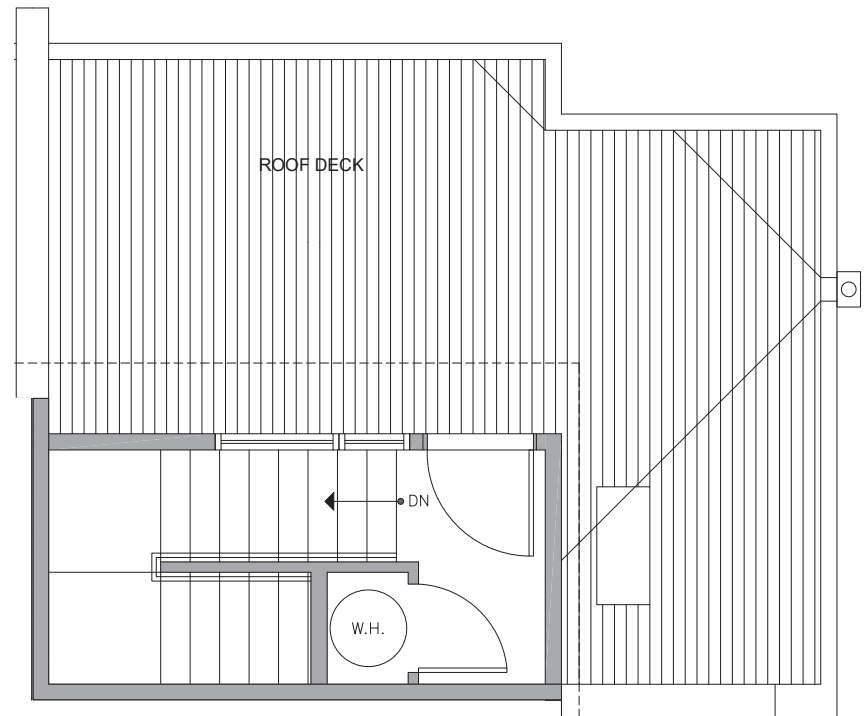

4729A 32ND AVE S

SEATTLE, WA 98118

1,295

2

1.75

FIRST FLOOR

SECOND FLOOR

PID: 451

4729A 32ND AVE S

SEATTLE, WA 98118

1,295

2

1.75

THIRD FLOOR

ROOF DECK

→ N