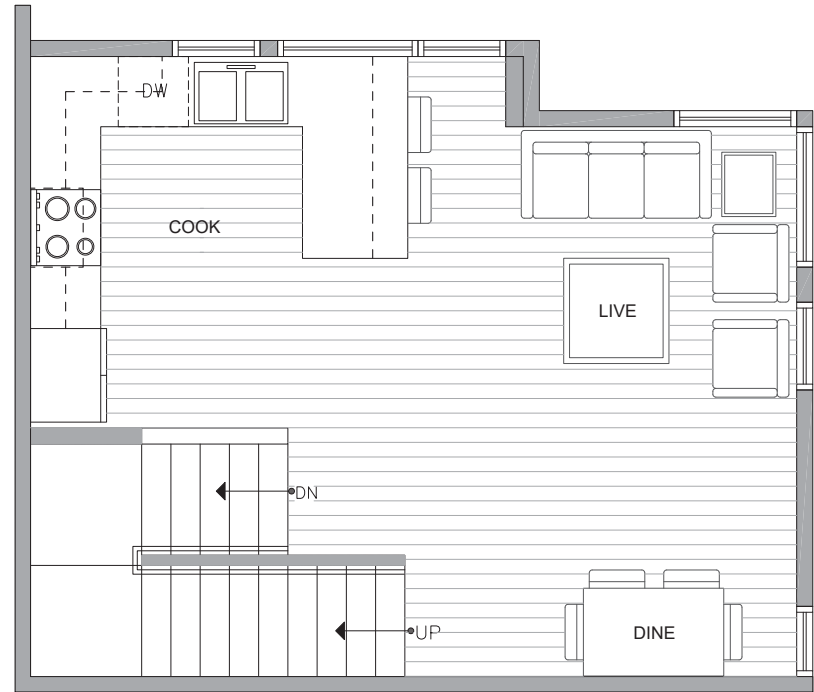

4729A 32ND AVE S

SEATTLE, WA 98118

1,295

2

1.75

FIRST FLOOR

SECOND FLOOR

PID: 451

4729A 32ND AVE S

SEATTLE, WA 98118

1,295

2

1.75

THIRD FLOOR

ROOF DECK

→ N