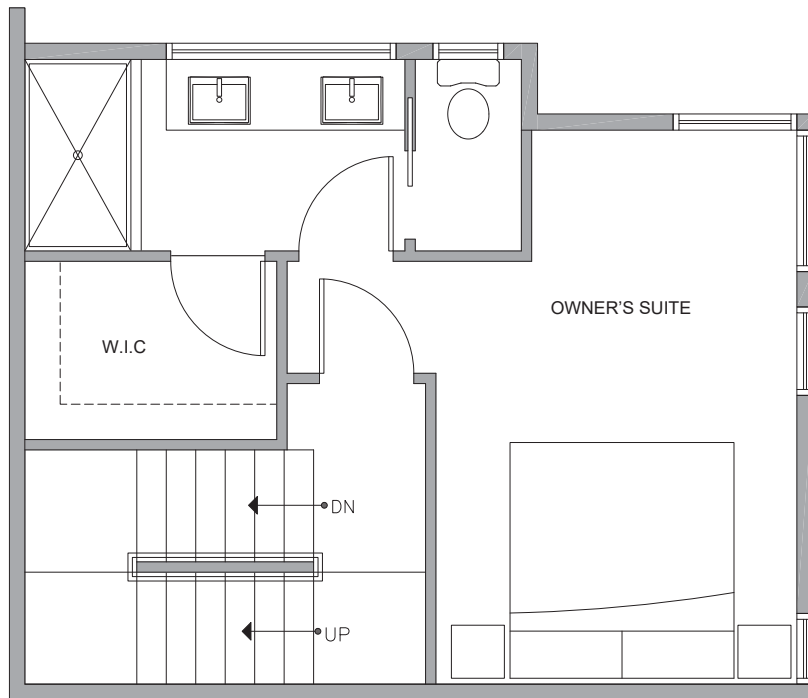

4729A 32ND AVE S

SEATTLE, WA 98118

1,295

2

1.75

FIRST FLOOR

SECOND FLOOR

PID: 451

4729A 32ND AVE S

SEATTLE, WA 98118

1,295

2

1.75

THIRD FLOOR

ROOF DECK

→ N