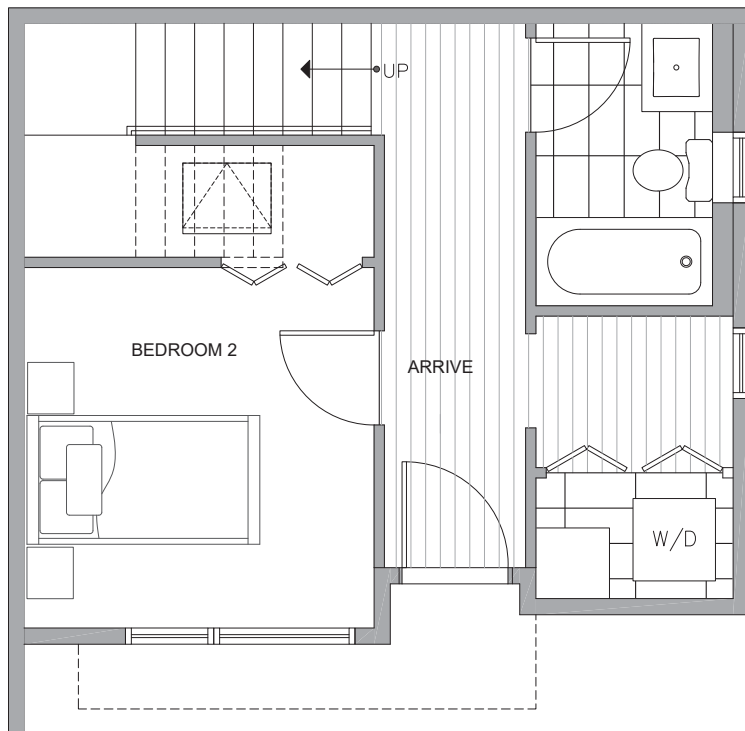

# 4729B 32ND AVE S

SEATTLE, WA 98118

1,282

2

1.75

FIRST FLOOR

SECOND FLOOR

PID: 451

# 4729B 32ND AVE S

SEATTLE, WA 98118

1,282

2

1.75

THIRD FLOOR

ROOF DECK

PID: 451