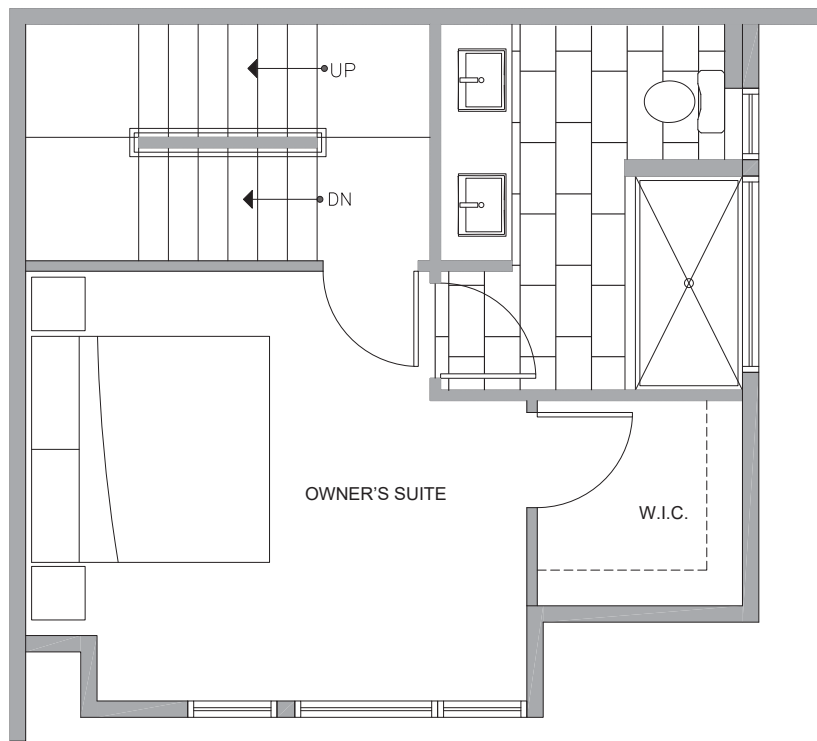

# 4729B 32ND AVE S

SEATTLE, WA 98118

1,282

2

1.75

FIRST FLOOR

SECOND FLOOR

PID: 451

# 4729B 32ND AVE S

SEATTLE, WA 98118

1,282

2

1.75

THIRD FLOOR

ROOF DECK

PID: 451