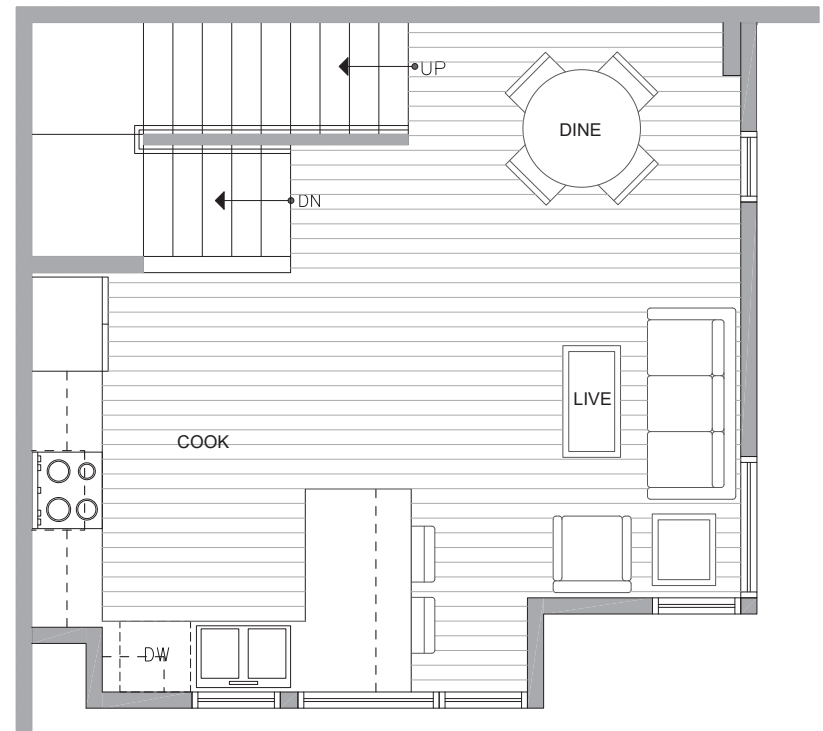

# 4729B 32ND AVE S

SEATTLE, WA 98118

1,282

2

1.75

FIRST FLOOR

SECOND FLOOR

PID: 451

# 4729B 32ND AVE S

SEATTLE, WA 98118

1,282

2

1.75

THIRD FLOOR

ROOF DECK

PID: 451