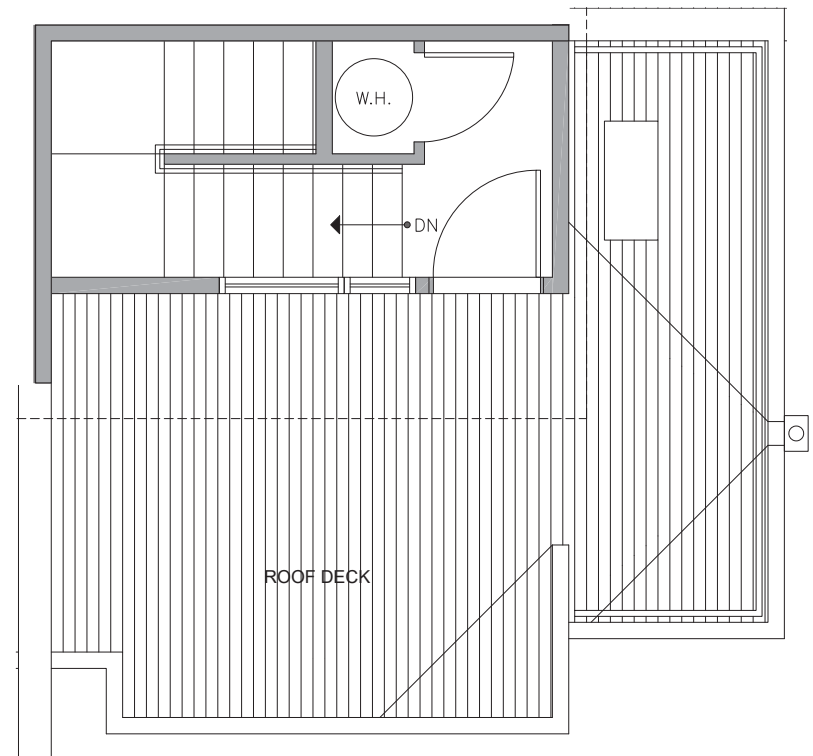

# 4729B 32ND AVE S

SEATTLE, WA 98118

1,282

2

1.75

FIRST FLOOR

SECOND FLOOR

PID: 451

# 4729B 32ND AVE S

SEATTLE, WA 98118

1,282

2

1.75

THIRD FLOOR

ROOF DECK

PID: 451