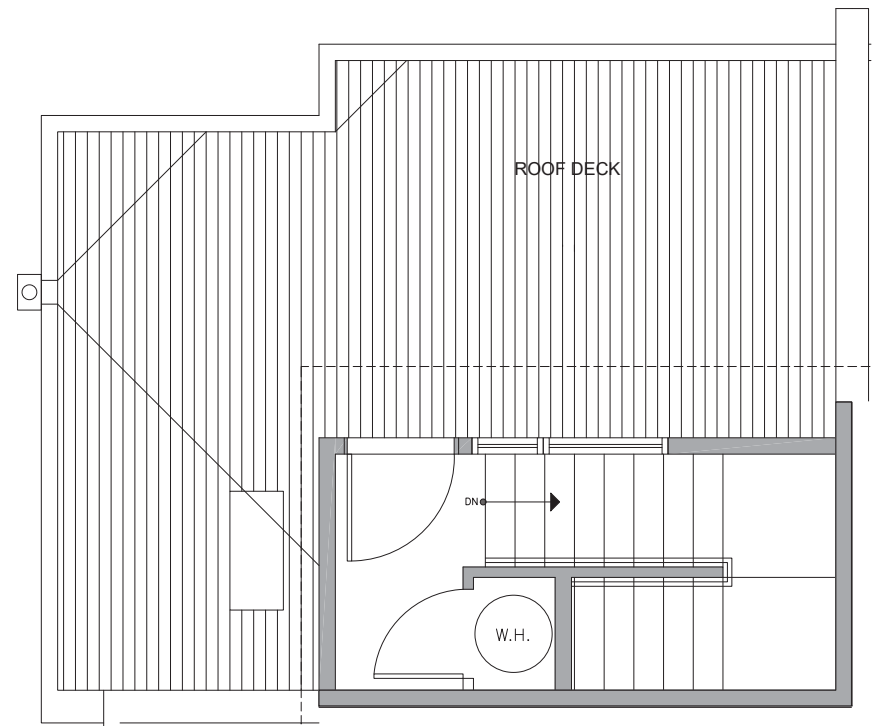

1,295

2

1.75

FIRST FLOOR

SECOND FLOOR

PID: 451

4729C 32ND AVE S

SEATTLE, WA 98118

1,295

2

1.75

THIRD FLOOR

ROOF DECK

→ N

PID: 451