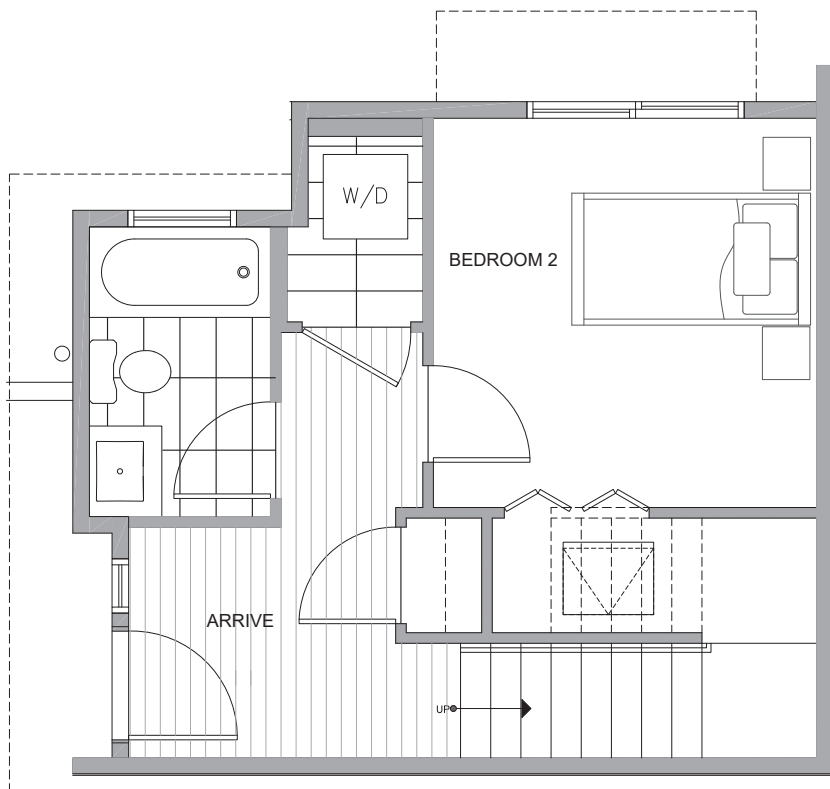

1,295

2

1.75

FIRST FLOOR

SECOND FLOOR

PID: 451

4729C 32ND AVE S

SEATTLE, WA 98118

1,295

2

1.75

THIRD FLOOR

ROOF DECK

→ N

PID: 451