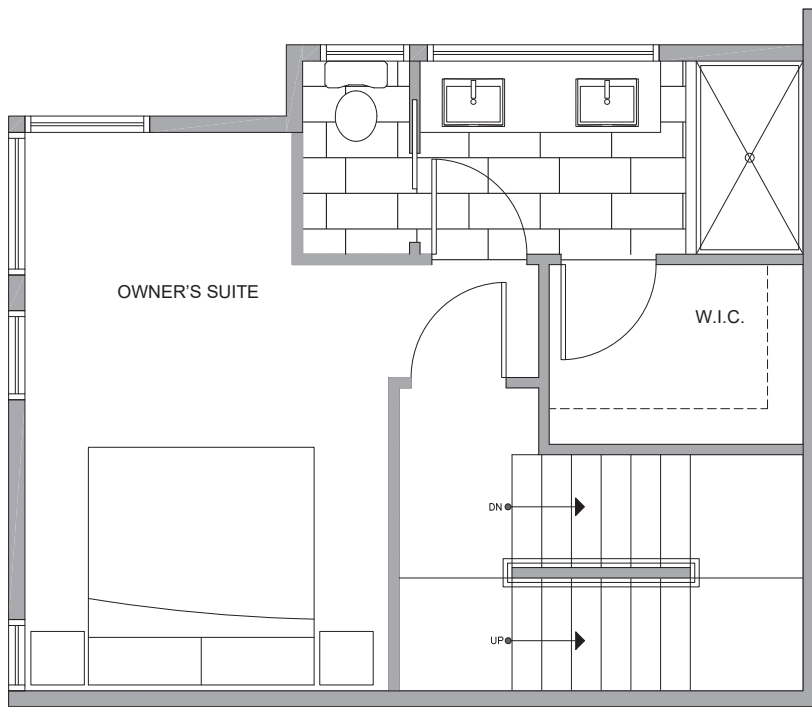

1,295

2

1.75

FIRST FLOOR

SECOND FLOOR

PID: 451

4729C 32ND AVE S

SEATTLE, WA 98118

1,295

2

1.75

THIRD FLOOR

ROOF DECK

→ N

PID: 451