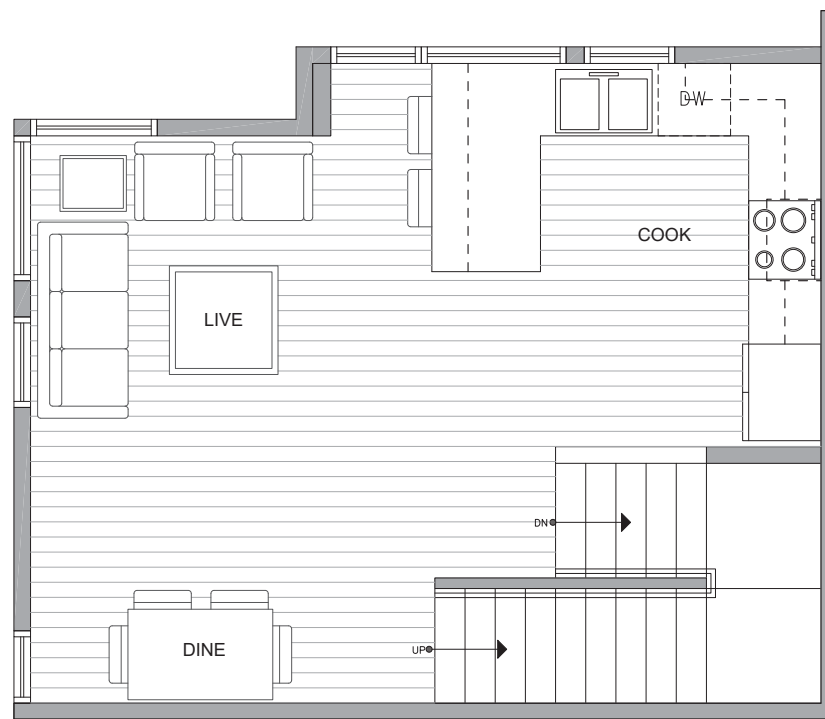

1,295

2

1.75

FIRST FLOOR

SECOND FLOOR

PID: 451

4729C 32ND AVE S

SEATTLE, WA 98118

1,295

2

1.75

THIRD FLOOR

ROOF DECK

→ N

PID: 451