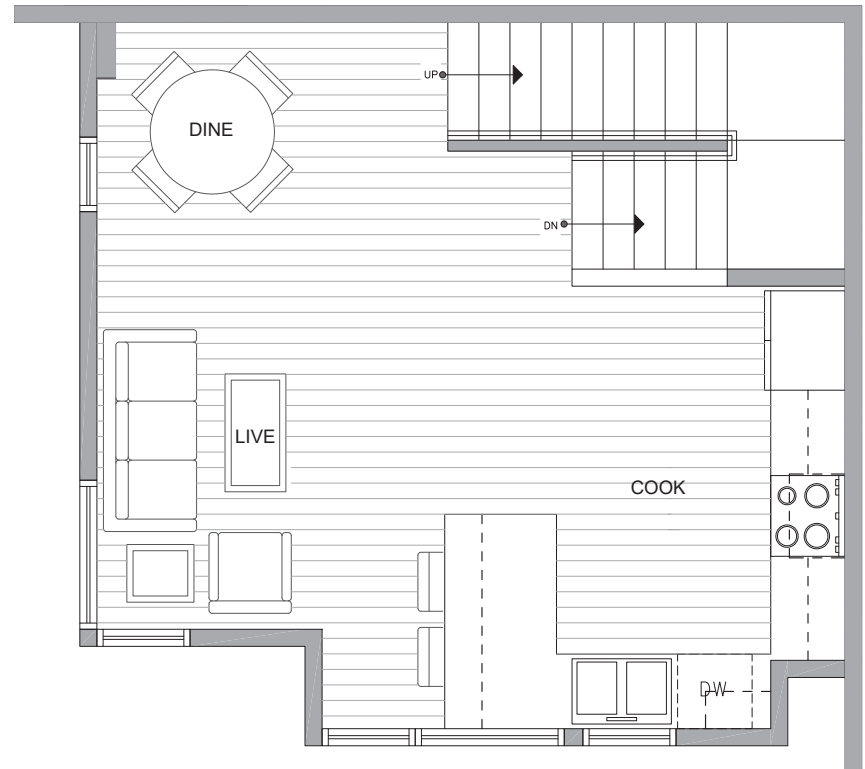

4729D 32ND AVE S

SEATTLE, WA 98118

1,282

2

1.75

FIRST FLOOR

SECOND FLOOR

PID: 451

4729D 32ND AVE S

SEATTLE, WA 98118

1,282

2

1.75

THIRD FLOOR

ROOF DECK

PID: 451