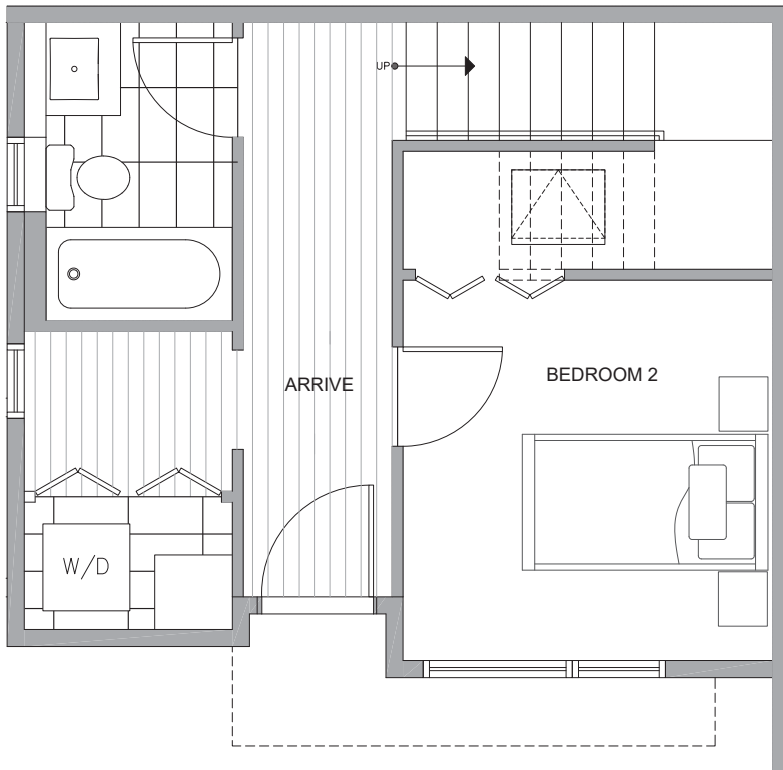

4729D 32ND AVE S

SEATTLE, WA 98118

1,282

2

1.75

FIRST FLOOR

SECOND FLOOR

PID: 451

4729D 32ND AVE S

SEATTLE, WA 98118

1,282

2

1.75

THIRD FLOOR

ROOF DECK

PID: 451