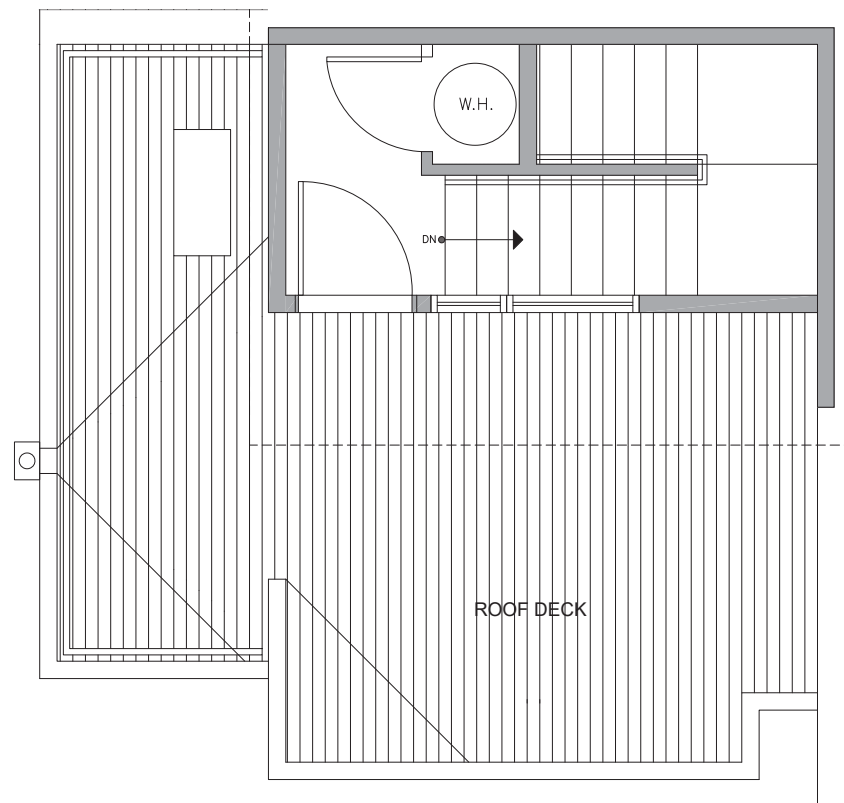

4729D 32ND AVE S

SEATTLE, WA 98118

1,282

2

1.75

FIRST FLOOR

SECOND FLOOR

PID: 451

4729D 32ND AVE S

SEATTLE, WA 98118

1,282

2

1.75

THIRD FLOOR

ROOF DECK

PID: 451