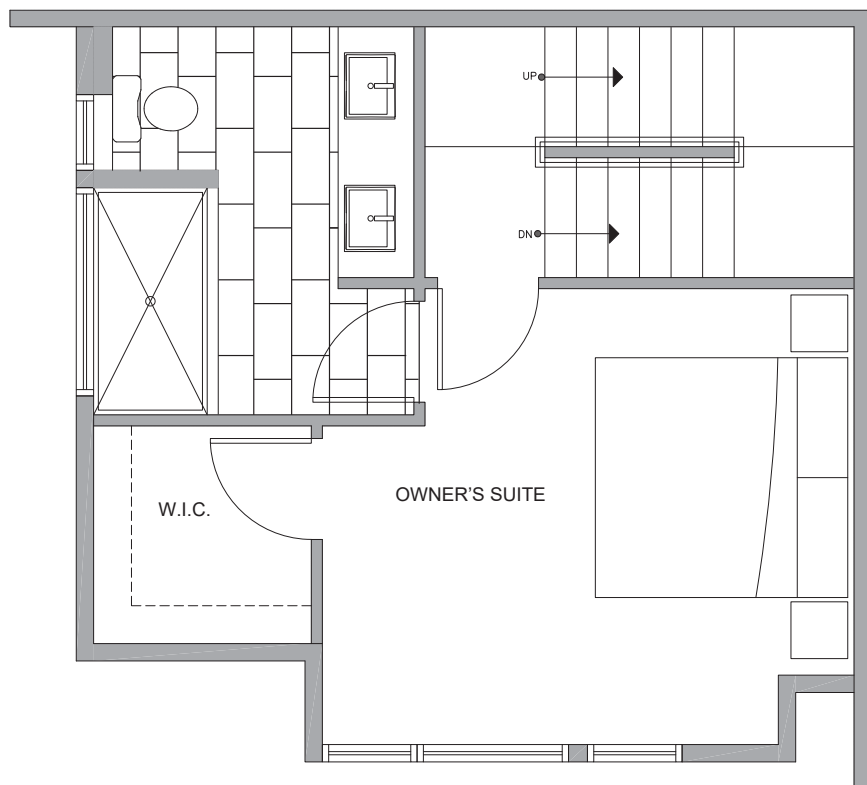

4729D 32ND AVE S

SEATTLE, WA 98118

1,282

2

1.75

FIRST FLOOR

SECOND FLOOR

PID: 451

4729D 32ND AVE S

SEATTLE, WA 98118

1,282

2

1.75

THIRD FLOOR

ROOF DECK

PID: 451