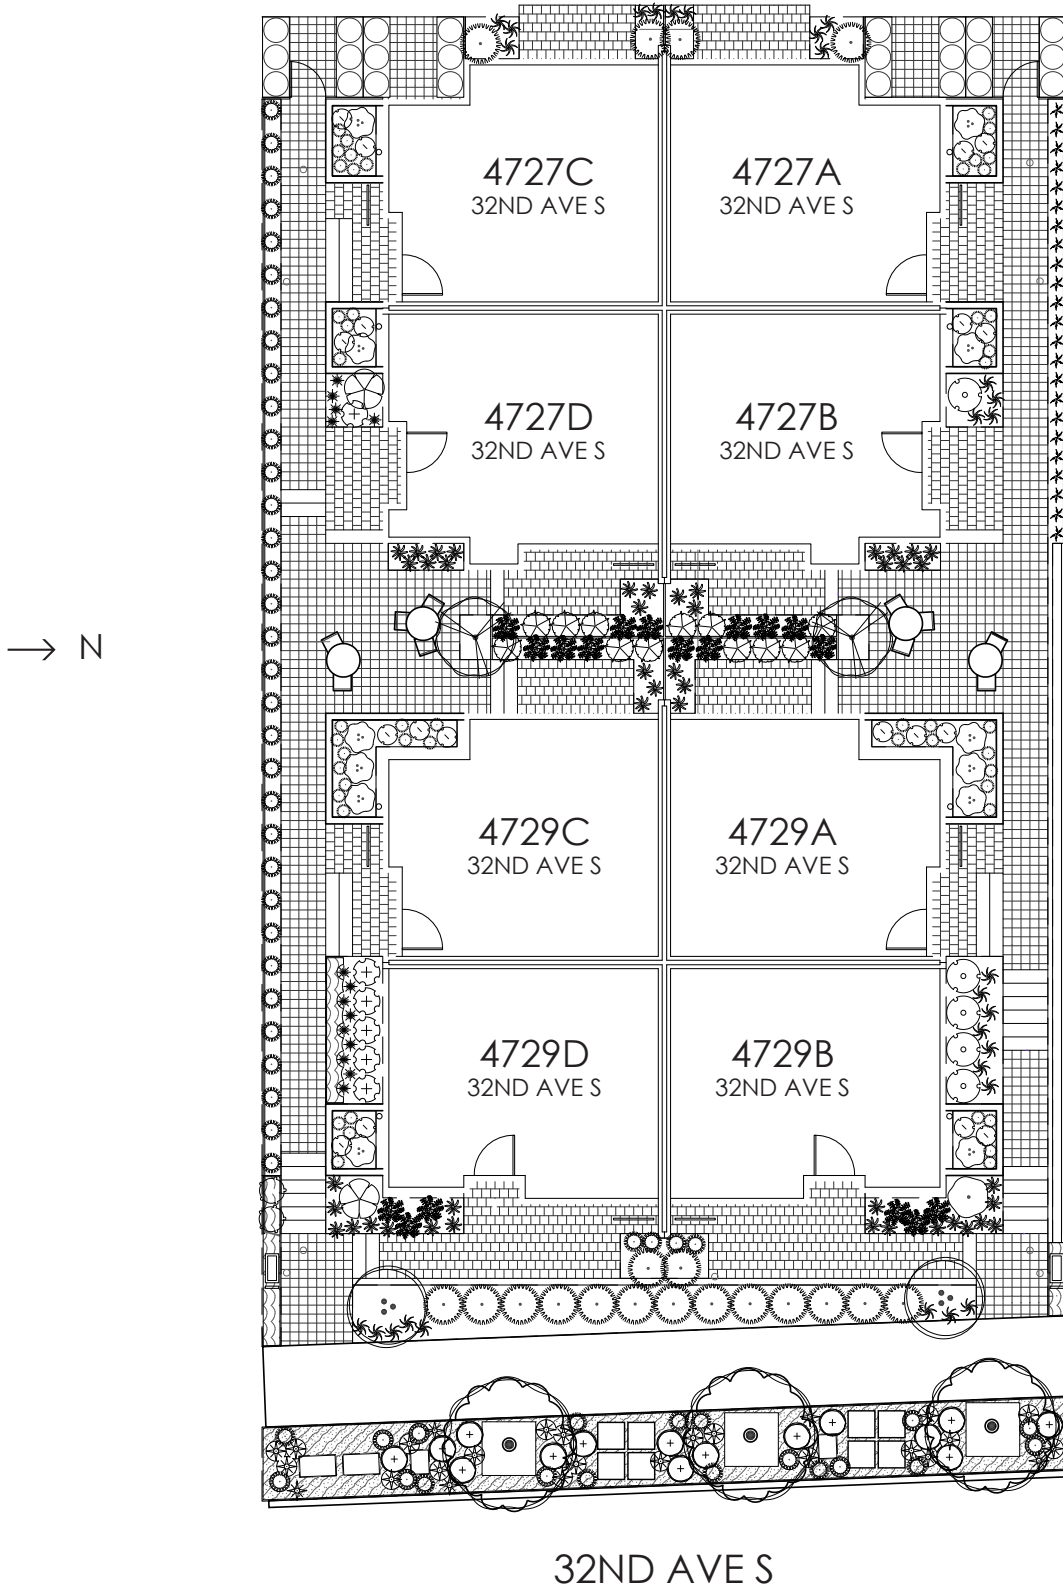

# STERLING SITE MAP

COLUMBIA CITY | 4727 + 4729 32ND AVE S, SEATTLE, WA 98118  
 LOCATED ON 32ND AVE S BETWEEN S ANGELINE ST + S ALASKA ST  
 GROSS SQUARE FOOTAGE RANGES FROM 1,282 - 1,295

PID: 451