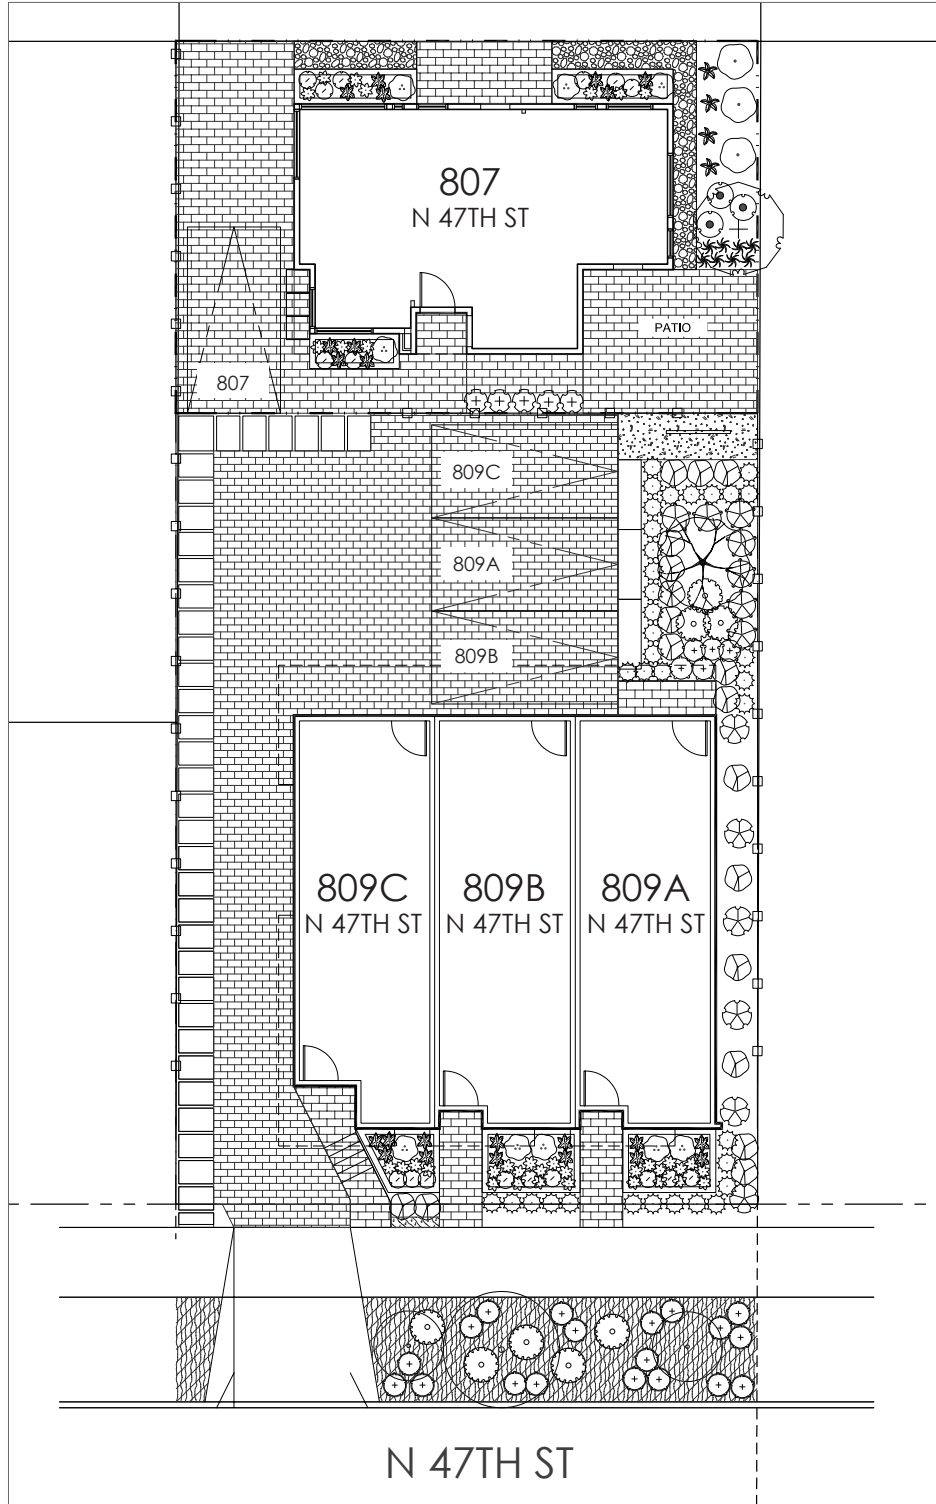

Sunstone

•••• at Fremont

SUNSTONE SITE MAP

FREMONT | 807 + 809 N 47TH ST, SEATTLE, WA 98103
LOCATED ON N 47TH ST BETWEEN AURORA AVE N + LINDEN AVE N

PID: 434

ISOLAHOMES.COM | 206.413.9555 | 13555 SE 36TH ST., SUITE 320, BELLEVUE, WA 98006

Disclaimer: Floor plans and site plans are for illustrative purposes only. In a continuing effort to improve products and designs, final construction elevations, square footages, floor plans and/or materials and colors may vary. Buyer to verify to their own satisfaction.