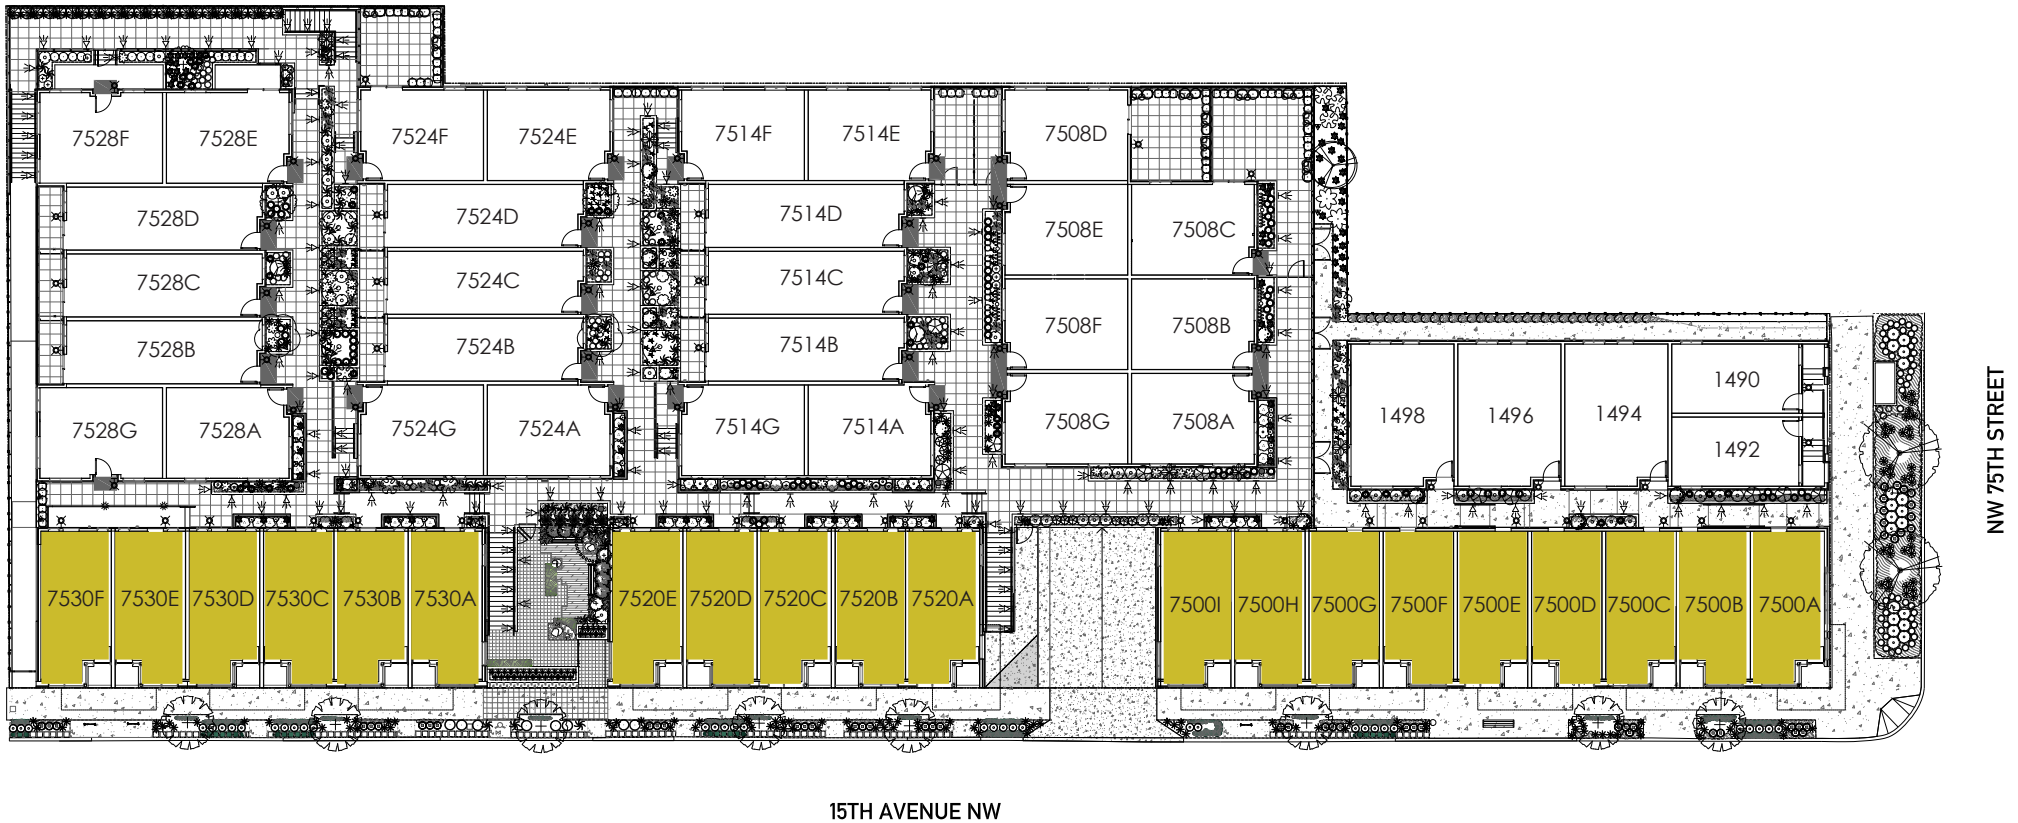

ballard

tälta •

SITE MAP

LISBET FLOOR PLAN

 Shaded units have the Lisbet Floor Plan.

WWW.ISOLAHOMES.COM | 206.413.9555 | 13555 SE 36th ST SUITE 320 BELLEVUE, WA 98006

Disclaimer: Floor plans and site plans are for illustrative purposes only. In a continuing effort to improve products and designs, final construction elevations, square footages, floor plans and/or materials and colors may vary. Buyer to verify to their own satisfaction.