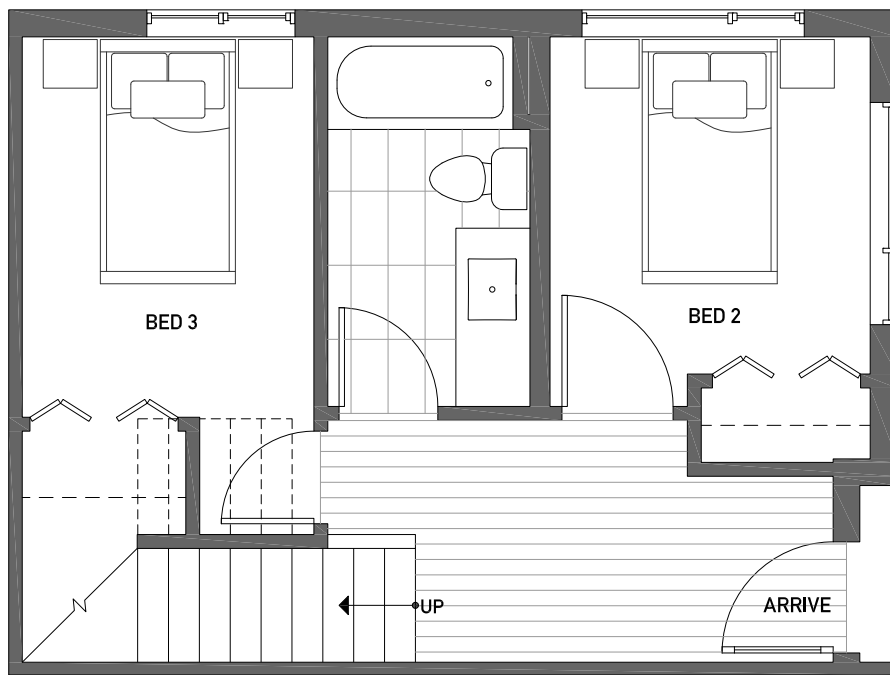

RUNA FLOOR PLAN

1,379 -
1,410

3

1.75

GATED
GARAGE SPACE

FIRST FLOOR

SECOND FLOOR

ballard

tälta •

RUNA FLOOR PLAN

1,379 -
1,410

3

1.75

GATED
GARAGE SPACE

THIRD FLOOR

ROOF DECK