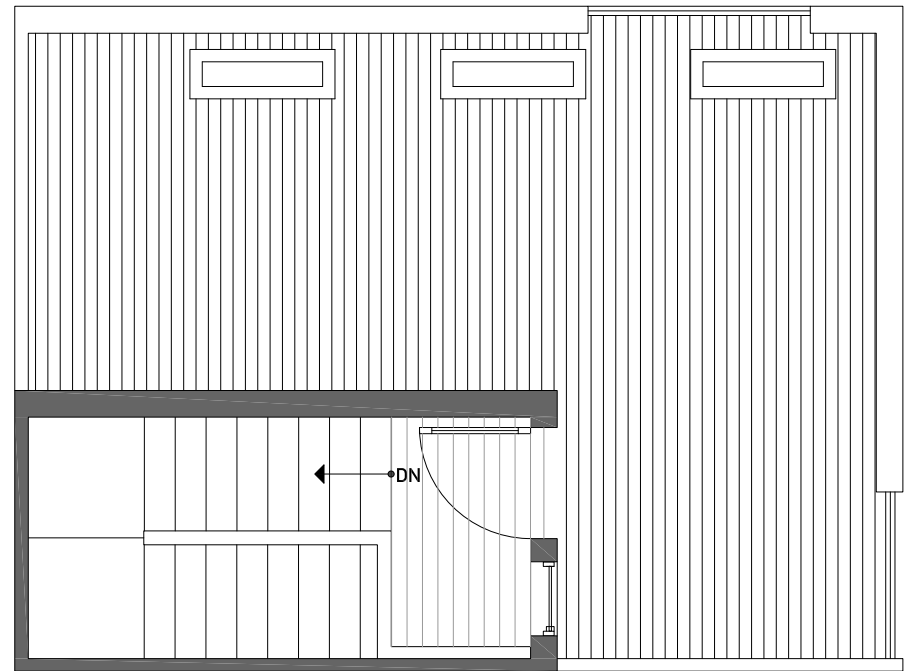

RUNA FLOOR PLAN

1,379 -
1,410

3

1.75

GATED
GARAGE SPACE

FIRST FLOOR

SECOND FLOOR

ballard

tälta •

RUNA FLOOR PLAN

1,379 -
1,410

3

1.75

GATED
GARAGE SPACE

THIRD FLOOR

ROOF DECK

WWW.ISOLAHOMES.COM | 206.413.9555 | 13555 SE 36th ST SUITE 320 BELLEVUE, WA 98006

Disclaimer: Floor plans and site plans are for illustrative purposes only. In a continuing effort to improve products and designs, final construction elevations, square footages, floor plans and/or materials and colors may vary. Buyer to verify to their own satisfaction.