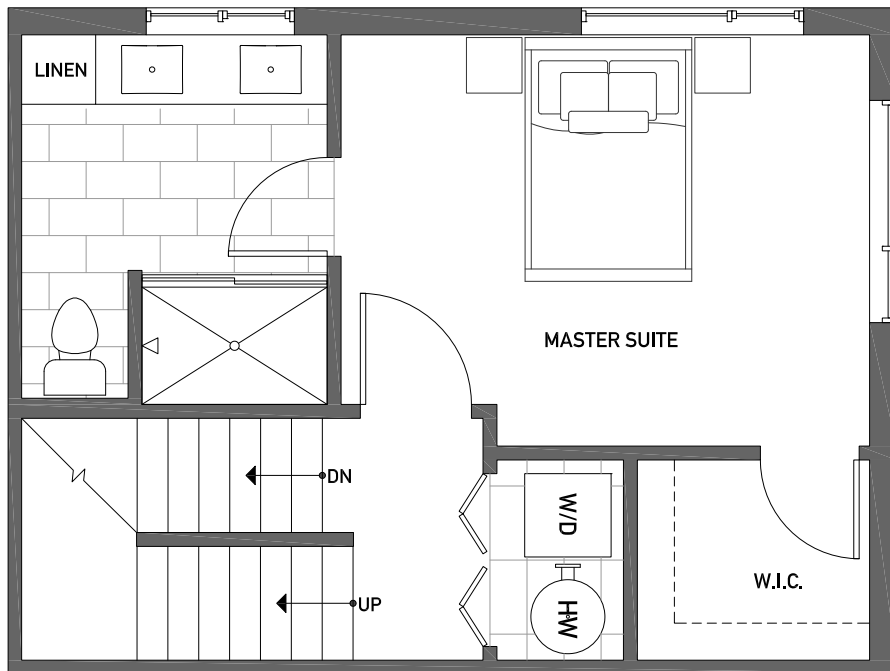

RUNA FLOOR PLAN

1,379 -
1,410

3

1.75

GATED
GARAGE SPACE

FIRST FLOOR

SECOND FLOOR

ballard

tälta •

RUNA FLOOR PLAN

1,379 -
1,410

3

1.75

GATED
GARAGE SPACE

THIRD FLOOR

ROOF DECK

WWW.ISOLAHOMES.COM | 206.413.9555 | 13555 SE 36th ST SUITE 320 BELLEVUE, WA 98006

Disclaimer: Floor plans and site plans are for illustrative purposes only. In a continuing effort to improve products and designs, final construction elevations, square footages, floor plans and/or materials and colors may vary. Buyer to verify to their own satisfaction.