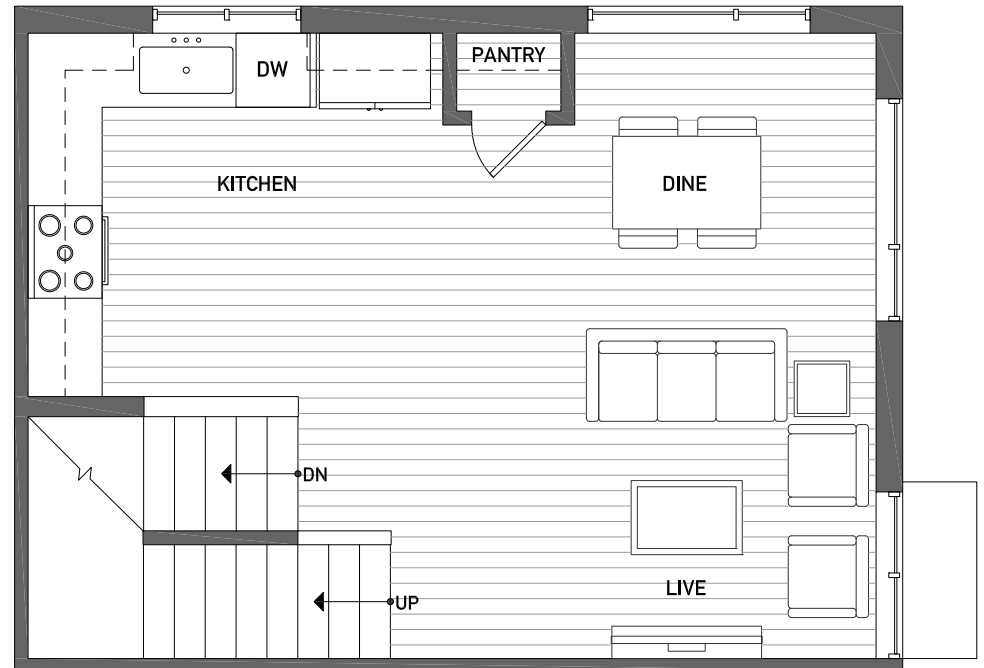

RUNA FLOOR PLAN

1,379 -
1,410

3

1.75

GATED
GARAGE SPACE

FIRST FLOOR

SECOND FLOOR

ballard

tälta •

RUNA FLOOR PLAN

1,379 -
1,410

3

1.75

GATED
GARAGE SPACE

THIRD FLOOR

ROOF DECK