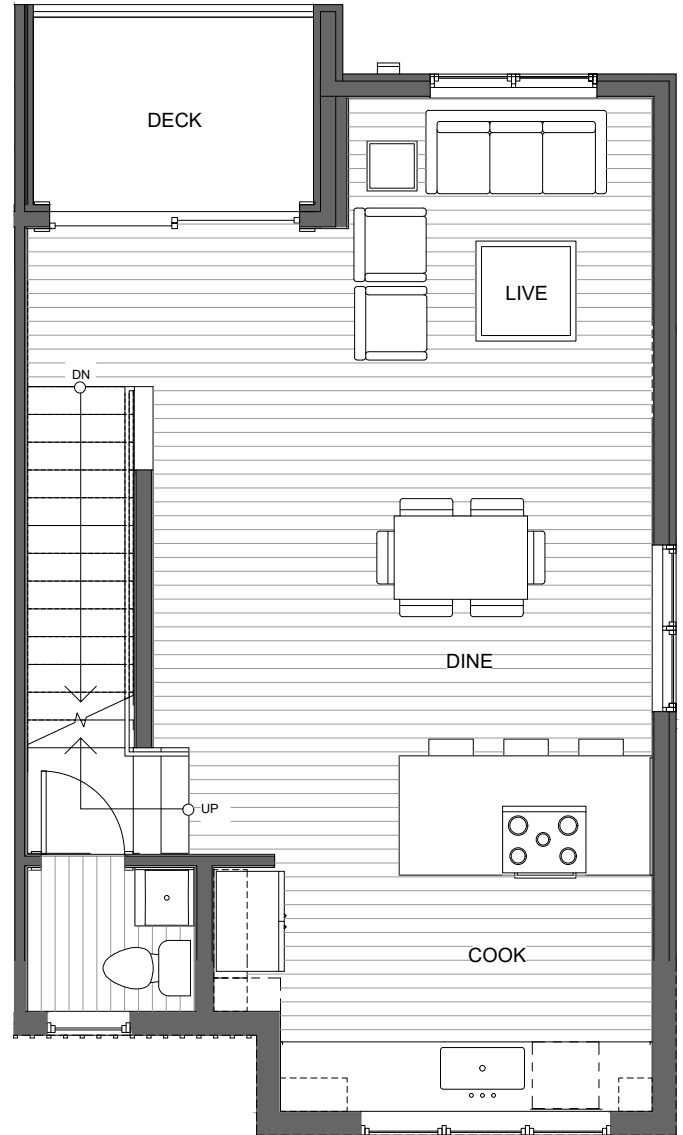

# 1732A NW 62ND ST

SEATTLE, WA 98107

1,573

3

3.25

GARAGE

FIRST FLOOR

SECOND FLOOR