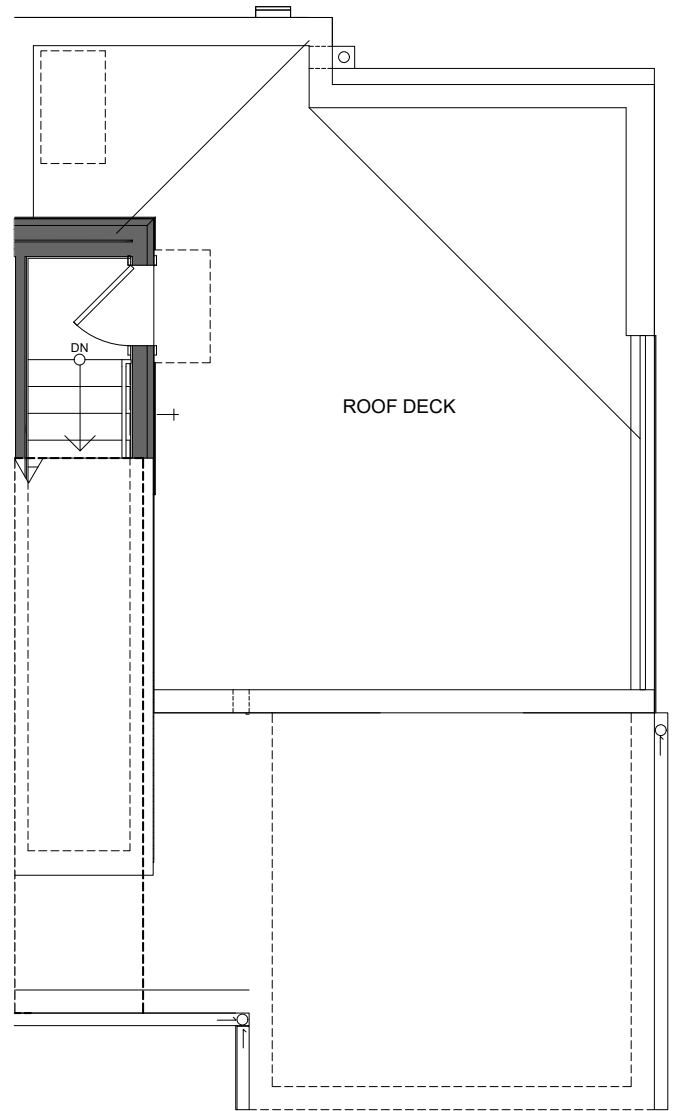

1732A NW 62ND ST

SEATTLE, WA 98107

1,573

3

3.25

GARAGE

PID: 471