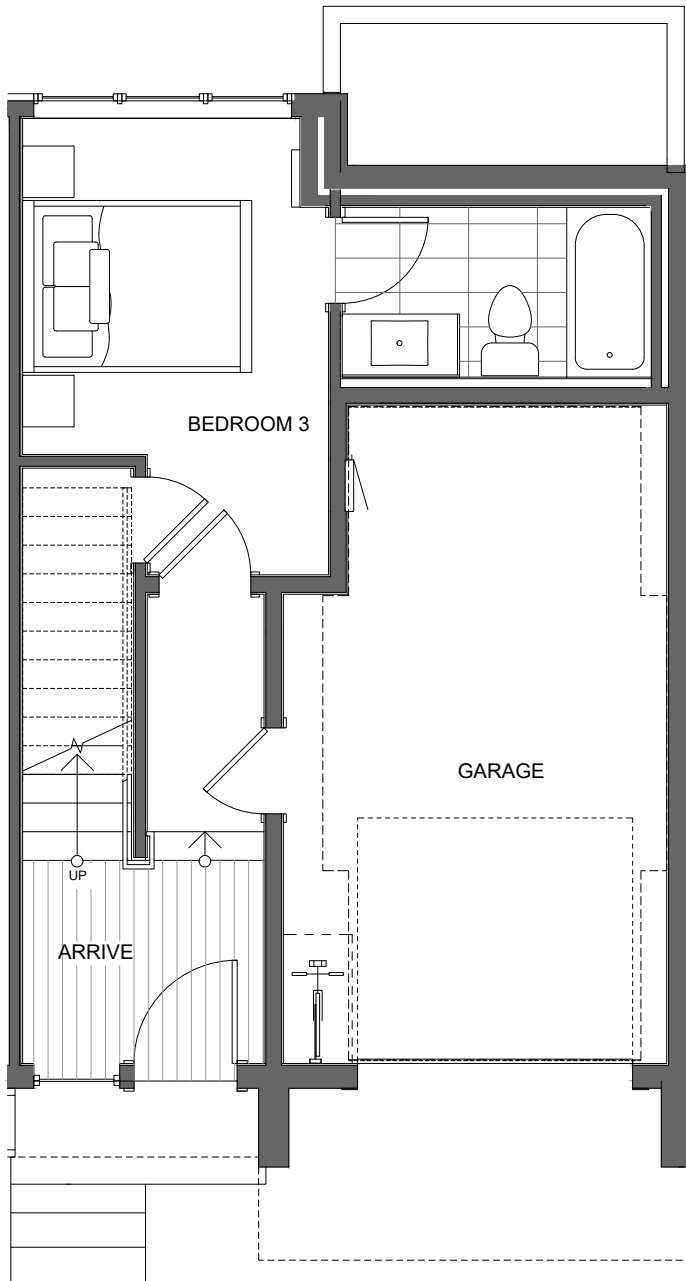

# 1732A NW 62ND ST

SEATTLE, WA 98107

1,573

3

3.25

GARAGE

FIRST FLOOR

SECOND FLOOR