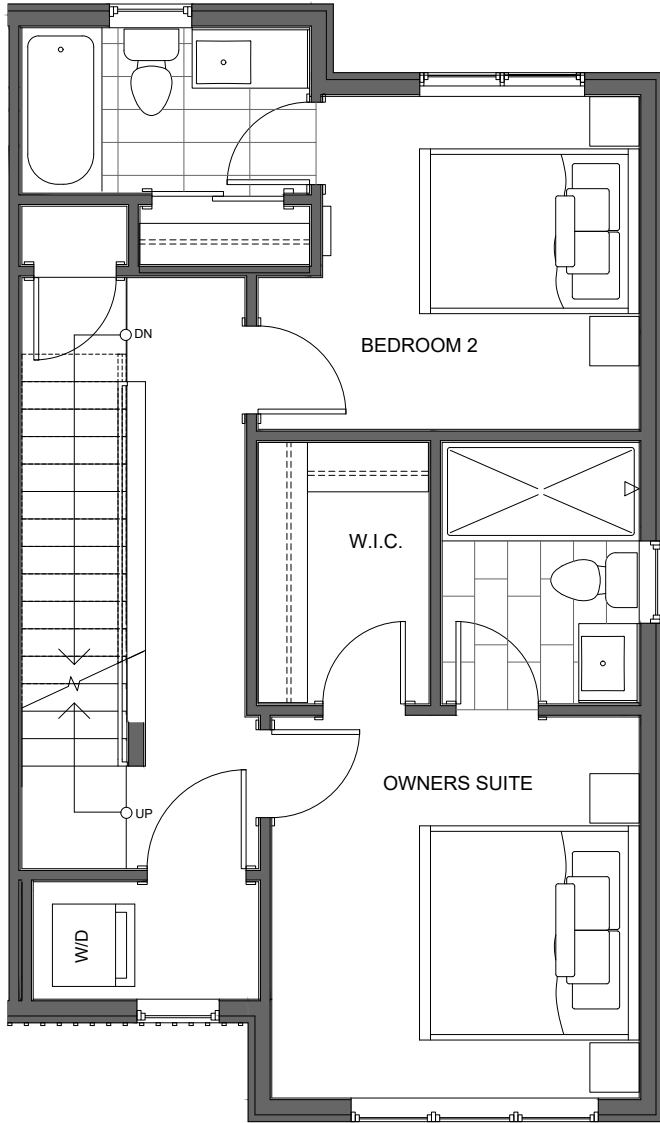

1732A NW 62ND ST

SEATTLE, WA 98107

1,573

3

3.25

GARAGE

PID: 471