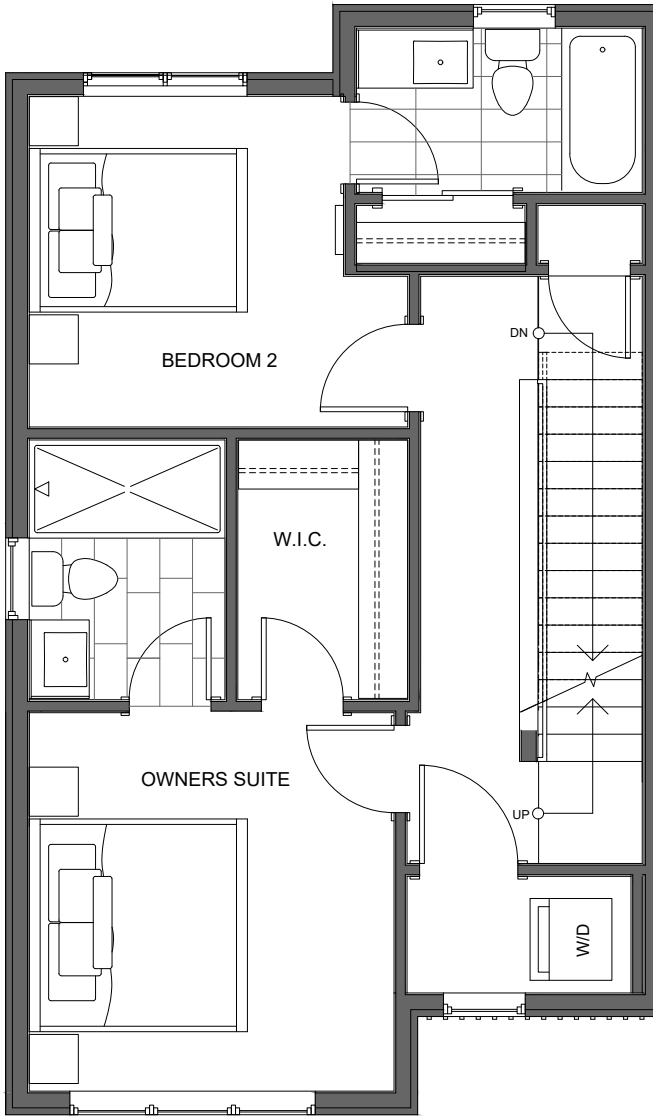

# 1732B NW 62ND ST

SEATTLE, WA 98107

1,573

3

3.25

GARAGE

FIRST FLOOR

SECOND FLOOR

# 1732B NW 62ND ST

SEATTLE, WA 98107

1,573

3

3.25

GARAGE

THIRD FLOOR

ROOF DECK