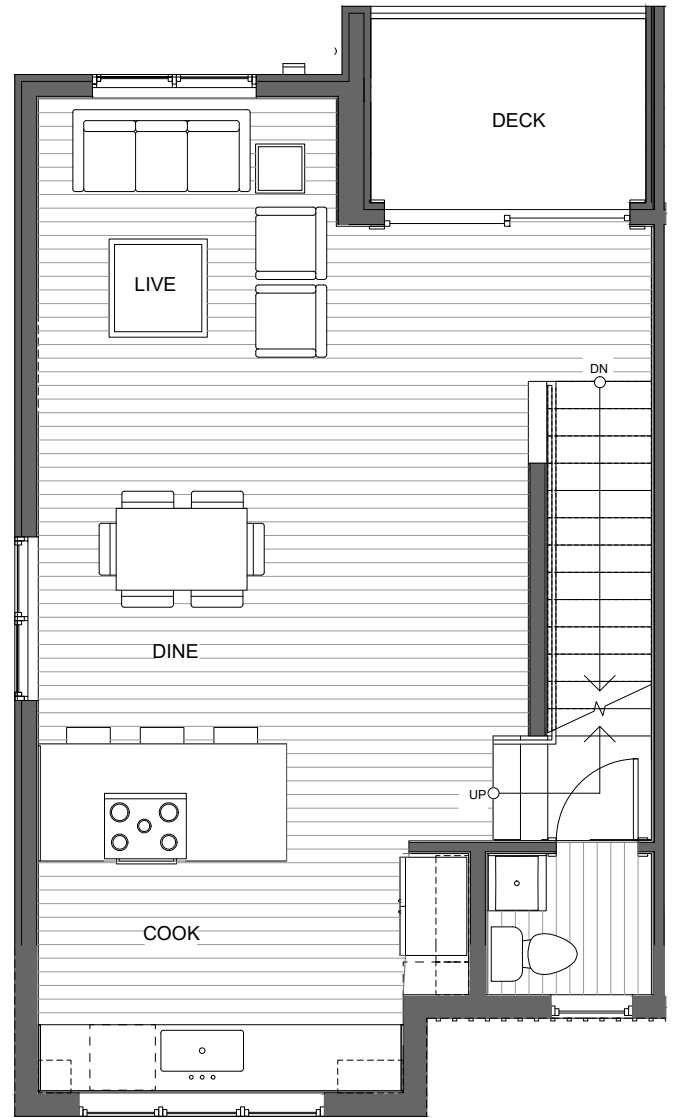

# 1732B NW 62ND ST

SEATTLE, WA 98107

1,573

3

3.25

GARAGE

FIRST FLOOR

SECOND FLOOR

# 1732B NW 62ND ST

SEATTLE, WA 98107

1,573

3

3.25

GARAGE

THIRD FLOOR

ROOF DECK