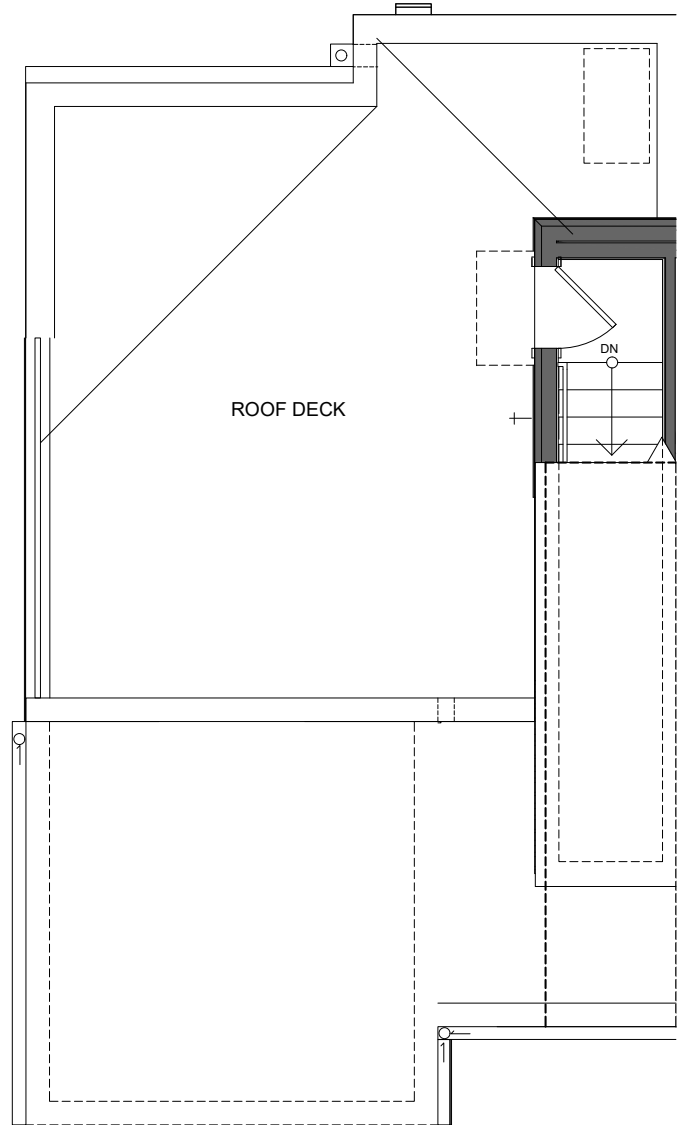

# 1732B NW 62ND ST

SEATTLE, WA 98107

1,573

3

3.25

GARAGE

THIRD FLOOR

ROOF DECK