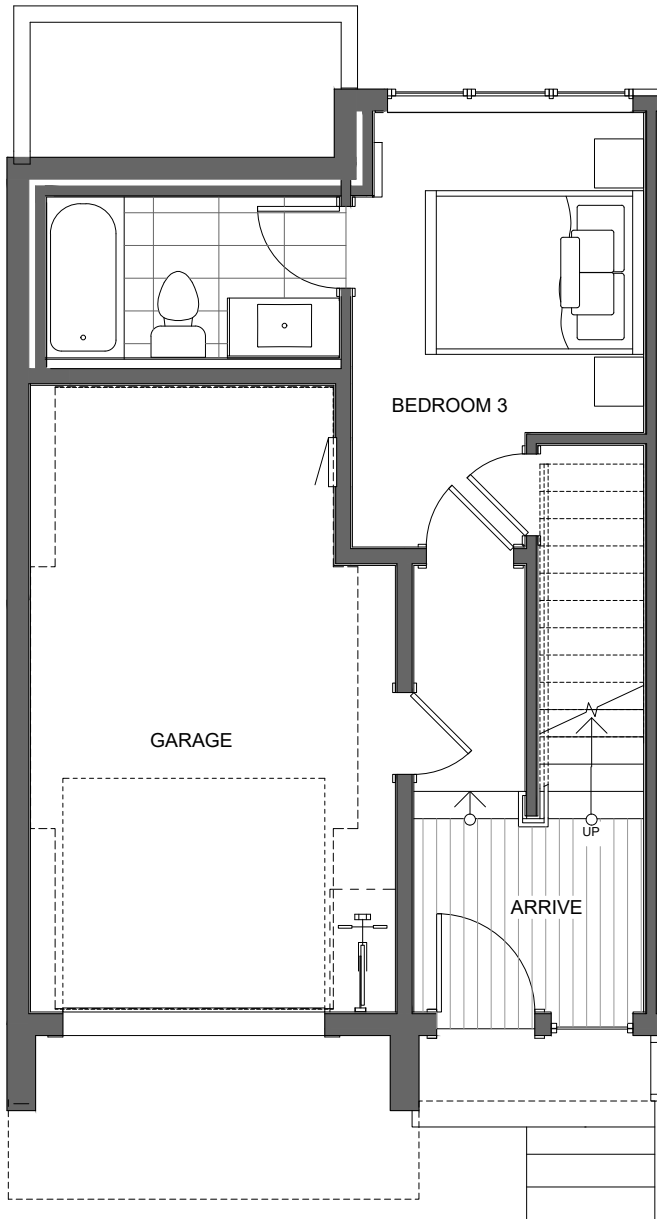

# 1732B NW 62ND ST

SEATTLE, WA 98107

1,573

3

3.25

GARAGE

FIRST FLOOR

SECOND FLOOR

# 1732B NW 62ND ST

SEATTLE, WA 98107

1,573

3

3.25

GARAGE

THIRD FLOOR

ROOF DECK