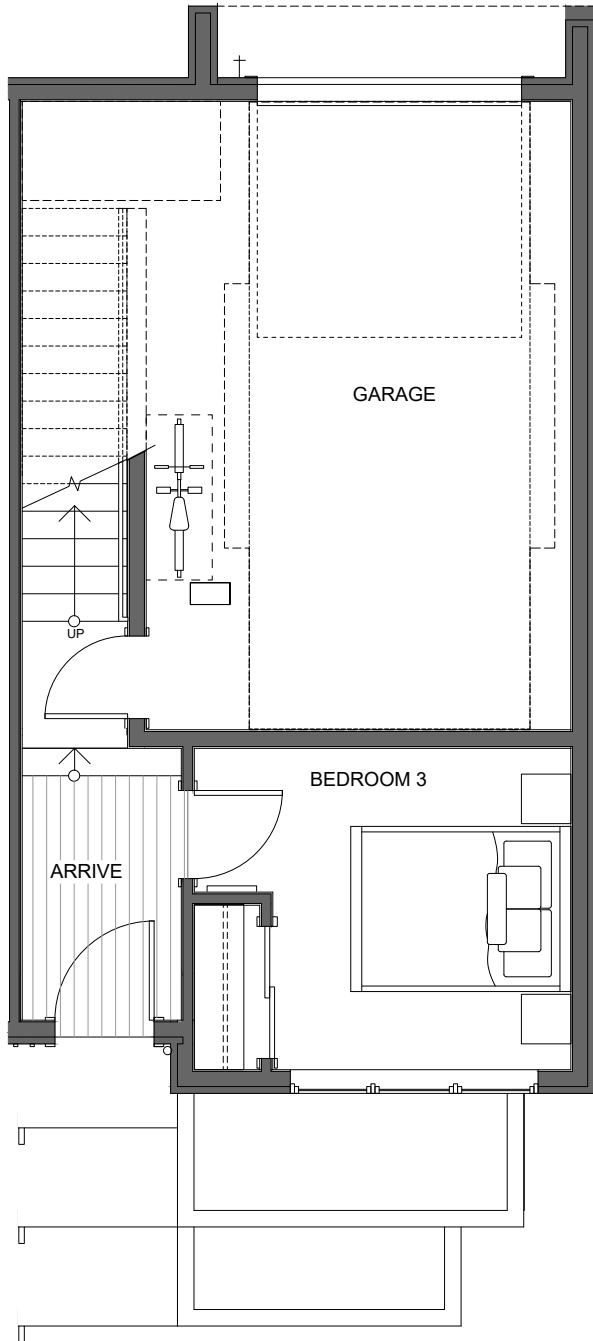

1734A NW 62ND ST

SEATTLE, WA 98107

1,386

3

2.25

GARAGE

FIRST FLOOR

SECOND FLOOR

PID: 471

1734A NW 62ND ST

SEATTLE, WA 98107

1,386

3

2.25

GARAGE

THIRD FLOOR

ROOF DECK

PID: 471