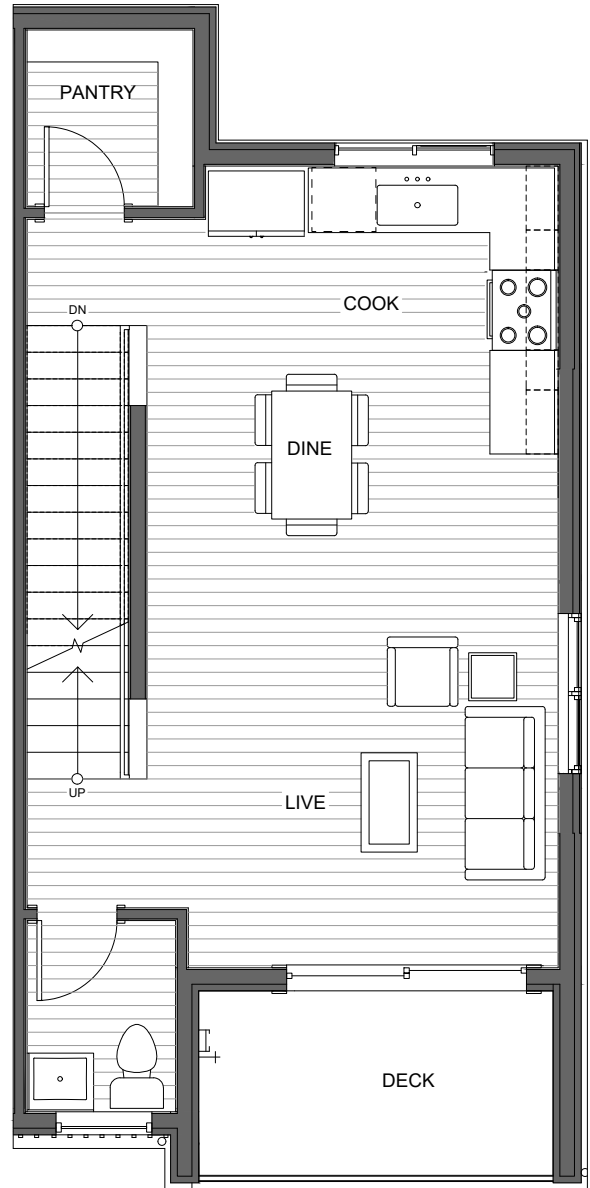

1734A NW 62ND ST

SEATTLE, WA 98107

1,386

3

2.25

GARAGE

FIRST FLOOR

SECOND FLOOR

PID: 471

1734A NW 62ND ST

SEATTLE, WA 98107

1,386

3

2.25

GARAGE

THIRD FLOOR

ROOF DECK

PID: 471