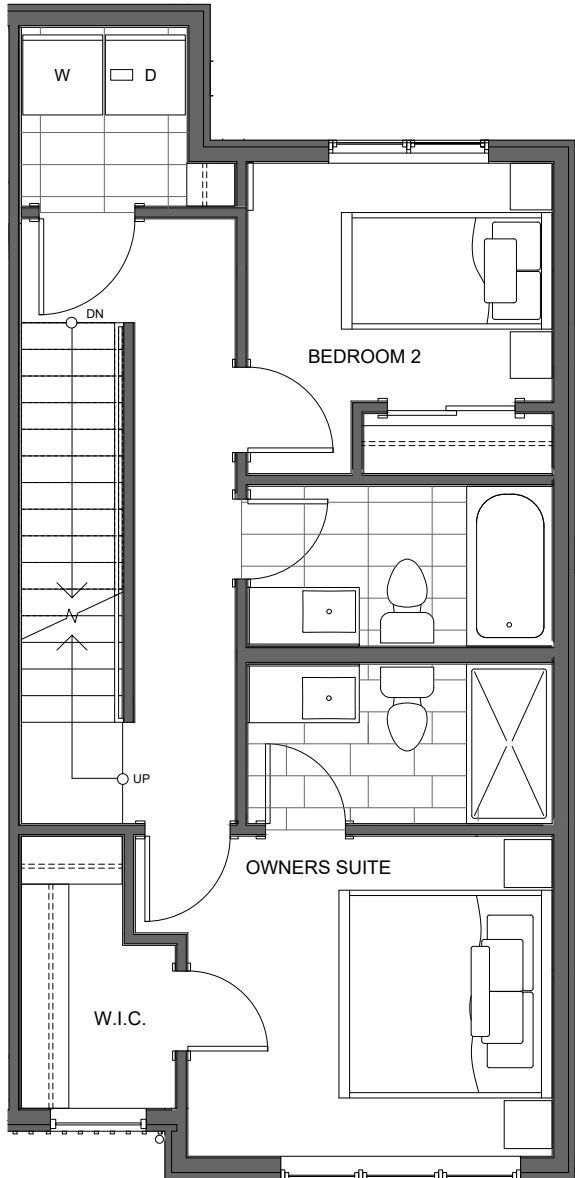

1734A NW 62ND ST

SEATTLE, WA 98107

1,386

3

2.25

GARAGE

FIRST FLOOR

SECOND FLOOR

PID: 471

1734A NW 62ND ST

SEATTLE, WA 98107

1,386

3

2.25

GARAGE

THIRD FLOOR

ROOF DECK

PID: 471