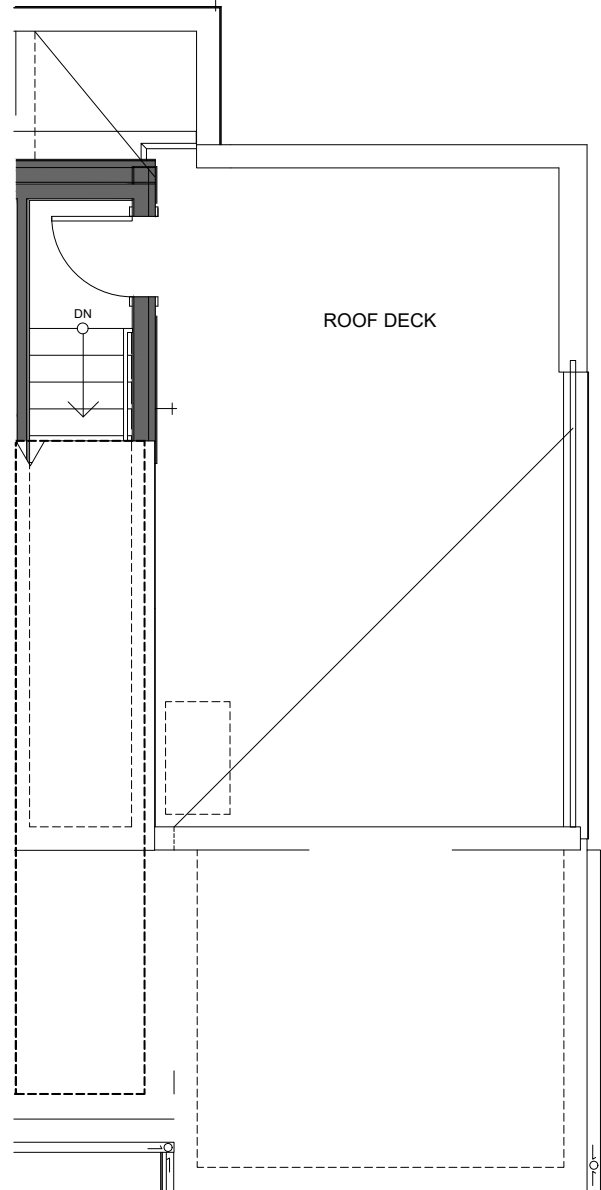

1734A NW 62ND ST

SEATTLE, WA 98107

1,386

3

2.25

GARAGE

THIRD FLOOR

PID: 471