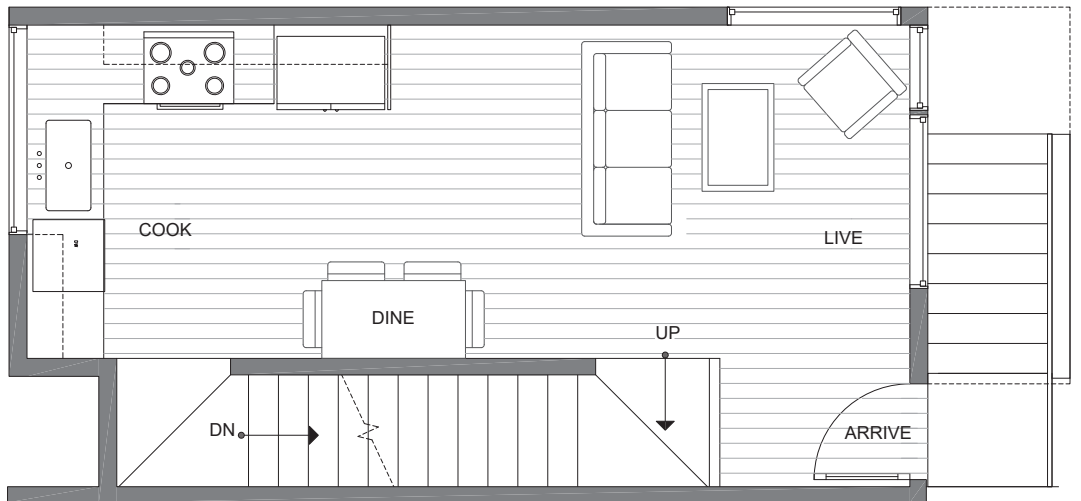

1271 N 145TH ST

SEATTLE, WA 98133

993

2

1.5

PARKING SPACE

FIRST FLOOR

SECOND FLOOR

PID: 037

1271 N 145TH ST

SEATTLE, WA 98133

993

2

1.5

PARKING SPACE

THIRD FLOOR

ROOF DECK

→ N

PID: 037