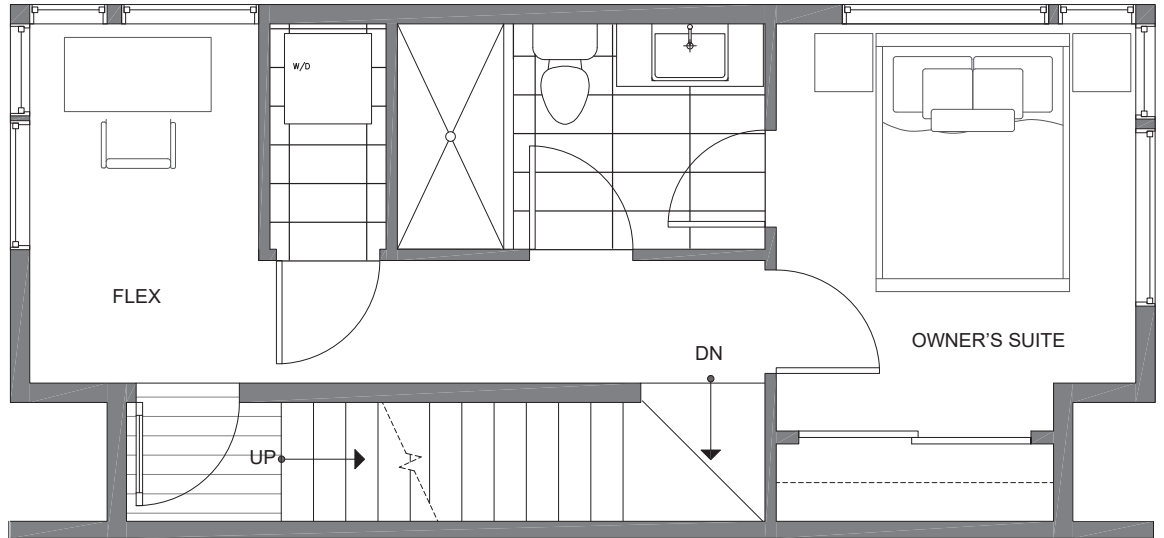

PID: 037

1271 N 145TH ST

SEATTLE, WA 98133

993

2

1.5

PARKING SPACE

THIRD FLOOR

ROOF DECK

→ N

PID: 037