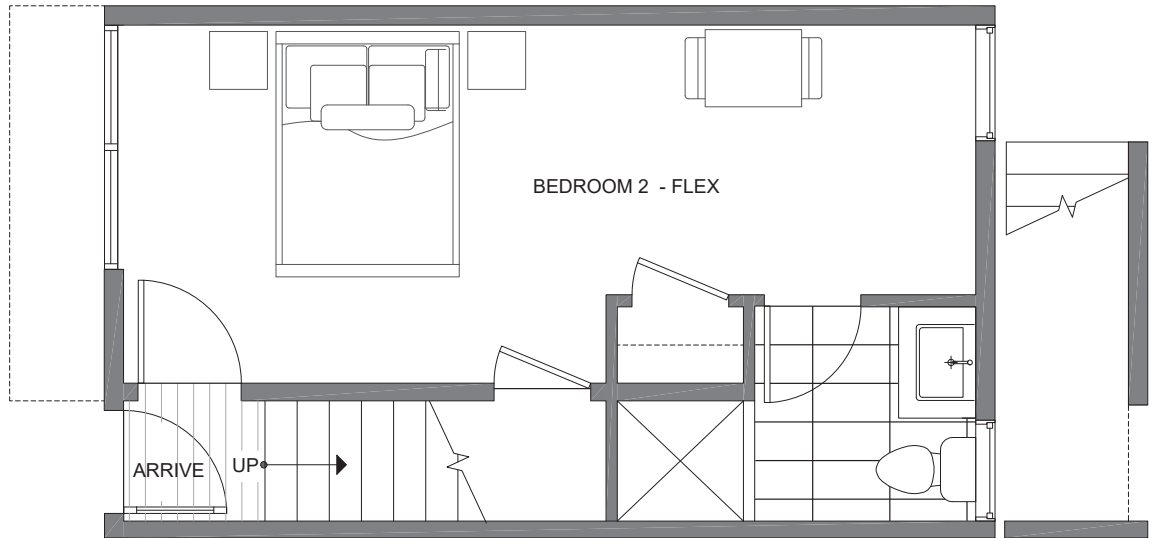

1271 N 145TH ST

SEATTLE, WA 98133

993

2

1.5

PARKING SPACE

FIRST FLOOR

SECOND FLOOR

PID: 037

1271 N 145TH ST

SEATTLE, WA 98133

993

2

1.5

PARKING SPACE

THIRD FLOOR

ROOF DECK

→ N

PID: 037