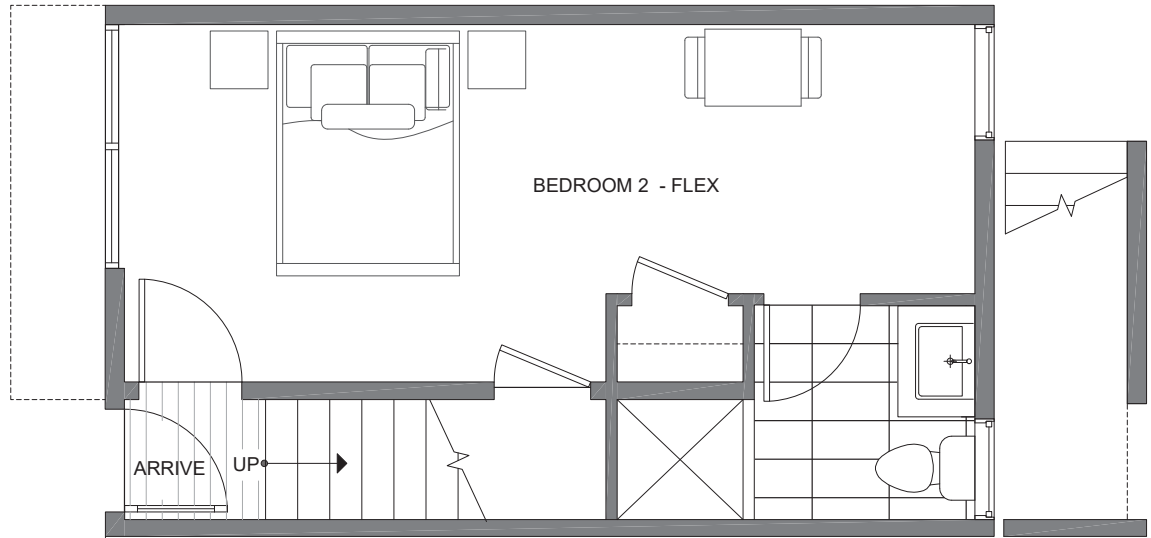

1273 N 145TH ST

SEATTLE, WA 98133

993

2

1.5

FIRST FLOOR

SECOND FLOOR

PID: 037

1273 N 145TH ST

SEATTLE, WA 98133

993

2

1.5

THIRD FLOOR

ROOF DECK

→ N