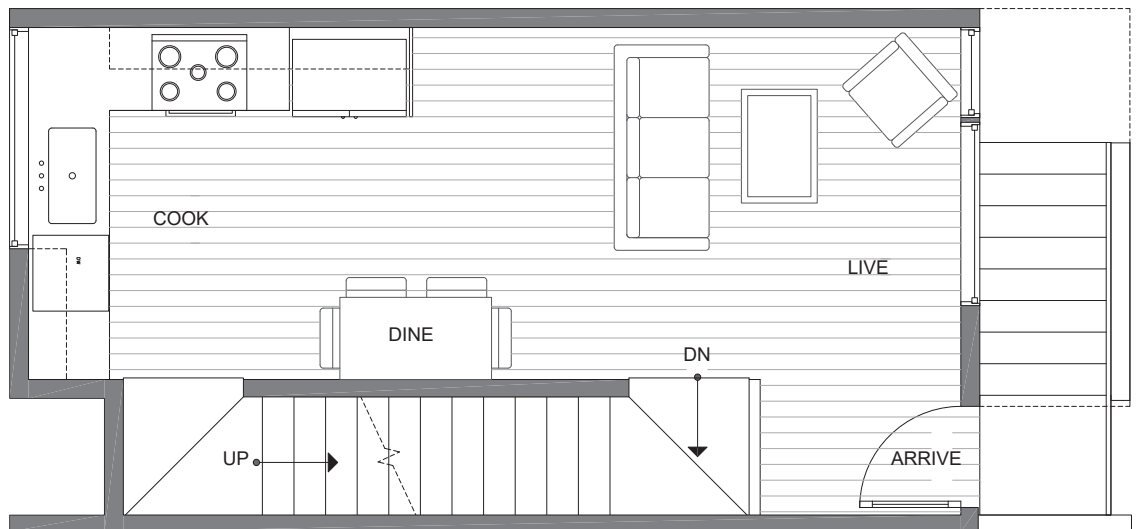

1273 N 145TH ST

SEATTLE, WA 98133

993

2

1.5

FIRST FLOOR

SECOND FLOOR

PID: 037

1273 N 145TH ST

SEATTLE, WA 98133

993

2

1.5

THIRD FLOOR

ROOF DECK

→ N