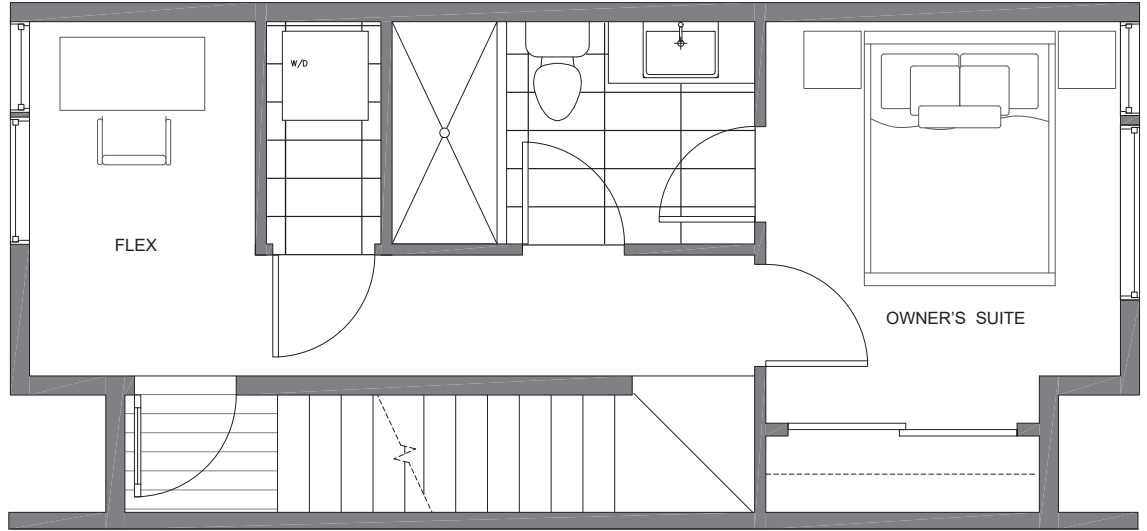

1273 N 145TH ST

SEATTLE, WA 98133

993

2

1.5

FIRST FLOOR

SECOND FLOOR

PID: 037

1273 N 145TH ST

SEATTLE, WA 98133

993

2

1.5

THIRD FLOOR

ROOF DECK

→ N