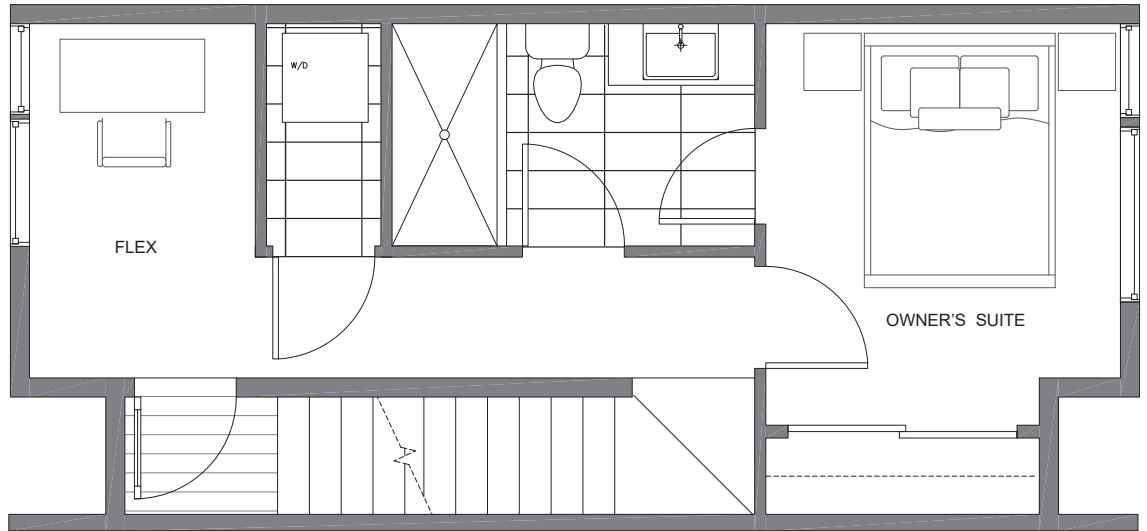

1275 N 145TH ST

SEATTLE, WA 98133

993

2

1.5

PARKING SPACE

FIRST FLOOR

SECOND FLOOR

THIRD FLOOR

ROOF DECK

→ N

PID: 037