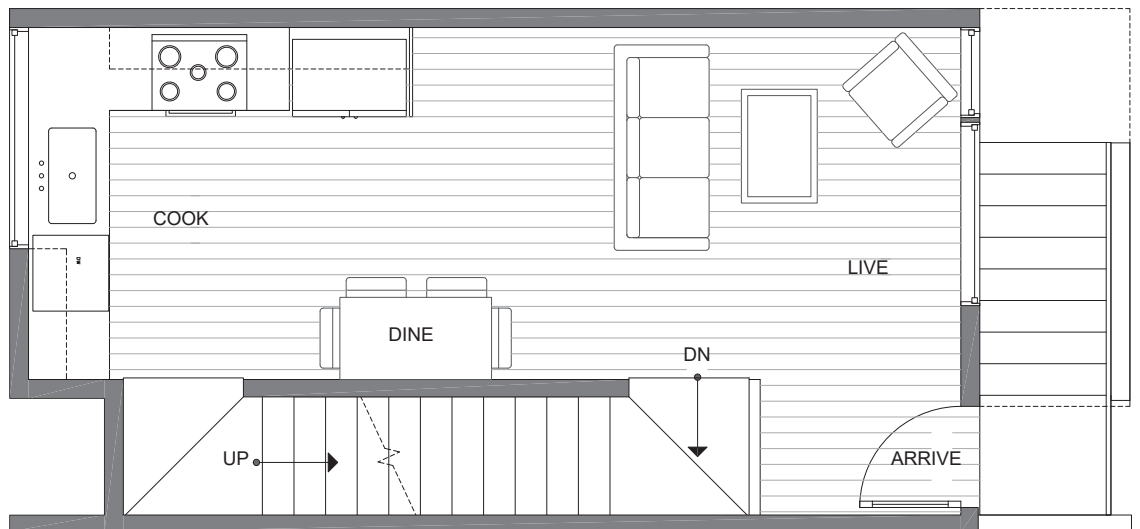

1275 N 145TH ST

SEATTLE, WA 98133

993

2

1.5

PARKING SPACE

FIRST FLOOR

SECOND FLOOR

THIRD FLOOR

ROOF DECK

→ N

PID: 037