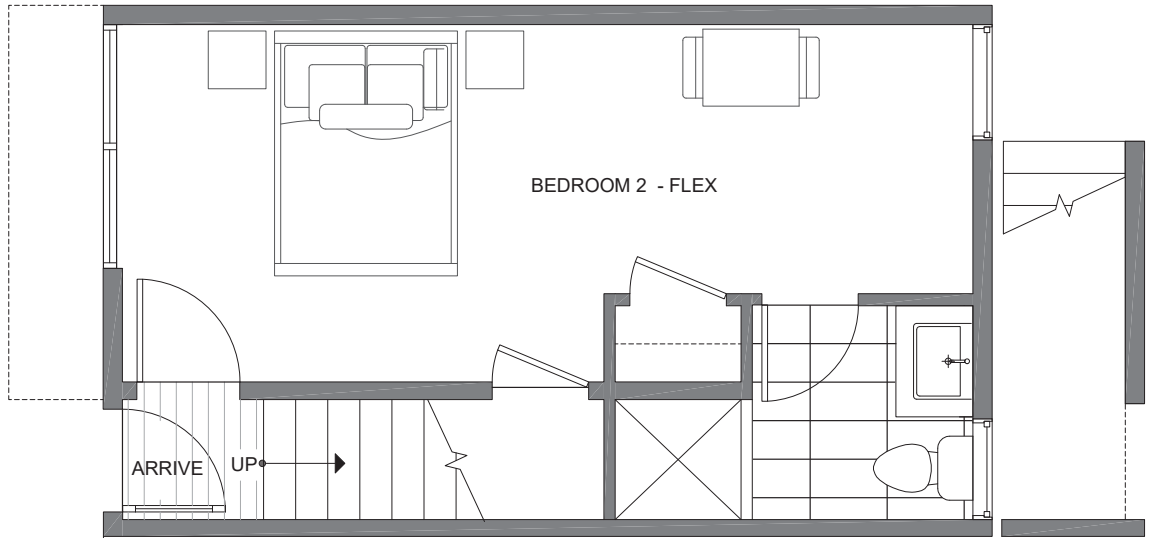

1275 N 145TH ST

SEATTLE, WA 98133

993

2

1.5

PARKING SPACE

FIRST FLOOR

SECOND FLOOR

→ N

PID: 037

1275 N 145TH ST

SEATTLE, WA 98133

993

2

1.5

PARKING SPACE

THIRD FLOOR

ROOF DECK

→ N

PID: 037