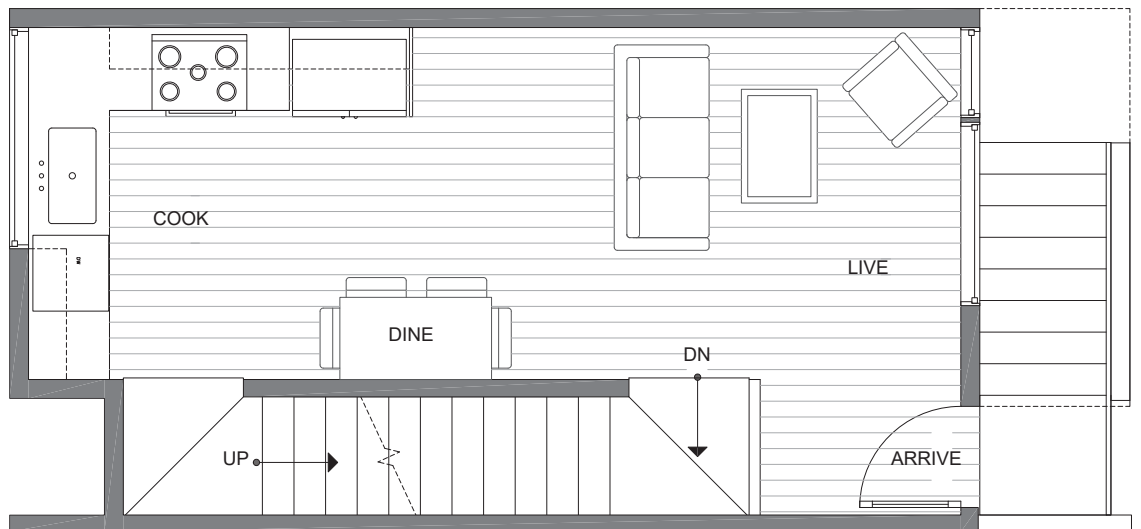

1277 N 145TH ST

SEATTLE, WA 98133

993

2

1.5

PARKING SPACE

FIRST FLOOR

SECOND FLOOR

THIRD FLOOR

ROOF DECK

→ N

PID: 037