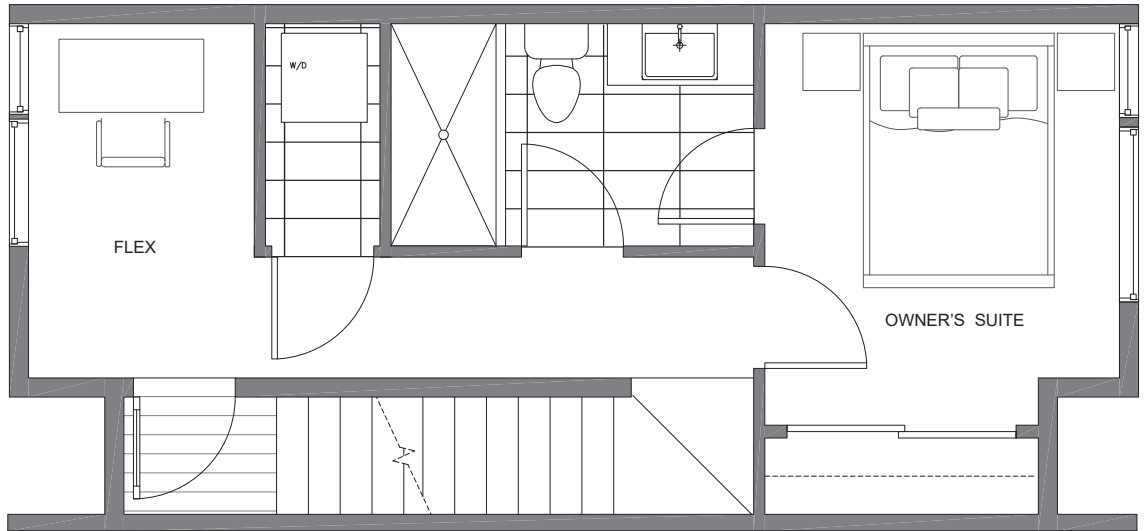

1277 N 145TH ST

SEATTLE, WA 98133

993

2

1.5

PARKING SPACE

FIRST FLOOR

SECOND FLOOR

THIRD FLOOR

ROOF DECK

→ N

PID: 037