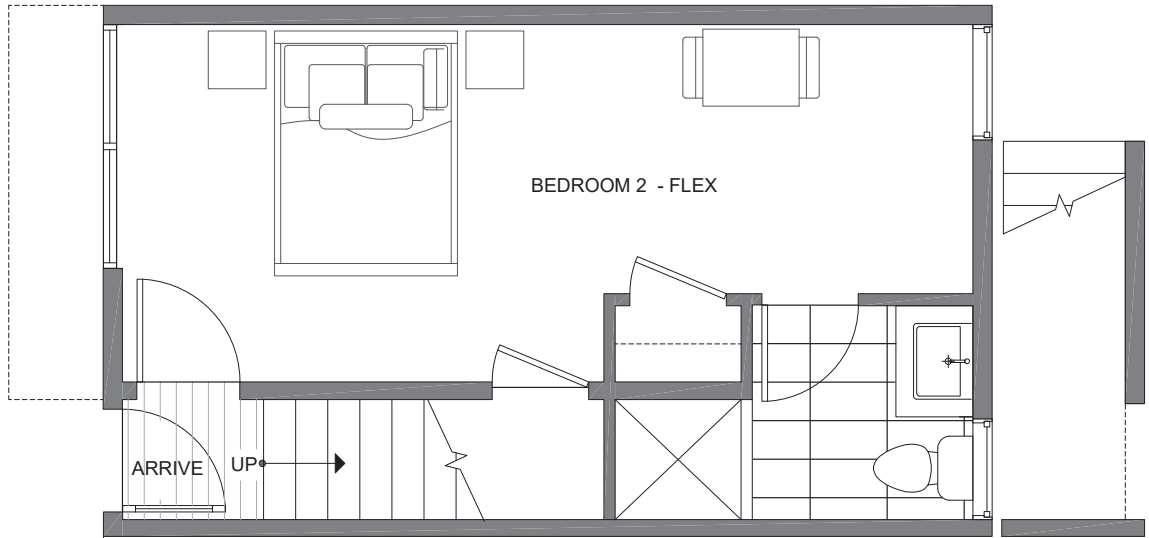

1277 N 145TH ST

SEATTLE, WA 98133

993

2

1.5

PARKING SPACE

FIRST FLOOR

SECOND FLOOR

THIRD FLOOR

ROOF DECK

→ N

PID: 037