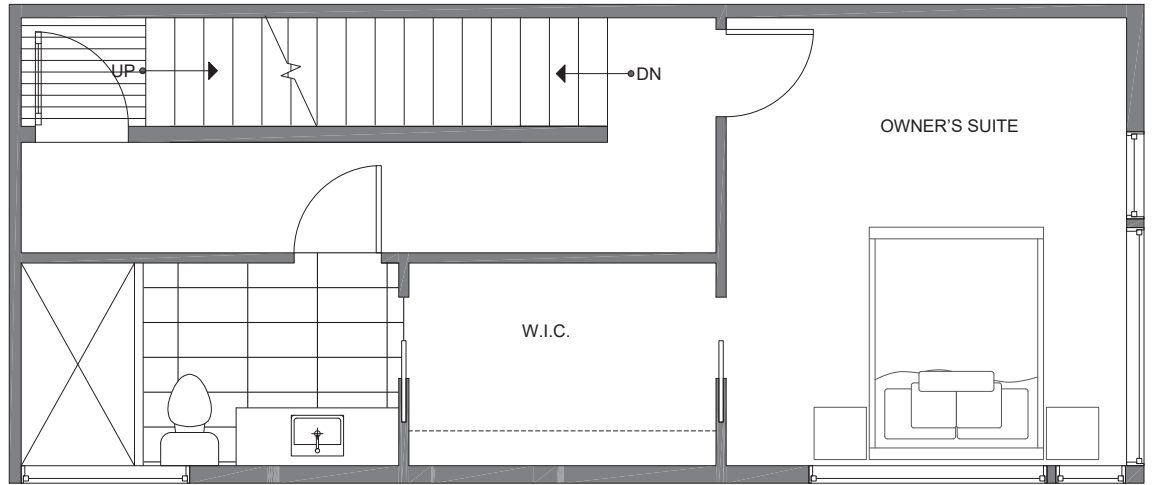

# 1281 N 145TH ST

SEATTLE, WA 98133

1,228

2

1.5

PARKING SPACE

THIRD FLOOR

ROOF DECK