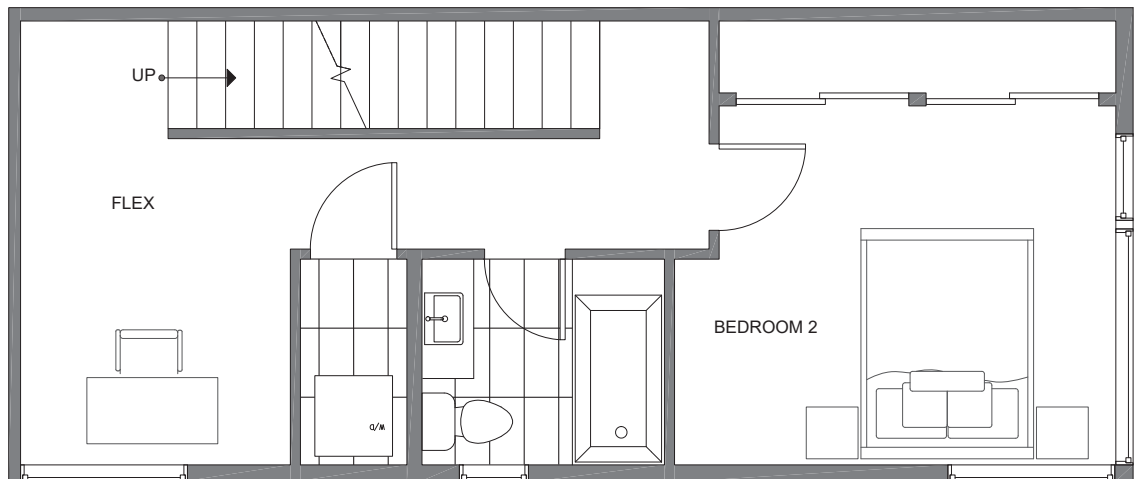

# 1281 N 145TH ST

SEATTLE, WA 98133

1,228

2

1.5

PARKING SPACE

FIRST FLOOR

SECOND FLOOR

# 1281 N 145TH ST

SEATTLE, WA 98133

1,228

2

1.5

PARKING SPACE

THIRD FLOOR

ROOF DECK