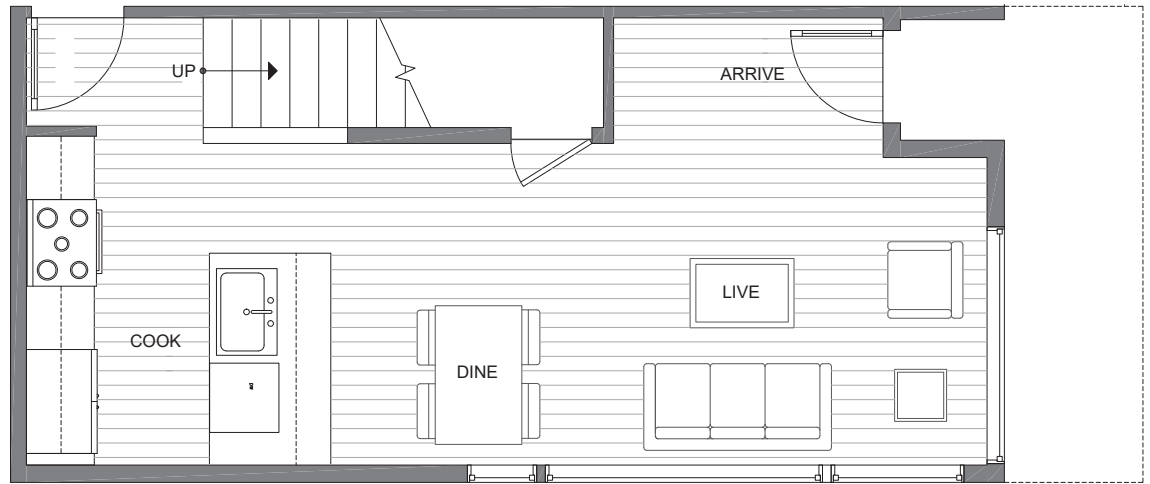

# 1281 N 145TH ST

SEATTLE, WA 98133

1,228

2

1.5

PARKING SPACE

FIRST FLOOR

SECOND FLOOR

# 1281 N 145TH ST

SEATTLE, WA 98133

1,228

2

1.5

PARKING SPACE

THIRD FLOOR

ROOF DECK