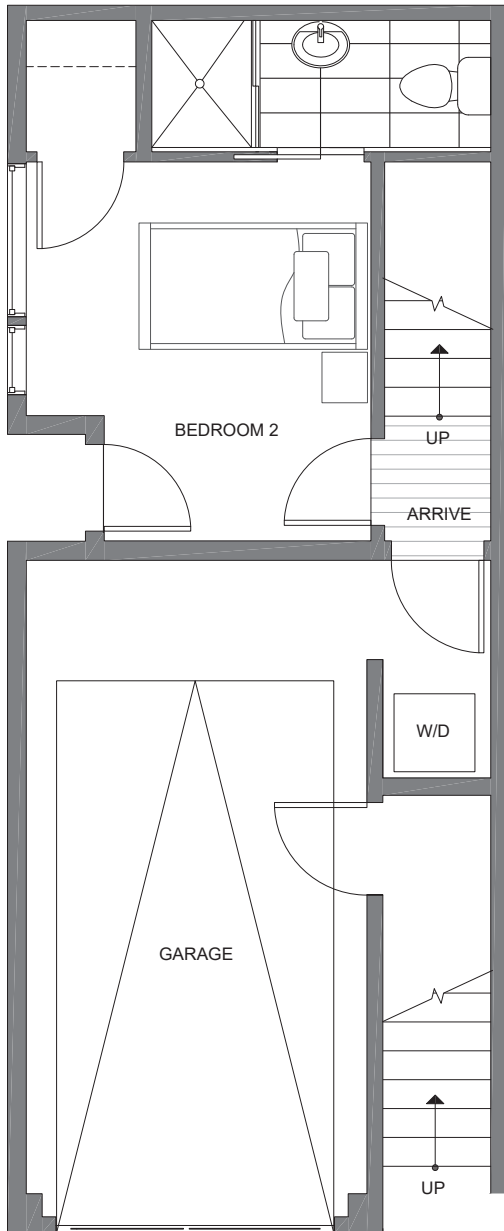

# 14351 STONE AVE N

SEATTLE, WA 98133

1,112

2

2

GARAGE

FIRST FLOOR

SECOND FLOOR