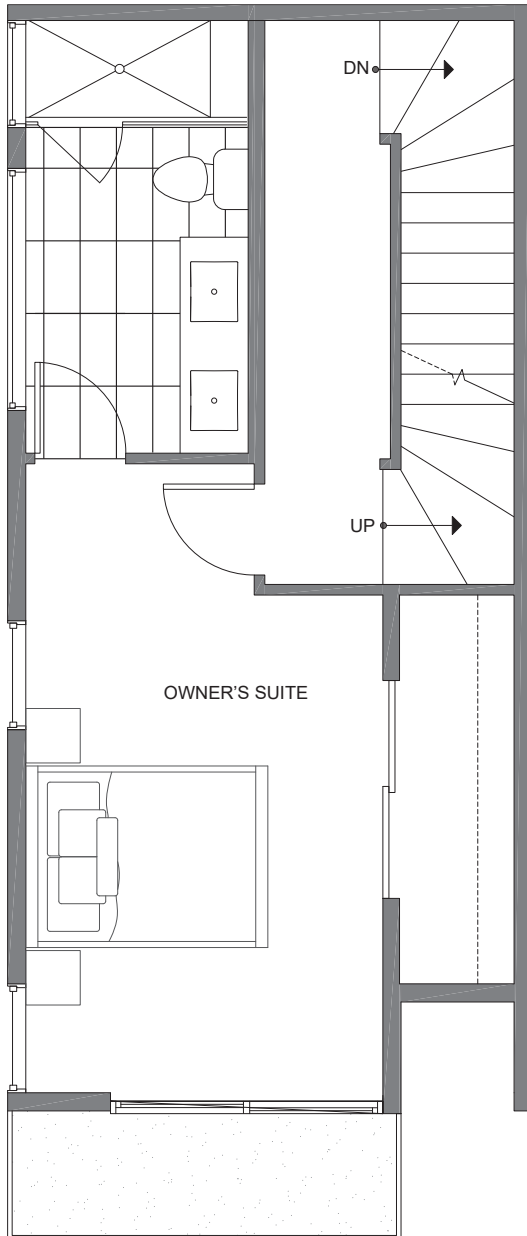

# 14351 STONE AVE N

SEATTLE, WA 98133

1,112

2

2

GARAGE

THIRD FLOOR

ROOF DECK