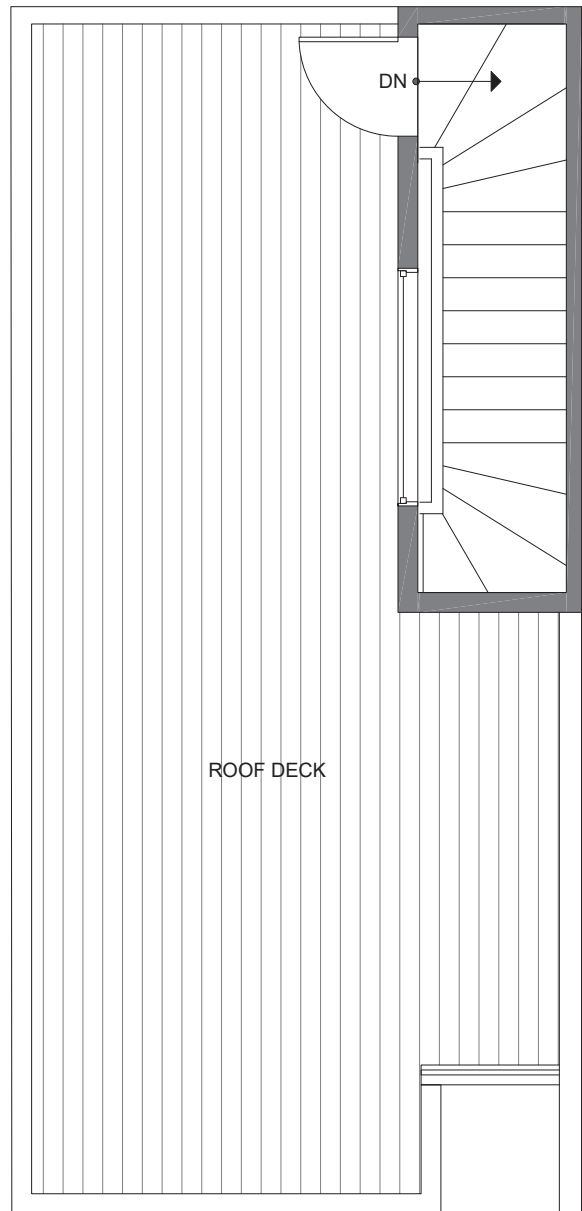

# 14351 STONE AVE N

SEATTLE, WA 98133

1,112

2

2

GARAGE

THIRD FLOOR

ROOF DECK