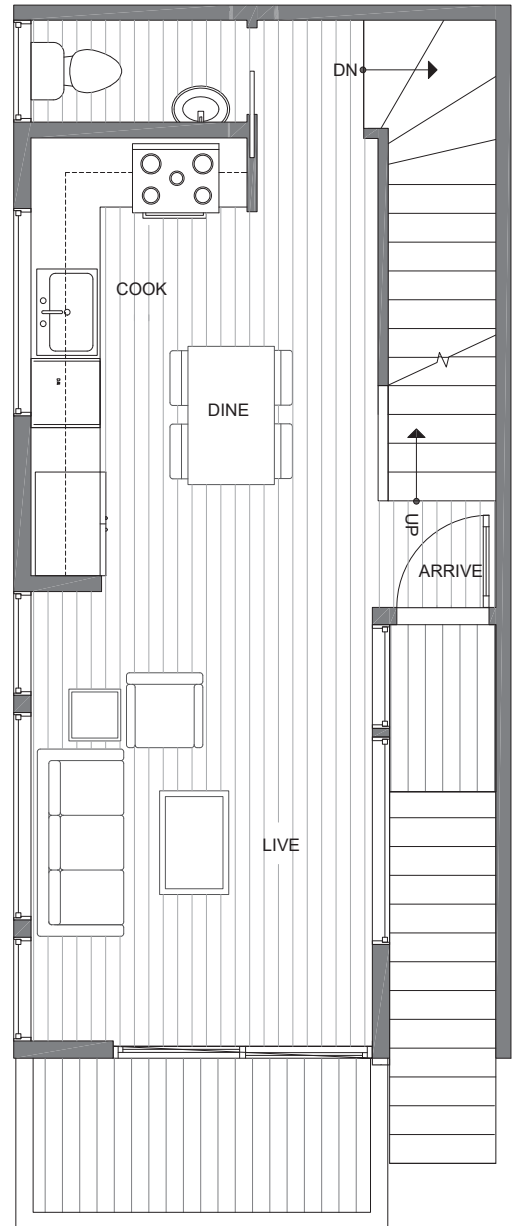

# 14351 STONE AVE N

SEATTLE, WA 98133

1,112

2

2

GARAGE

FIRST FLOOR

SECOND FLOOR