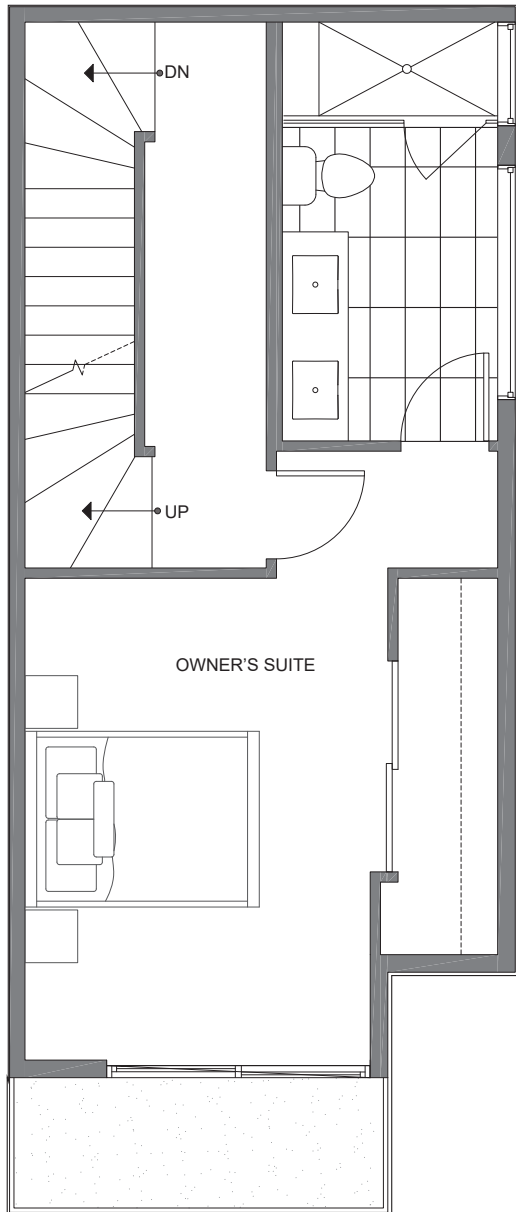

FIRST FLOOR

SECOND FLOOR

PID: 037

Tate

Haller Lake

14353 STONE AVE N

SEATTLE, WA 98133

1,112

2

2

GARAGE

THIRD FLOOR

ROOF DECK

→ N

PID: 037