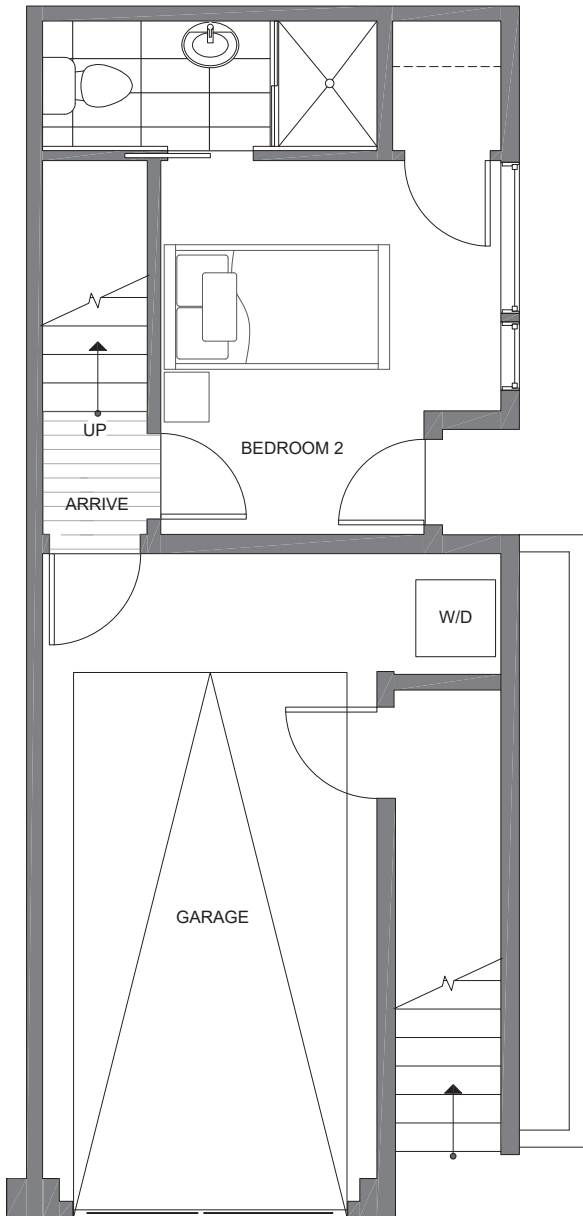

FIRST FLOOR

SECOND FLOOR

PID: 037

Tate

Haller Lake

14353 STONE AVE N

SEATTLE, WA 98133

1,112

2

2

GARAGE

THIRD FLOOR

ROOF DECK

→ N

PID: 037