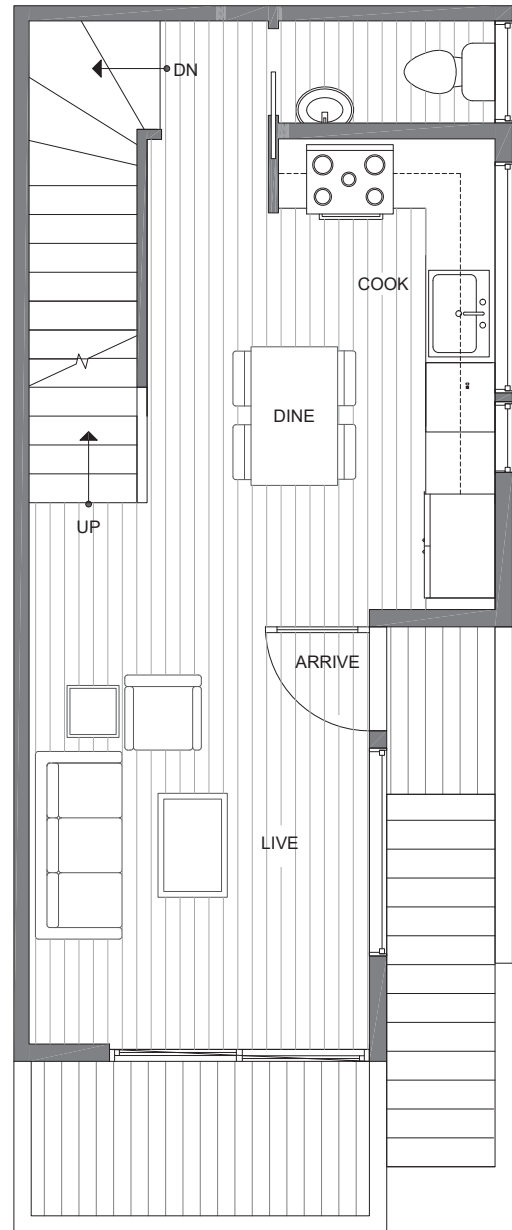

Tate

Haller Lake

14353 STONE AVENUE

SEATTLE, WA 98133

1,112

2

2

GARAGE

FIRST FLOOR

SECOND FLOOR

PID: 037

Tate

Haller Lake

14353 STONE AVE N

SEATTLE, WA 98133

1,112

2

2

GARAGE

THIRD FLOOR

ROOF DECK

→ N

PID: 037