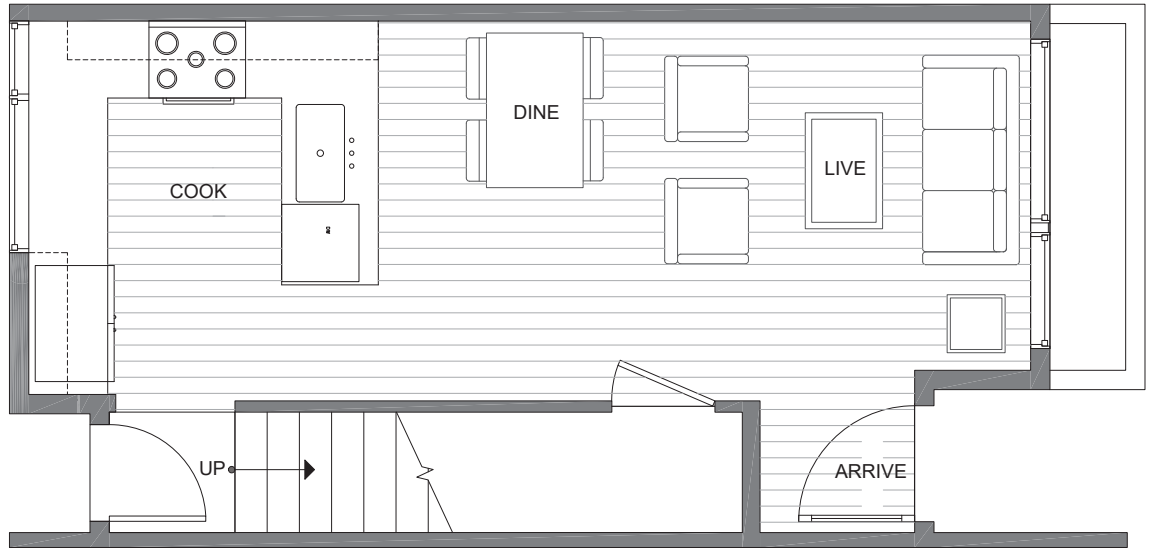

14355 STONE AVE N

SEATTLE, WA 98133

1,042

2

1.75

FIRST FLOOR

SECOND FLOOR

PID: 037

14355 STONE AVENUE

SEATTLE, WA 98133

1,042

2

1.75

THIRD FLOOR

ROOF DECK

→ N