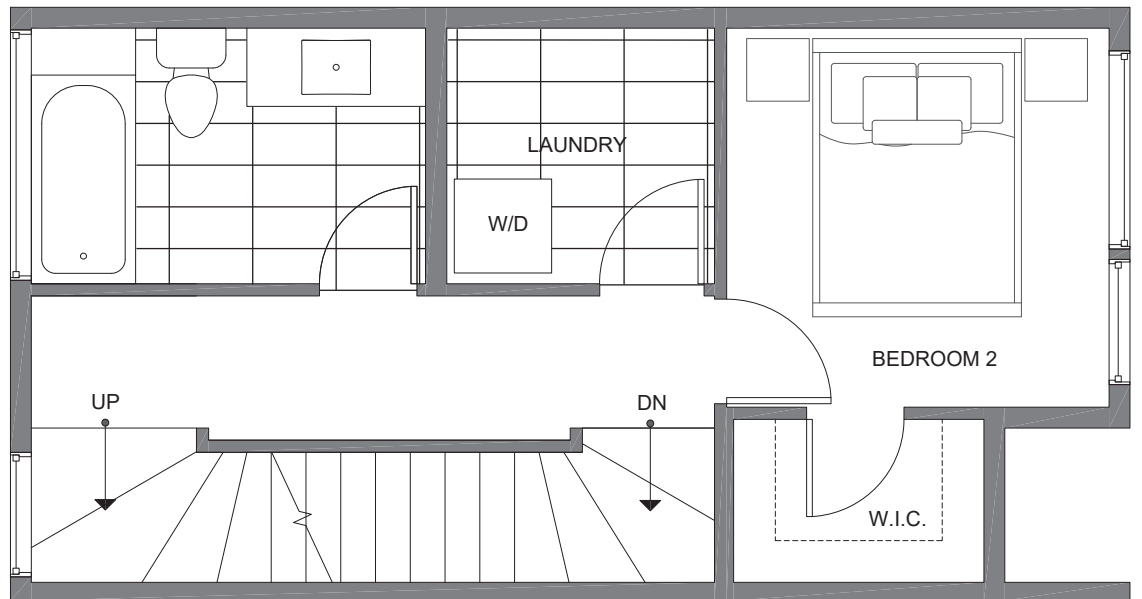

14355 STONE AVE N

SEATTLE, WA 98133

1,042

2

1.75

FIRST FLOOR

SECOND FLOOR

PID: 037

14355 STONE AVENUE

SEATTLE, WA 98133

1,042

2

1.75

THIRD FLOOR

ROOF DECK

→ N