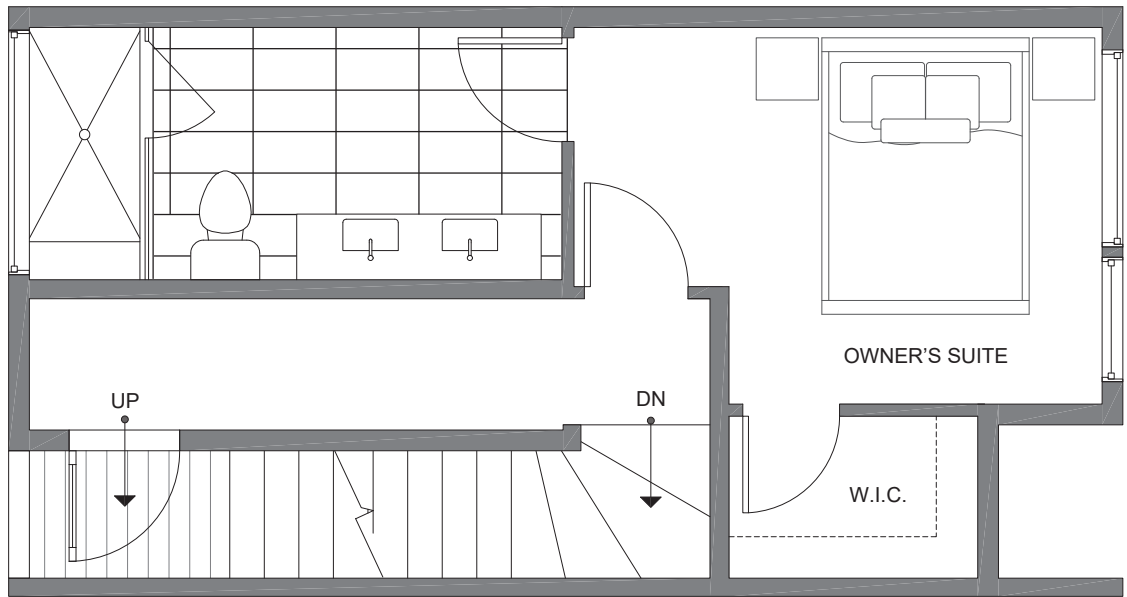

14355 STONE AVE N

SEATTLE, WA 98133

1,042

2

1.75

FIRST FLOOR

SECOND FLOOR

PID: 037

14355 STONE AVENUE

SEATTLE, WA 98133

1,042

2

1.75

THIRD FLOOR

ROOF DECK

→ N