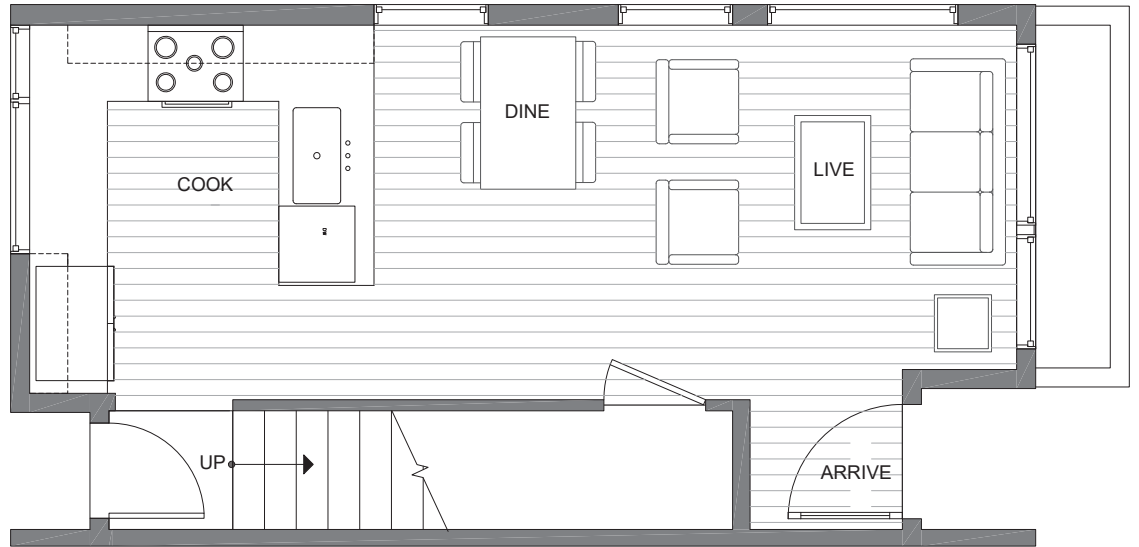

14357 STONE AVE N

SEATTLE, WA 98133

1,042

2

1.75

FIRST FLOOR

SECOND FLOOR

PID: 037

14357 STONE AVENUE

SEATTLE, WA 98133

1,042

2

1.75

THIRD FLOOR

ROOF DECK

→ N