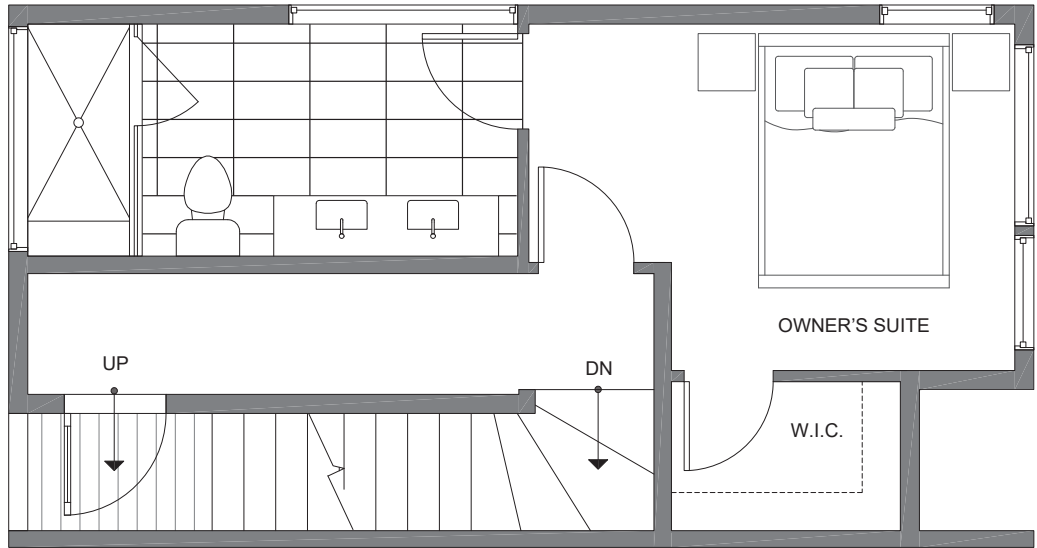

14357 STONE AVENUE

SEATTLE, WA 98133

1,042

2

1.75

THIRD FLOOR

ROOF DECK

→ N