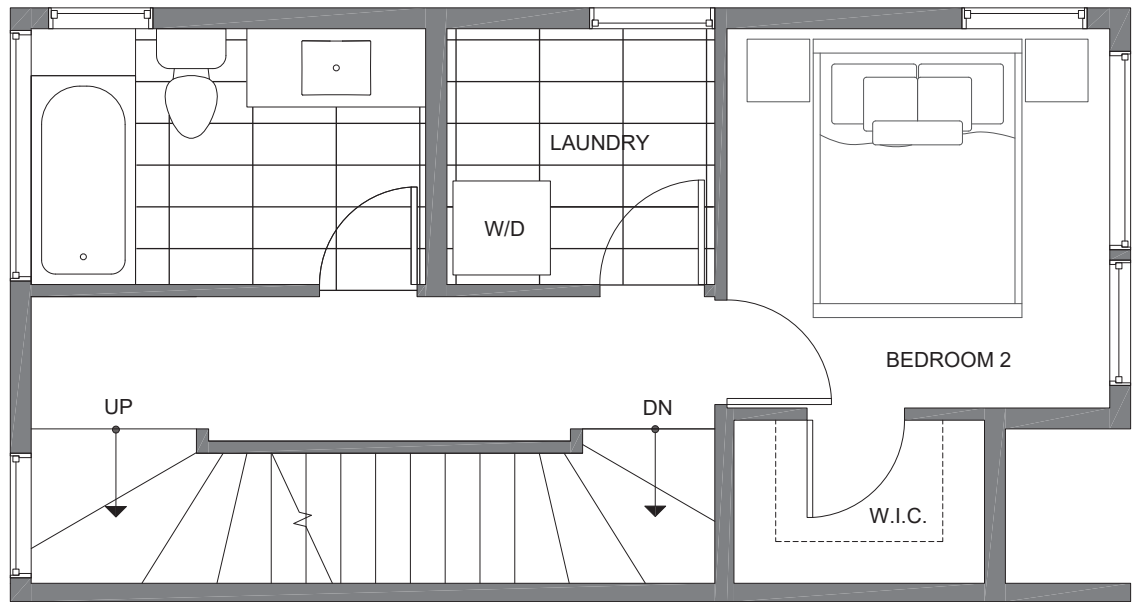

14357 STONE AVE N

SEATTLE, WA 98133

1,042

2

1.75

FIRST FLOOR

SECOND FLOOR

PID: 037

14357 STONE AVENUE

SEATTLE, WA 98133

1,042

2

1.75

THIRD FLOOR

ROOF DECK

→ N