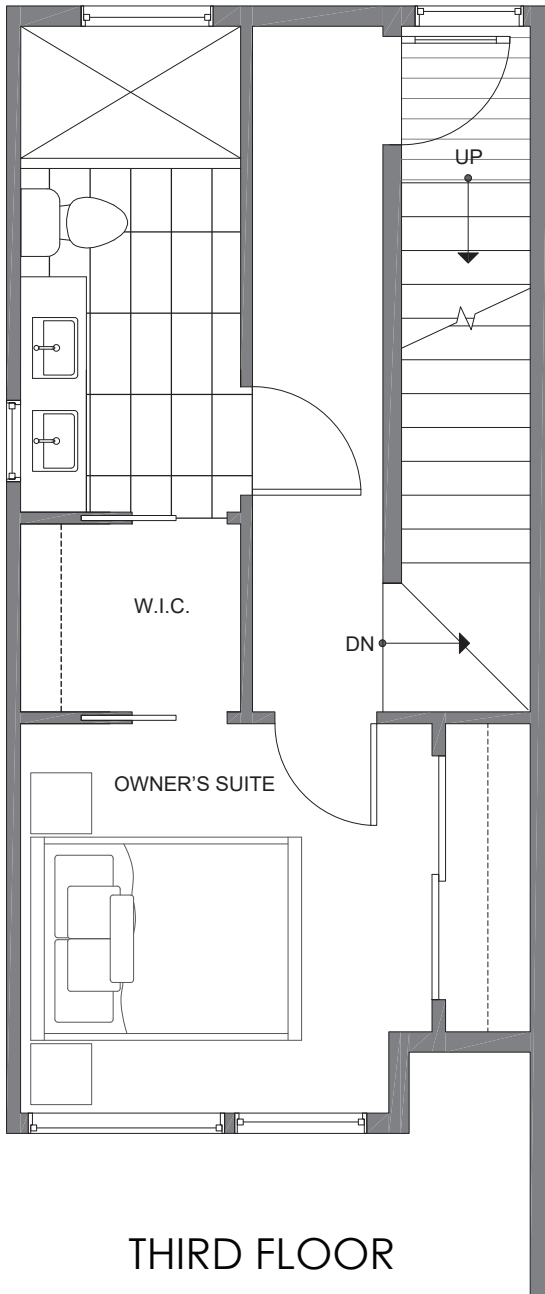

# 14359 STONE AVE N

SEATTLE, WA 98133

1,003

2

1.75

PARKING SPACE

→ N

PID: 037