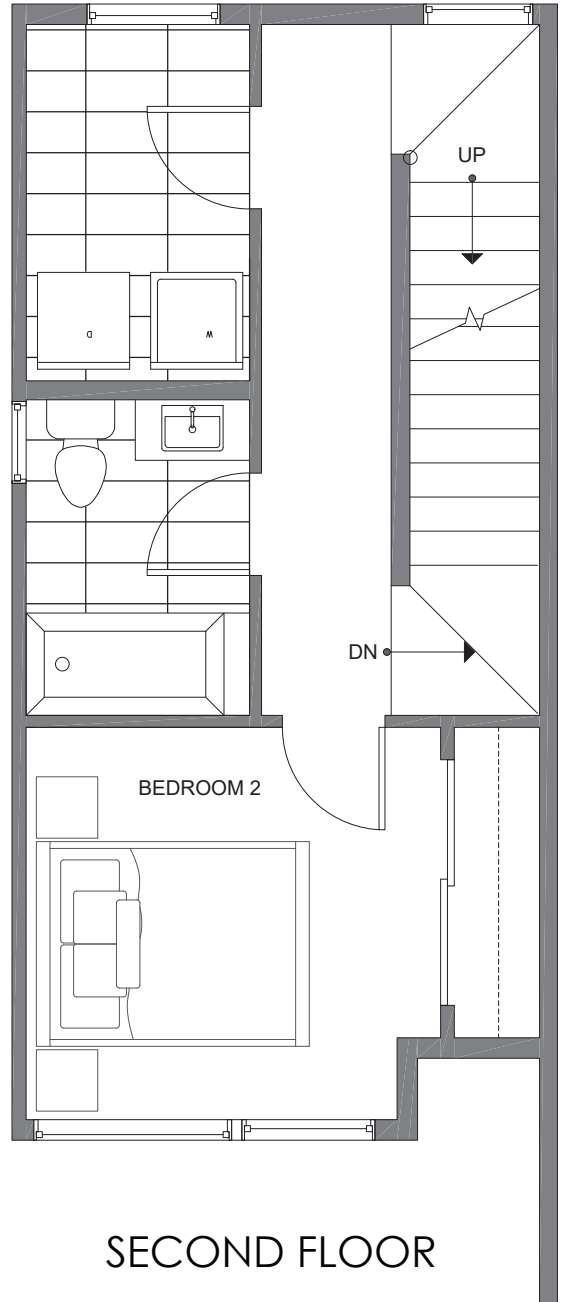

# 14359 STONE AVENUE N

SEATTLE, WA 98133

1,003

2

1.75

PARKING SPACE

FIRST FLOOR

SECOND FLOOR