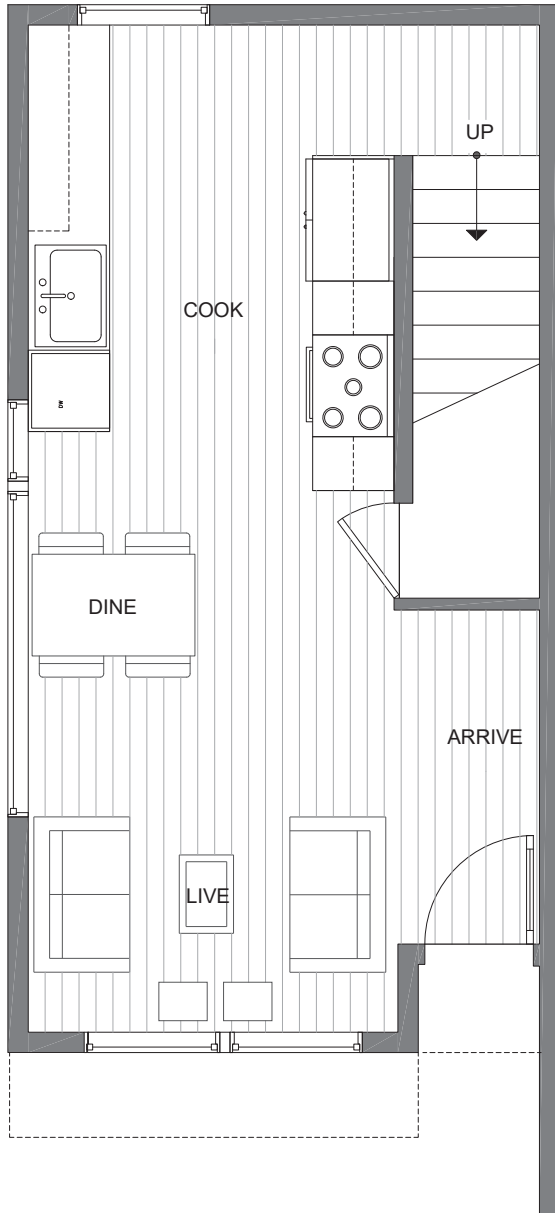

# 14359 STONE AVENUE N

SEATTLE, WA 98133

1,003

2

1.75

PARKING SPACE

FIRST FLOOR

SECOND FLOOR