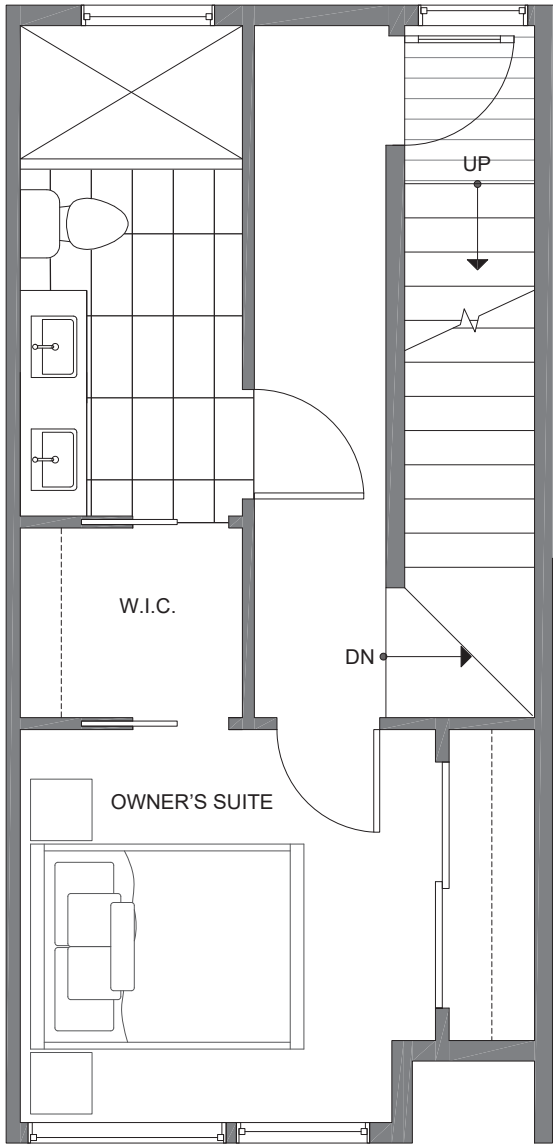

FIRST FLOOR

SECOND FLOOR

PID: 037

Tate

Haller Lake

14361 STONE AVE N

SEATTLE, WA 98133

1,003

2

1.75

PARKING SPACE

THIRD FLOOR

ROOF DECK

→ N

PID: 037