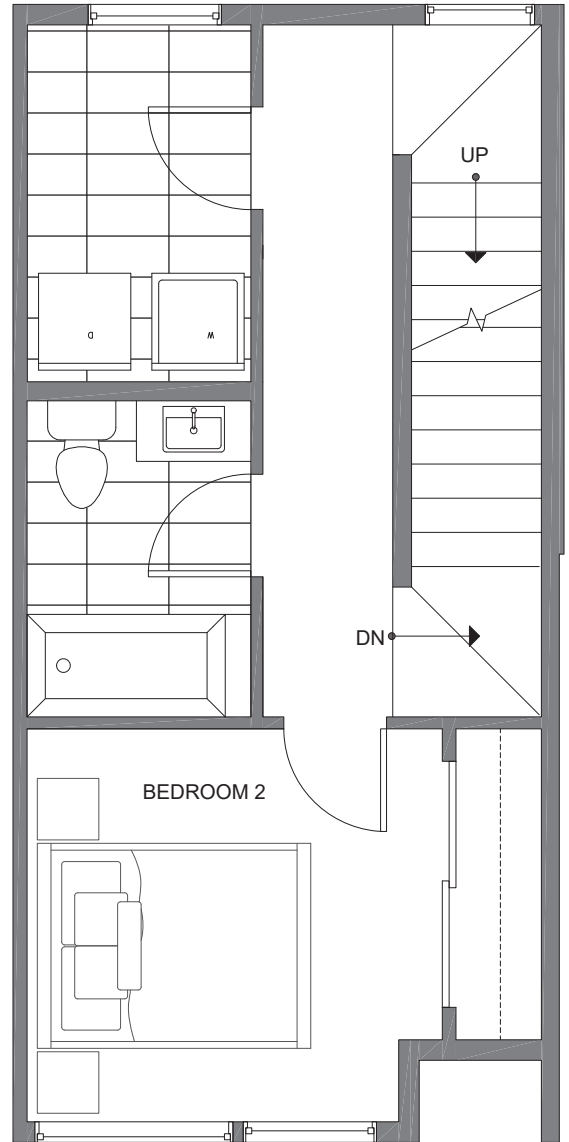

FIRST FLOOR

SECOND FLOOR

PID: 037

Tate

Haller Lake

14361 STONE AVE N

SEATTLE, WA 98133

1,003

2

1.75

PARKING SPACE

THIRD FLOOR

ROOF DECK

→ N

PID: 037