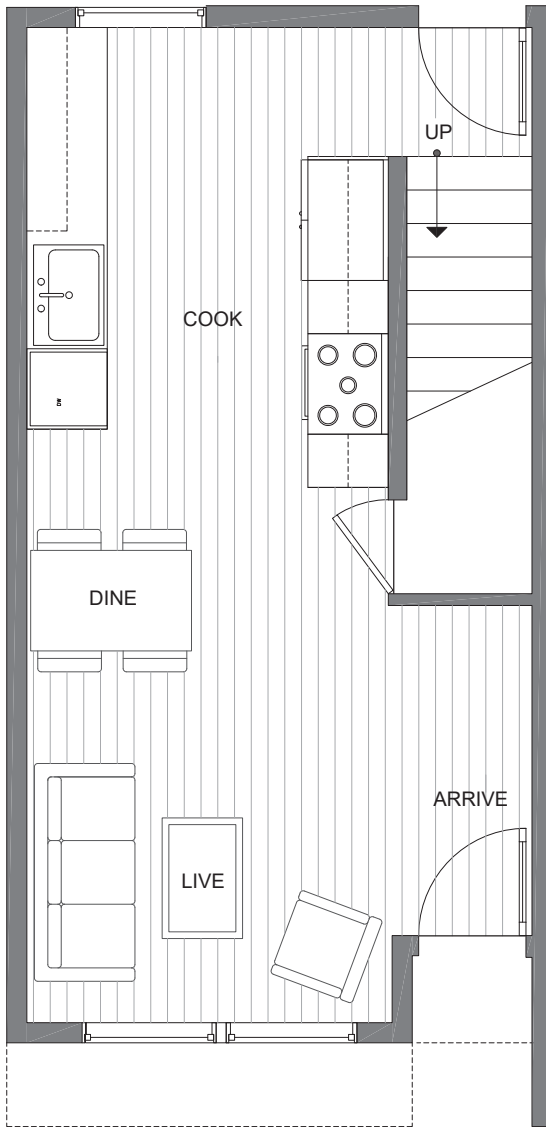

FIRST FLOOR

SECOND FLOOR

PID: 037

Tate

Haller Lake

14361 STONE AVE N

SEATTLE, WA 98133

1,003

2

1.75

PARKING SPACE

THIRD FLOOR

ROOF DECK

→ N

PID: 037