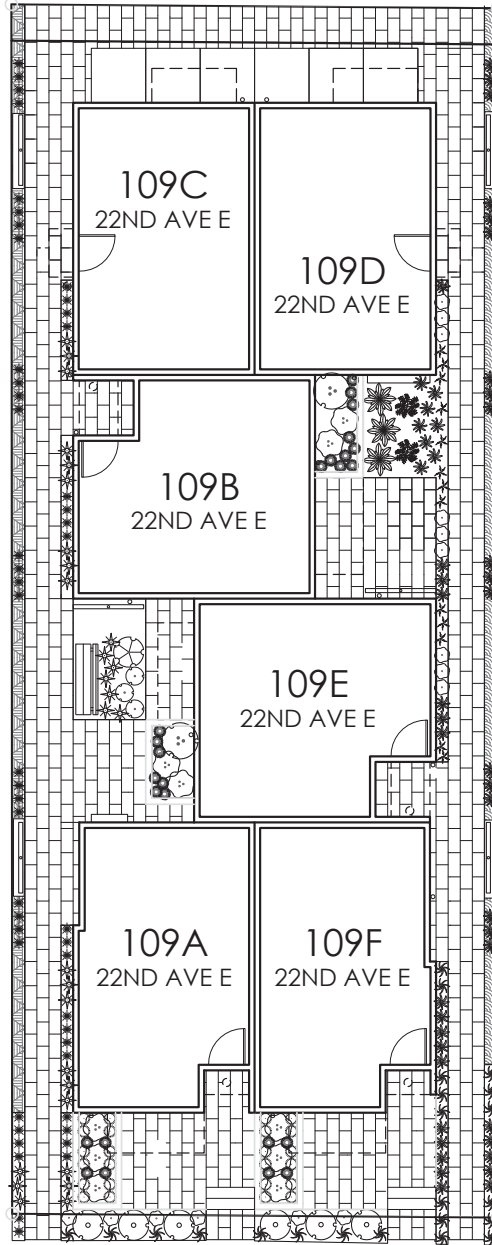

# THALIA SITE MAP

CAPITOL HILL | 109 22ND AVE E, SEATTLE, WA 98112  
LOCATED ON 22ND AVE E NORTH OF E MADISON ST  
GROSS SQUARE FOOTAGE RANGES FROM 1,001 - 1,157

→ N

22ND AVE E

PID: 444

ISOLAHOMES.COM | 206.673.3409 | 13555 SE 36TH ST., SUITE 320, BELLEVUE, WA 98006

Disclaimer: Floor plans and site plans are for illustrative purposes only. In a continuing effort to improve products and designs, final construction elevations, square footages, floor plans and/or materials and colors may vary. Buyer to verify to their own satisfaction.