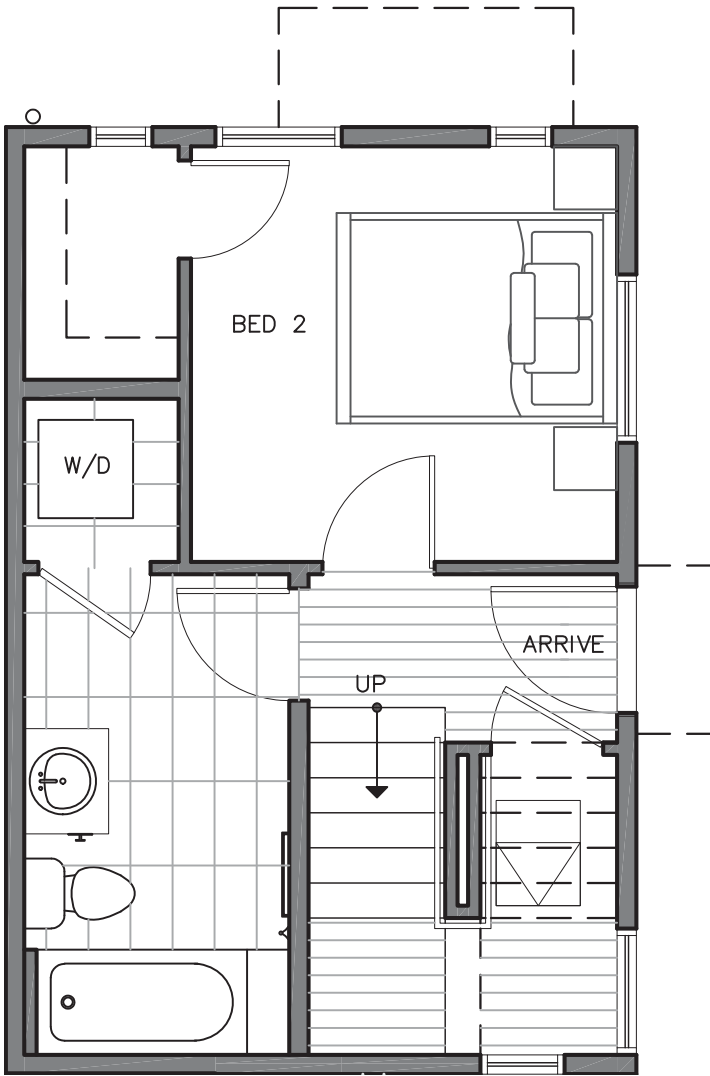

1,014

2

1.75

FIRST FLOOR

SECOND FLOOR

PID: 444

109D 22ND AVE E

SEATTLE, WA 98112

1,014

2

1.75

THIRD FLOOR

ROOF DECK

PID: 444