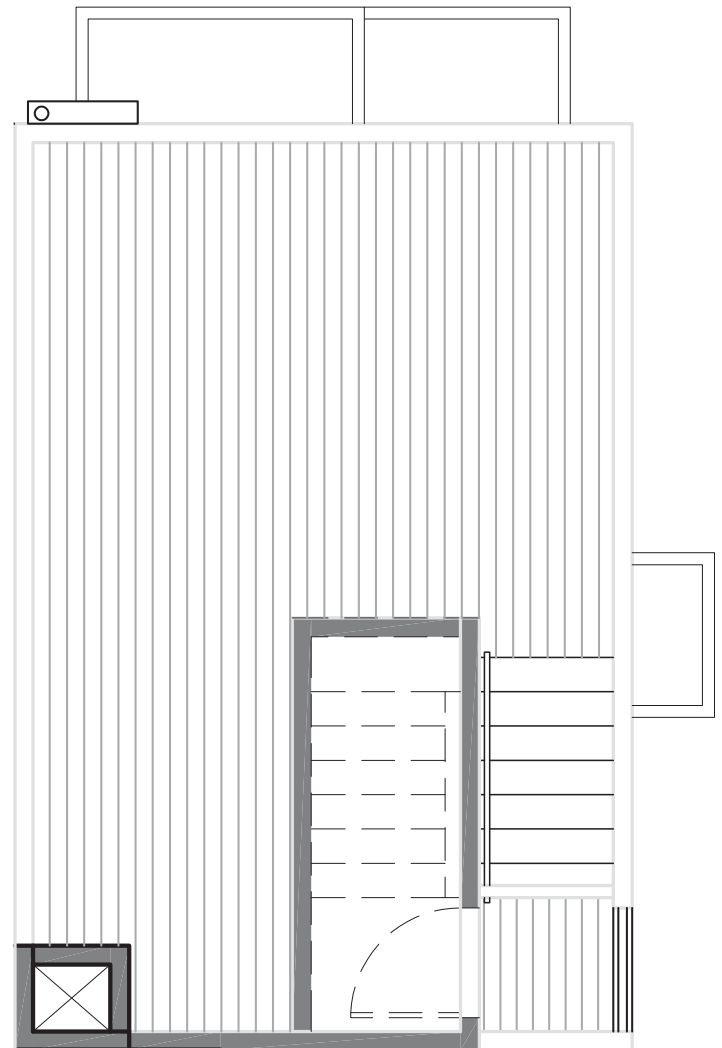

1,014

2

1.75

FIRST FLOOR

SECOND FLOOR

PID: 444

109D 22ND AVE E

SEATTLE, WA 98112

1,014

2

1.75

THIRD FLOOR

ROOF DECK

PID: 444