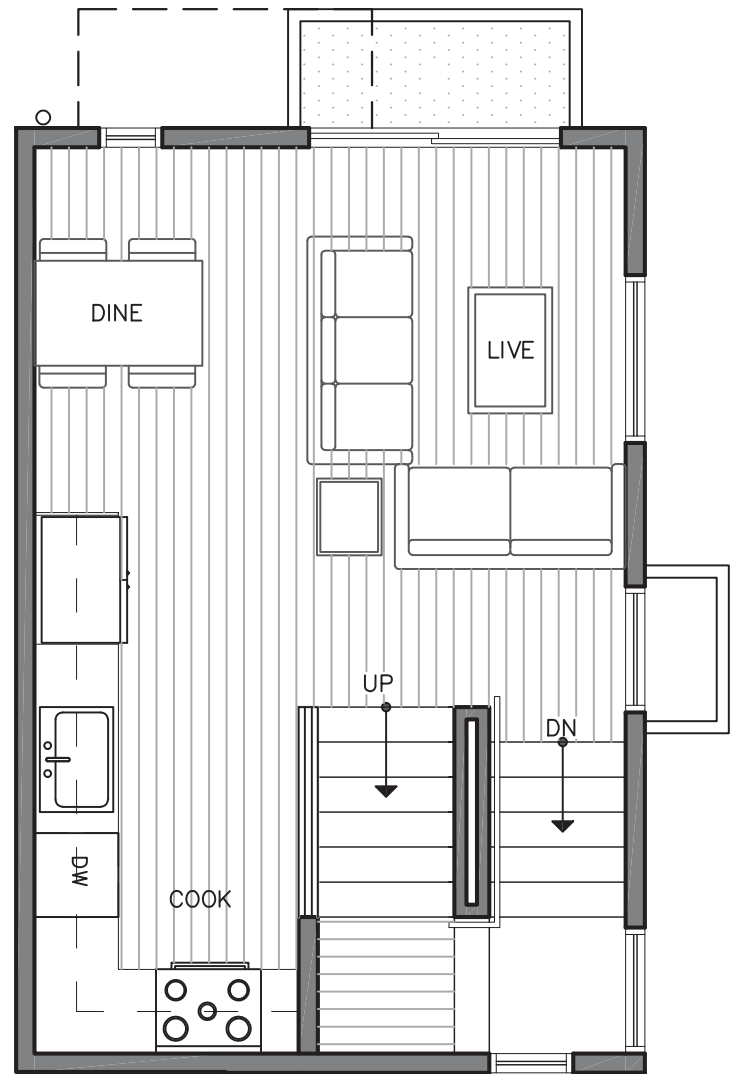

1,014

2

1.75

FIRST FLOOR

SECOND FLOOR

PID: 444

109D 22ND AVE E

SEATTLE, WA 98112

1,014

2

1.75

THIRD FLOOR

ROOF DECK

PID: 444