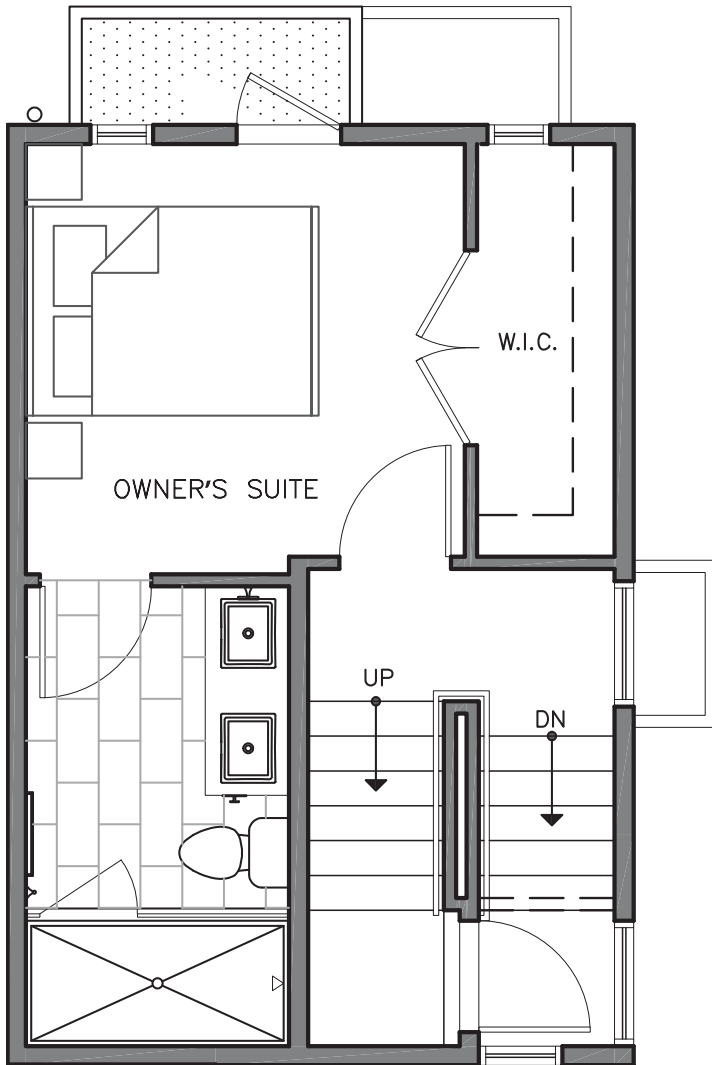

1,014

2

1.75

FIRST FLOOR

SECOND FLOOR

PID: 444

109D 22ND AVE E

SEATTLE, WA 98112

1,014

2

1.75

THIRD FLOOR

ROOF DECK

PID: 444