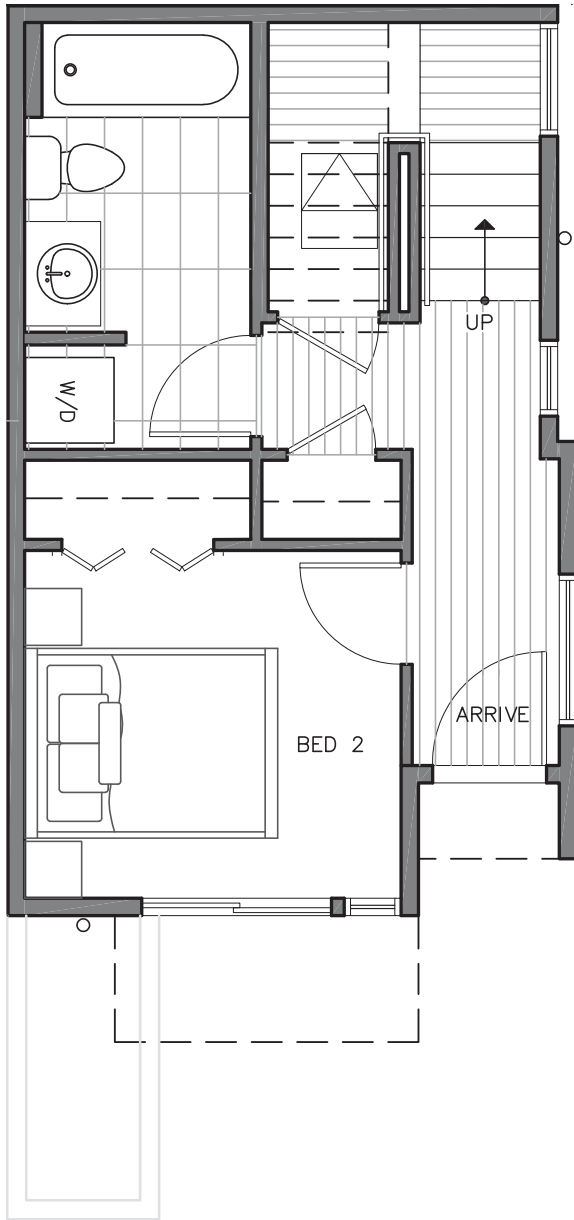

# 109F 22ND AVE E

SEATTLE, WA 98112

1,140

2

1.75

FIRST FLOOR

SECOND FLOOR

PID: 444

1,140

2

1.75

THIRD FLOOR

ROOF DECK

PID: 444