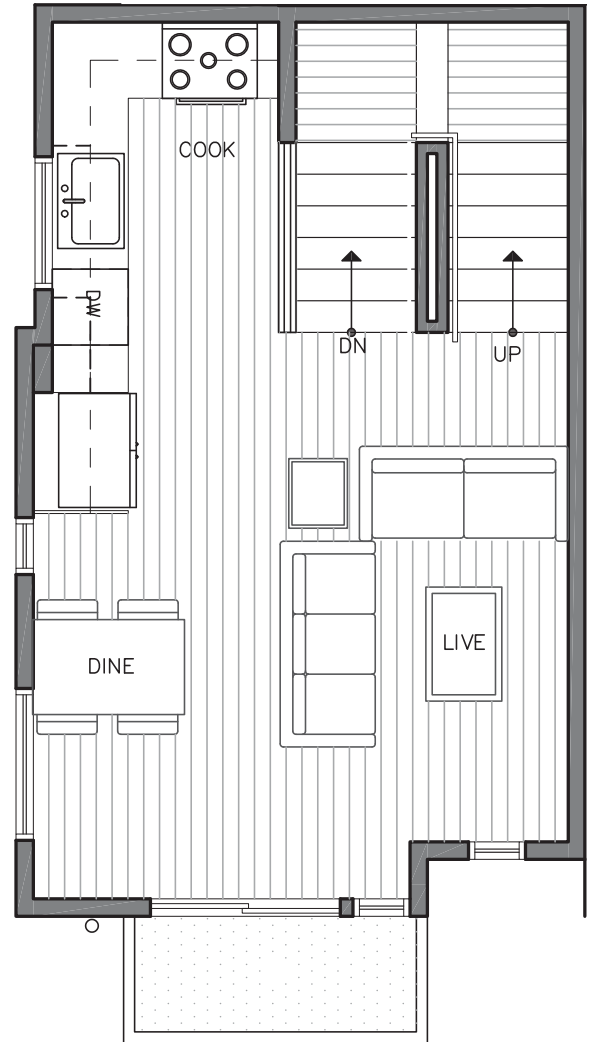

# 109F 22ND AVE E

SEATTLE, WA 98112

1,140

2

1.75

FIRST FLOOR

SECOND FLOOR

PID: 444

1,140

2

1.75

THIRD FLOOR

ROOF DECK

PID: 444