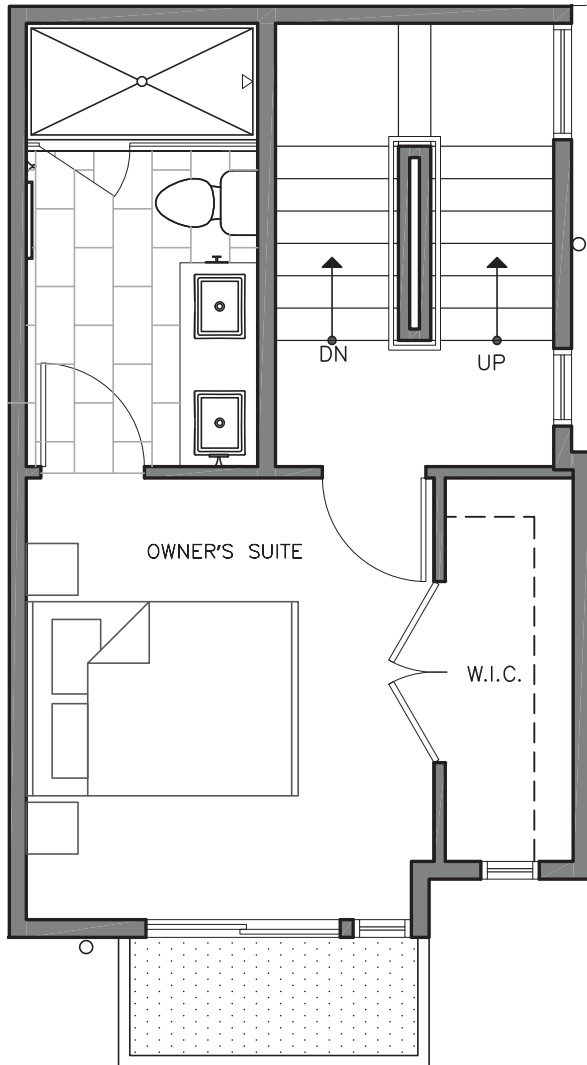

# 109F 22ND AVE E

SEATTLE, WA 98112

1,140

2

1.75

FIRST FLOOR

SECOND FLOOR

PID: 444

1,140

2

1.75

THIRD FLOOR

ROOF DECK

PID: 444