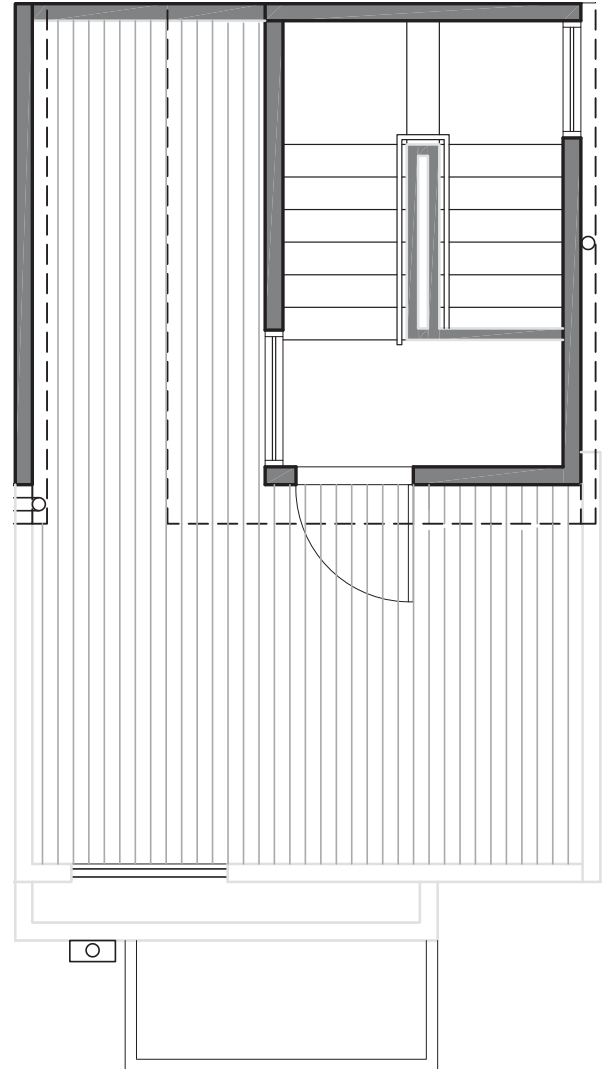

# 109F 22ND AVE E

SEATTLE, WA 98112

1,140

2

1.75

FIRST FLOOR

SECOND FLOOR

PID: 444

1,140

2

1.75

THIRD FLOOR

ROOF DECK

PID: 444