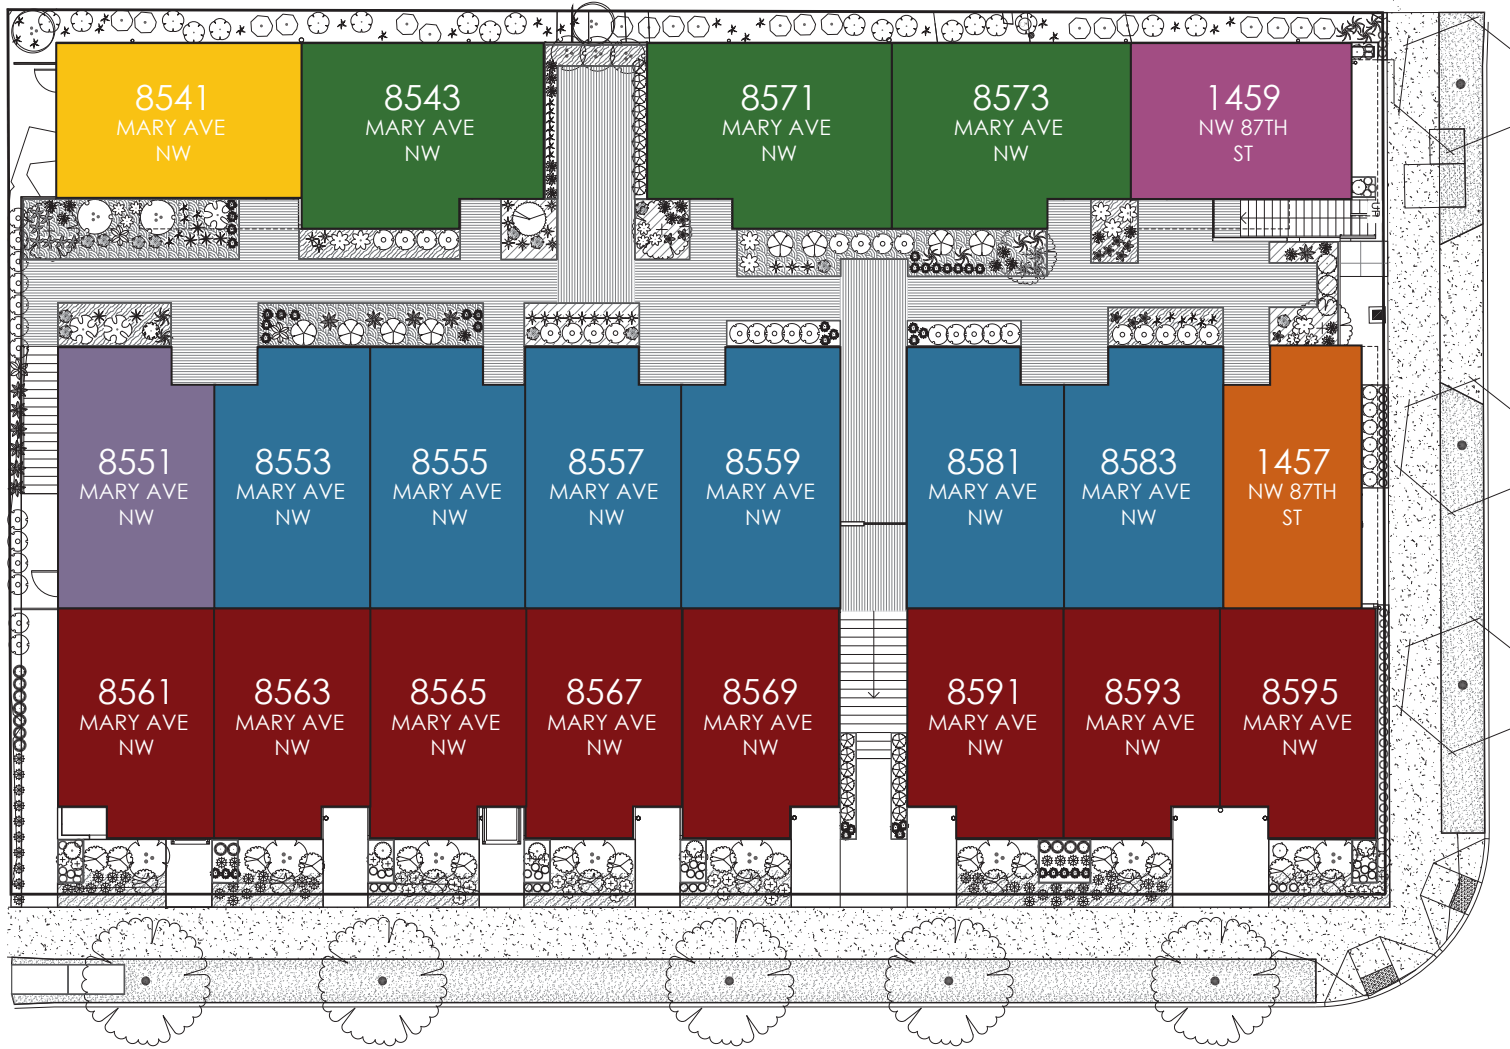

## THE TRONDHEIM SITE MAP

CROWN HILL | 8541 - 8595 MARY AVE NW + 1457 - 1459 NW 87TH ST, SEATTLE, WA 98117  
 LOCATED AT THE CORNER OF MARY AVE NW + NW 87TH ST  
 GROSS SQUARE FOOTAGE RANGES FROM 1,455 - 1,933

### FLOOR PLANS:

- BYMARKA
- LIAN
- BAKKLANDET
- KORSVIKA
- NIDELVA
- KRISTIANSTEN
- NIDAROS

MARY AVE NW

→ N

PID: 476